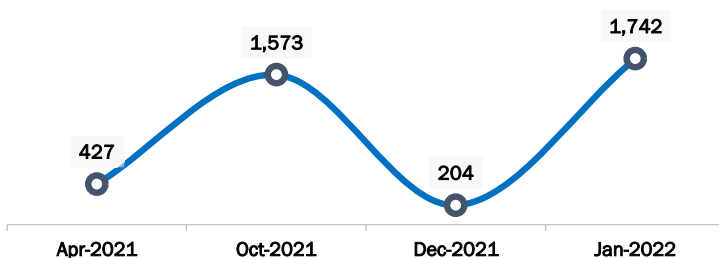

Registered refugees Trend

Localities Receiving Refugees

Moromoro
Toubo
Sessegbo
Farako
Bole
Didassakoura
Lorogbo
Lekouedor

Some Localities of Origin

DABOKIRI
DANDOUGOU
DIAYA
DIOMANIDOUGOU
FARAKOROSSO
GONTIEDOUGOU
MANGODARA
SIRAKORO