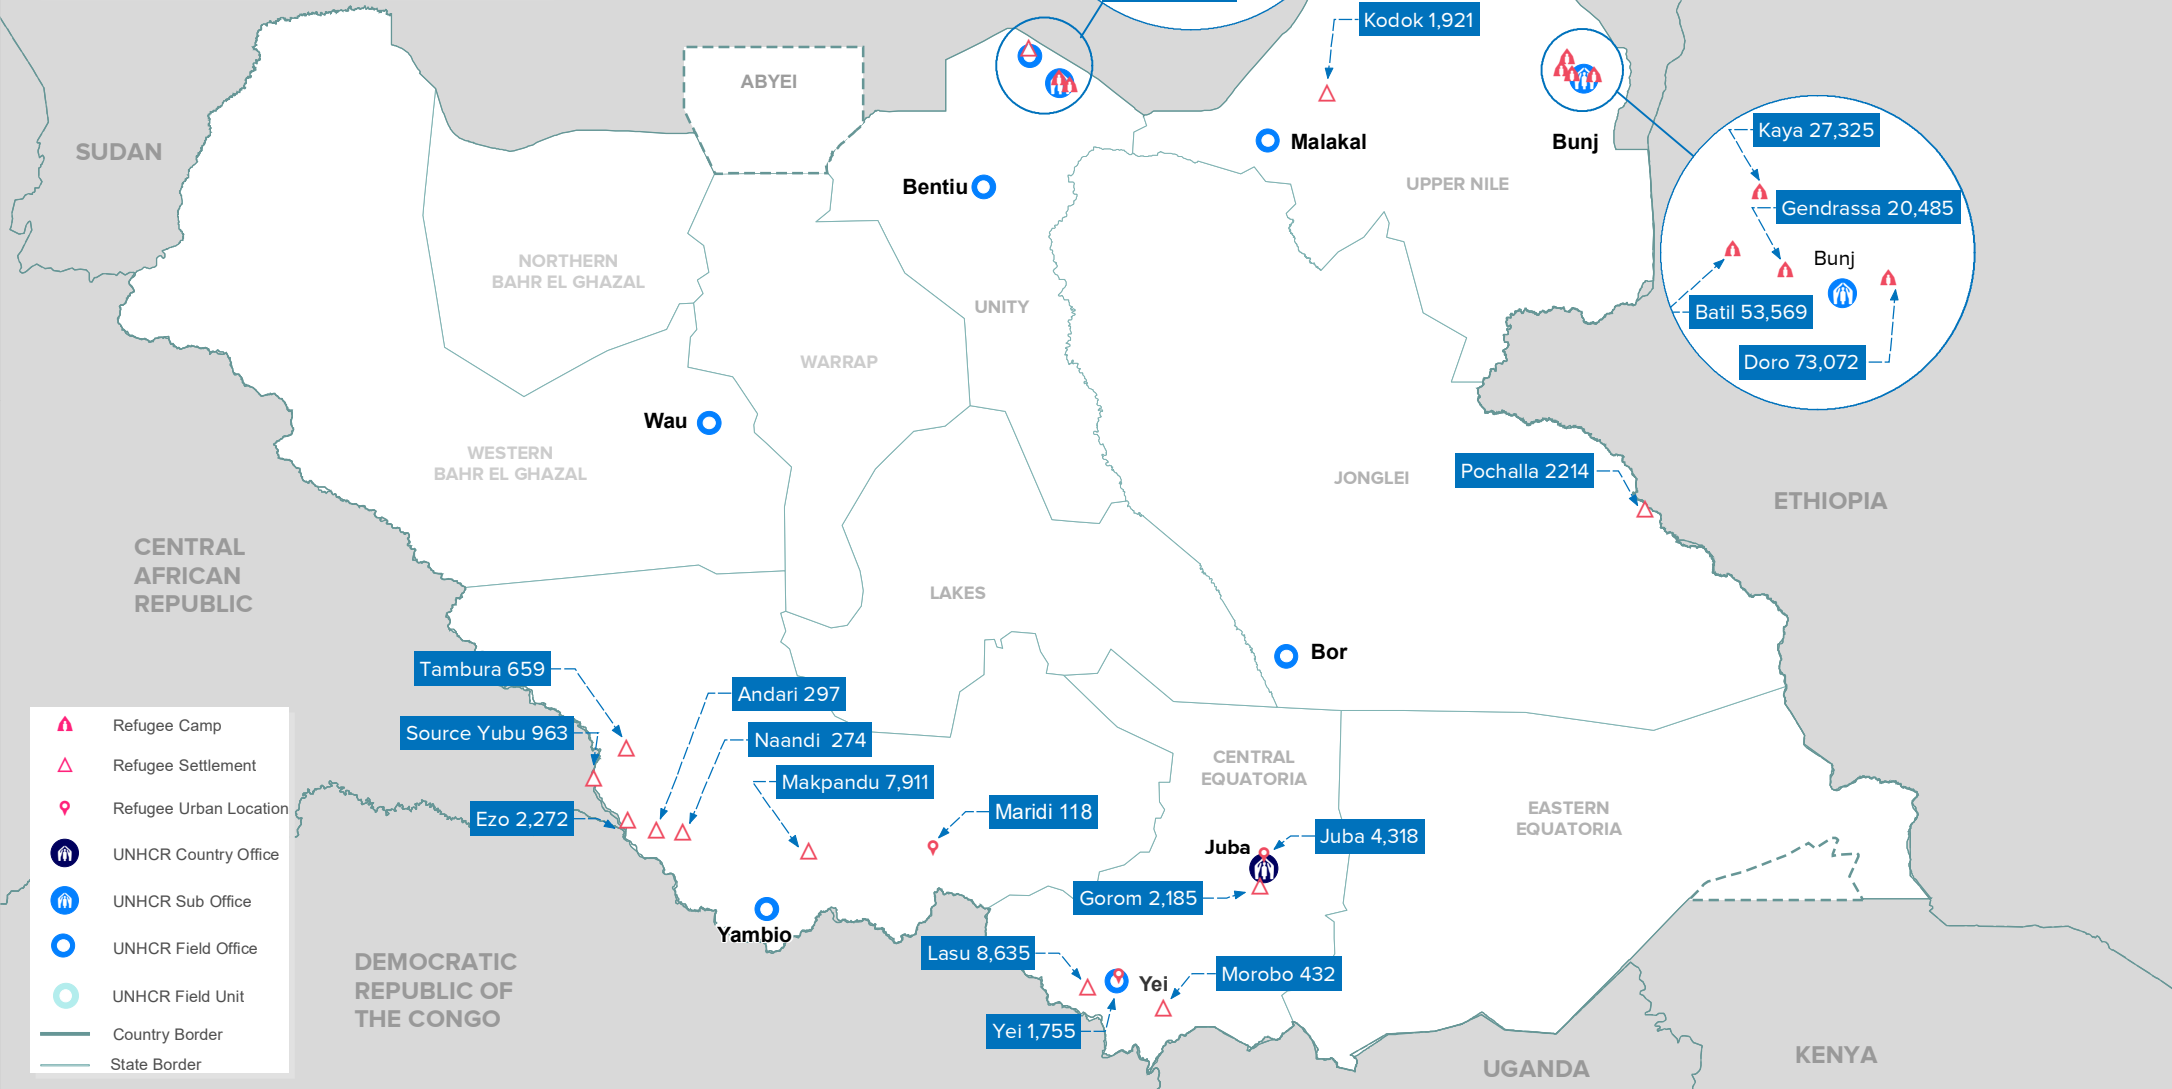

State	Ref. Pop.	Ref. Pop. %
Upper Nile	176,372	53%
Unity	125,268	38%
Central Equatoria	17,325	5%
Western Equatoria	12,494	4%
Jonglei State	2,214	1%
Total	333,673	100%

- Refugee Camp
- Refugee Settlement
- Refugee Urban Location
- UNHCR Country Office
- UNHCR Sub Office
- UNHCR Field Office
- UNHCR Field Unit
- Country Border
- State Border