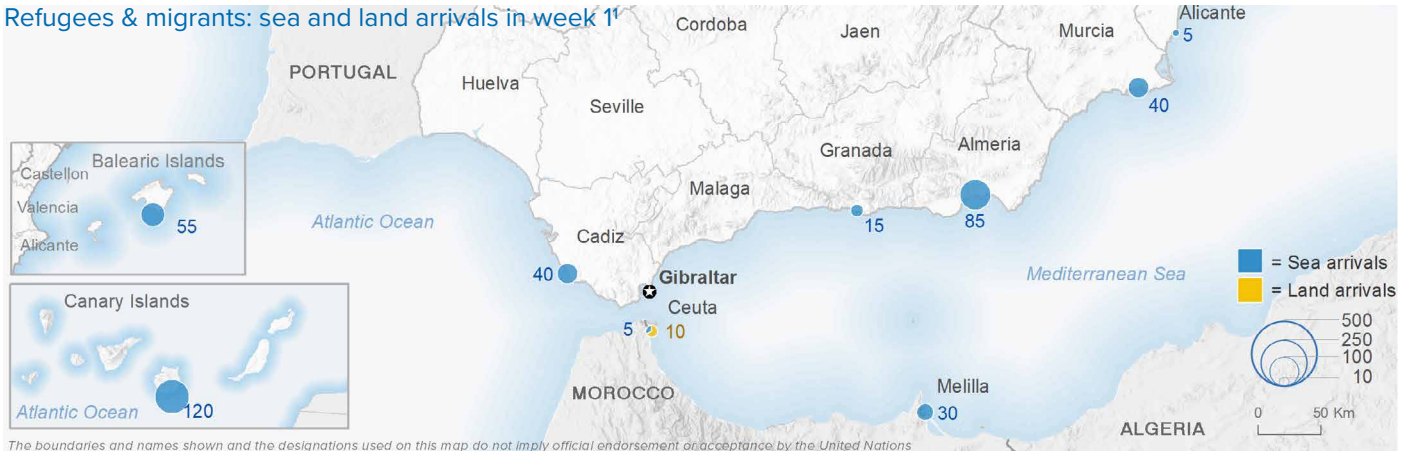

# SPAIN Weekly snapshot - Week 1 (3 - 9 Jan 2022)

The charts below are based on figures from the Ministry of Interior and UNHCR estimates. All figures are provisional and subject to change

## Refugees & migrants: sea and land arrivals in week 1<sup>1</sup>

The boundaries and names shown and the designations used on this map do not imply official endorsement or acceptance by the United Nations

### Total Sea and Land

### Sea and land arrivals during the last five weeks<sup>1</sup>