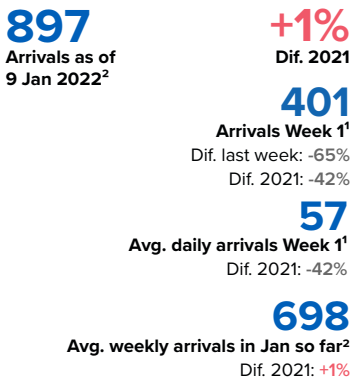

Total Sea and Land