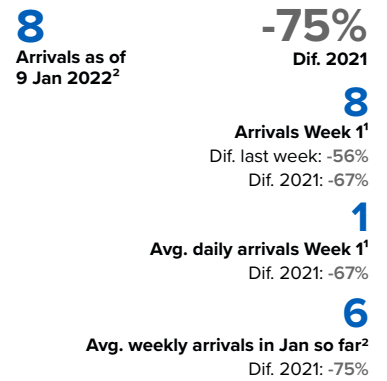

Land (Ceuta & Melilla)