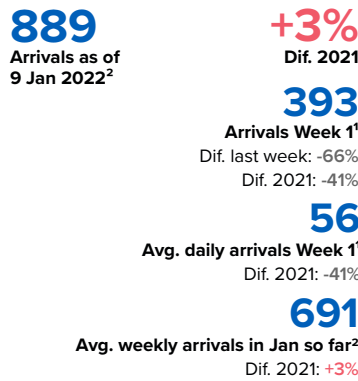

SPAIN Weekly snapshot - Week 1 (3 - 9 Jan 2022)

The charts below are based on figures from the Ministry of Interior and UNHCR estimates. All figures are provisional and subject to change

Refugees & migrants: sea and land arrivals in week 1¹

The boundaries and names shown and the designations used on this map do not imply official endorsement or acceptance by the United Nations

Total Sea and Land

Sea

Land (Ceuta & Melilla)

Sea and land arrivals during the last five weeks¹

Arrivals per month²