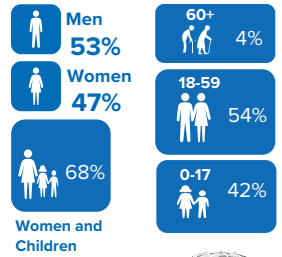

34,703
REFUGEES AND
ASYLUM SEEKERS

**POPULATION BY
REGION OF ASYLUM**

**POPULATION BY
COUNTRY OF ORIGIN**

**COMPOSITION
AGE AND GENDER**

The boundaries and names shown and the designations used on this map do not imply official endorsement or acceptance by the United Nations.