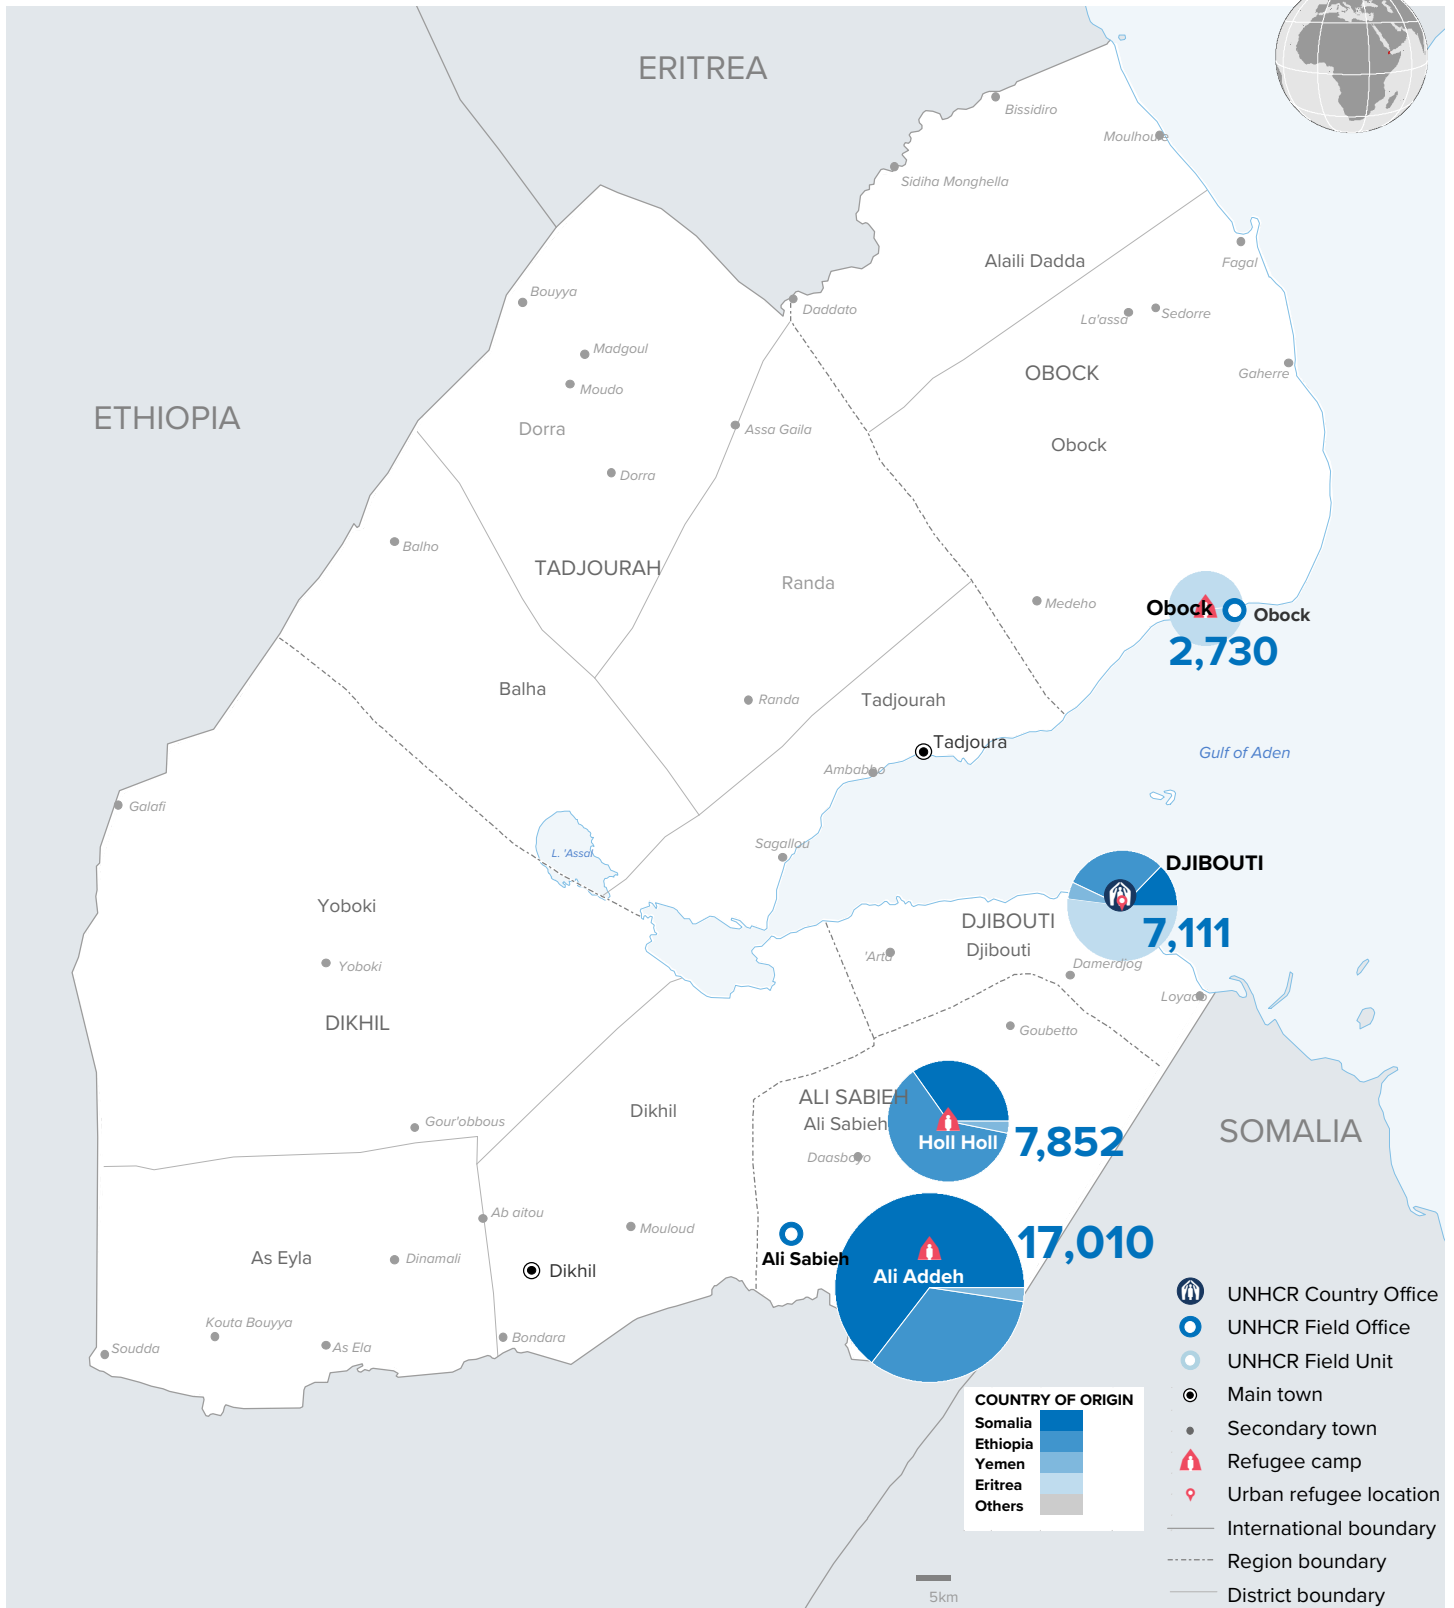

34,703
REFUGEES AND
ASYLUM SEEKERS

**POPULATION BY
REGION OF ASYLUM**

**POPULATION BY
COUNTRY OF ORIGIN**

**COMPOSITION
AGE AND GENDER**

The boundaries and names shown and the designations used on this map do not imply official endorsement or acceptance by the United Nations.