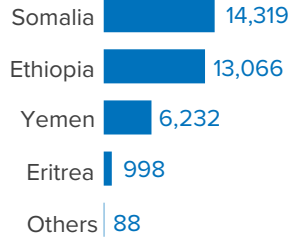

34,703
REFUGEES AND
ASYLUM SEEKERS

**POPULATION BY
REGION OF ASYLUM**

**POPULATION BY
COUNTRY OF ORIGIN**

**COMPOSITION
AGE AND GENDER**

The boundaries and names shown and the designations used on this map do not imply official endorsement or acceptance by the United Nations.