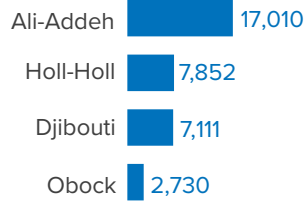

34,703
REFUGEES AND
ASYLUM SEEKERS

**POPULATION BY
REGION OF ASYLUM**

**POPULATION BY
COUNTRY OF ORIGIN**

**COMPOSITION
AGE AND GENDER**

The boundaries and names shown and the designations used on this map do not imply official endorsement or acceptance by the United Nations.