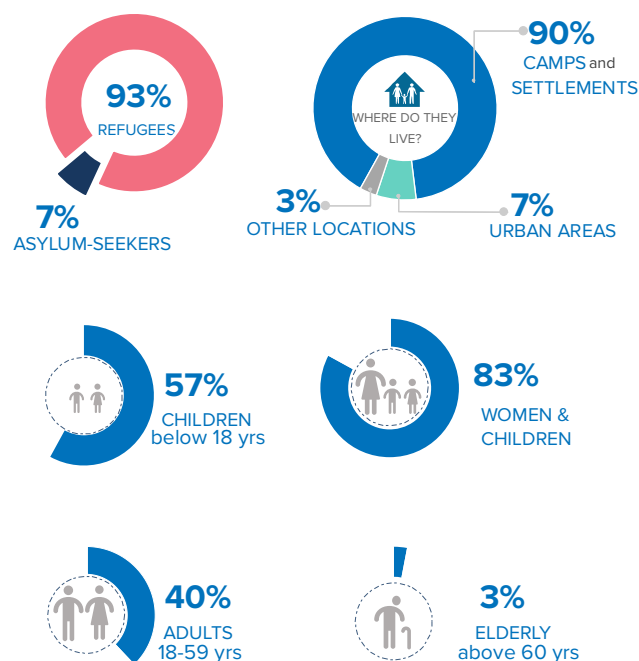

TOTALS BY HOST COUNTRY

KEY POPULATION STATISTICS

The boundaries and names shown and the designations used on this map do not imply official endorsement or acceptance by the United Nations. Final boundaries between the Republic of Sudan and the Republic of South Sudan and Somalia and Ethiopia have not yet been determined. Final status of the Abyei area is not yet determined.

Creation date: 27 Dec 2021 Sources: Geographic data: UNCS. Population statistics: UNHCR Monthly Statistical Reports 30 November 2021 or latest available. Statistics should be considered provisional and subject to change.