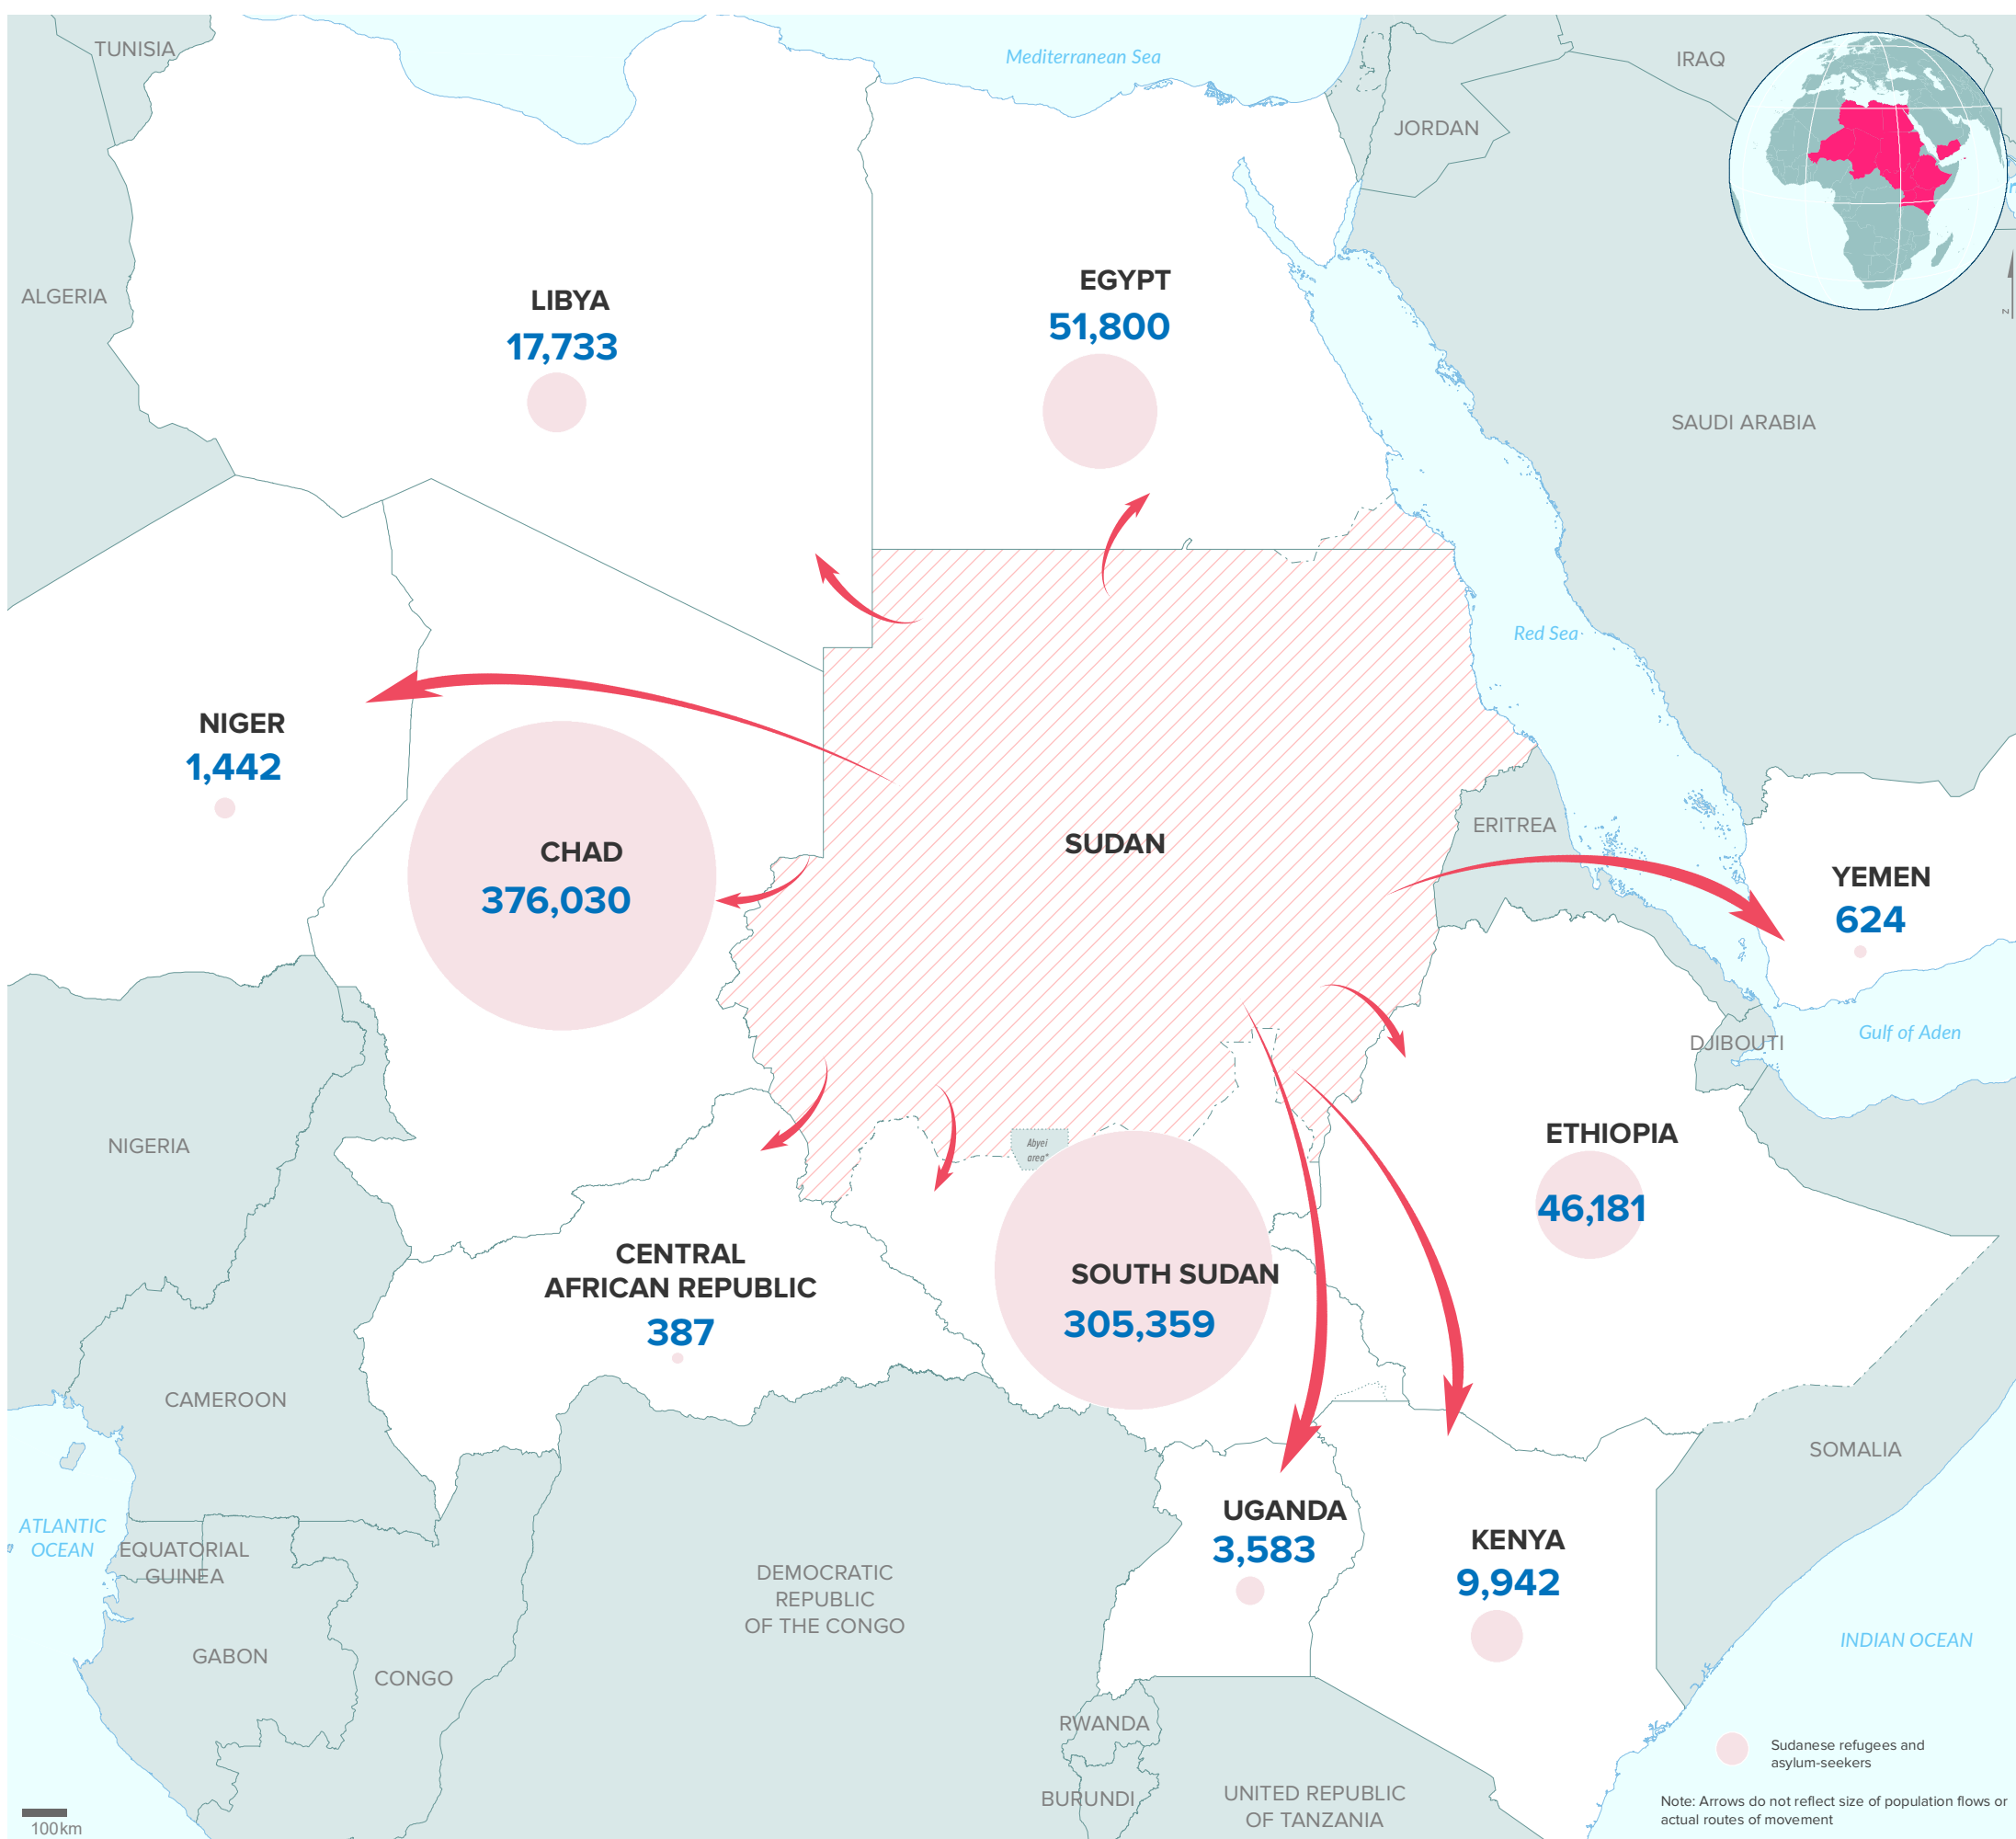

TOTALS BY HOST COUNTRY

KEY POPULATION STATISTICS

The boundaries and names shown and the designations used on this map do not imply official endorsement or acceptance by the United Nations. Final boundaries between the Republic of Sudan and the Republic of South Sudan and Somalia and Ethiopia have not yet been determined. Final status of the Abyei area is not yet determined.

Creation date: 27 Dec 2021 Sources: Geographic data: UNCS. Population statistics: UNHCR Monthly Statistical Reports 30 November 2021 or latest available. Statistics should be considered provisional and subject to change.

Author: UNHCR Regional Bureau for East and Horn of Africa and Great Lakes Feedback: gitari@unhcr.org