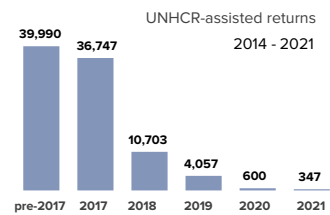

**3.78** MILLION  
PERSONS OF CONCERN  
SOMALIA SITUATION

**687,671**

SOMALI REFUGEES AND  
ASYLUM-SEEKERS  
hosted in neighbouring countries

**AGE AND GENDER**

**2.97** MILLION

INTERNALLY DISPLACED IN  
SOMALIA

Estimated IDP statistics, Somalia Information Management Working Group, Jan 2021

**REASONS FOR DISPLACEMENT**

**29,088**

REFUGEES AND  
ASYLUM-SEEKERS  
hosted in Somalia, by country of origin

**92,444**

SOMALI REFUGEE RETURNEEES

As of November 2021, Somalia was host to **29,088 registered refugees and asylum seekers**, mainly from Ethiopia and Yemen.

Over **92,000 Somali refugees** have voluntarily returned to Somalia since December 2014 with UNHCR assistance from different countries of asylum including Kenya, Yemen, Djibouti, Libya, Tunisia and Eritrea.