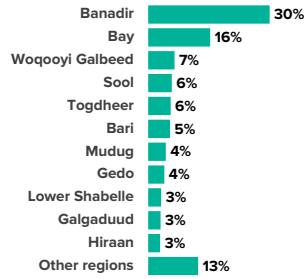

**3.78** MILLION  
PERSONS OF CONCERN  
SOMALIA SITUATION

**687,671**

SOMALI REFUGEES AND  
ASYLUM-SEEKERS  
hosted in neighbouring countries

**AGE AND GENDER**

**2.97** MILLION

INTERNALLY DISPLACED IN  
SOMALIA

Estimated IDP statistics, Somalia Information Management Working Group, Jan 2021

**REASONS FOR DISPLACEMENT**

**29,088**

REFUGEES AND  
ASYLUM-SEEKERS  
hosted in Somalia, by country of origin

**92,444**

SOMALI REFUGEE RETURNEEES

As of November 2021, Somalia was host to **29,088 registered refugees and asylum seekers**, mainly from Ethiopia and Yemen.

Over **92,000 Somali refugees** have voluntarily returned to Somalia since December 2014 with UNHCR assistance from different countries of asylum including Kenya, Yemen, Djibouti, Libya, Tunisia and Eritrea.