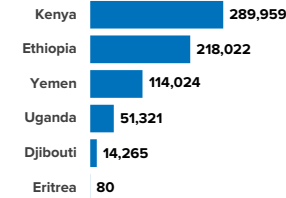

**3.78** MILLION  
PERSONS OF CONCERN  
SOMALIA SITUATION

**687,671**

SOMALI REFUGEES AND  
ASYLUM-SEEKERS  
hosted in neighbouring countries

**AGE AND GENDER**

**2.97** MILLION

INTERNALLY DISPLACED IN  
SOMALIA

Estimated IDP statistics, Somalia Information Management Working Group, Jan 2021

**REASONS FOR DISPLACEMENT**

**29,088**

REFUGEES AND  
ASYLUM-SEEKERS  
hosted in Somalia, by country of origin

**92,444**

SOMALI REFUGEE RETURNEEES

As of November 2021, Somalia was host to **29,088 registered refugees and asylum seekers**, mainly from Ethiopia and Yemen.

Over **92,000 Somali refugees** have voluntarily returned to Somalia since December 2014 with UNHCR assistance from different countries of asylum including Kenya, Yemen, Djibouti, Libya, Tunisia and Eritrea.