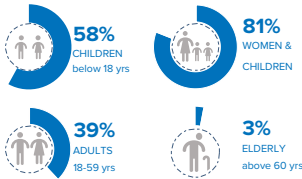

**3.78** MILLION  
PERSONS OF CONCERN  
SOMALIA SITUATION

**687,671**

SOMALI REFUGEES AND  
ASYLUM-SEEKERS  
hosted in neighbouring countries

**AGE AND GENDER**

**2.97** MILLION

INTERNALLY DISPLACED IN  
SOMALIA

Estimated IDP statistics, Somalia Information Management Working Group, Jan 2021

**REASONS FOR DISPLACEMENT**

**29,088**

REFUGEES AND  
ASYLUM-SEEKERS  
hosted in Somalia, by country of origin

**92,444**

SOMALI REFUGEE RETURNEEES

As of November 2021, Somalia was host to **29,088 registered refugees and asylum seekers**, mainly from Ethiopia and Yemen.

Over **92,000 Somali refugees** have voluntarily returned to Somalia since December 2014 with UNHCR assistance from different countries of asylum including Kenya, Yemen, Djibouti, Libya, Tunisia and Eritrea.