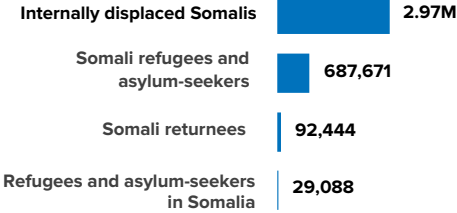

**3.78** MILLION  
PERSONS OF CONCERN  
SOMALIA SITUATION

**687,671**

SOMALI REFUGEES AND  
ASYLUM-SEEKERS  
hosted in neighbouring countries

**AGE AND GENDER**

**2.97** MILLION

INTERNALLY DISPLACED IN  
SOMALIA

Estimated IDP statistics, Somalia Information Management Working Group, Jan 2021

**REASONS FOR DISPLACEMENT**

**29,088**

REFUGEES AND  
ASYLUM-SEEKERS  
hosted in Somalia, by country of origin

**92,444**

SOMALI REFUGEE RETURNEEES

As of November 2021, Somalia was host to **29,088 registered refugees and asylum seekers**, mainly from Ethiopia and Yemen.

Over **92,000 Somali refugees** have voluntarily returned to Somalia since December 2014 with UNHCR assistance from different countries of asylum including Kenya, Yemen, Djibouti, Libya, Tunisia and Eritrea.