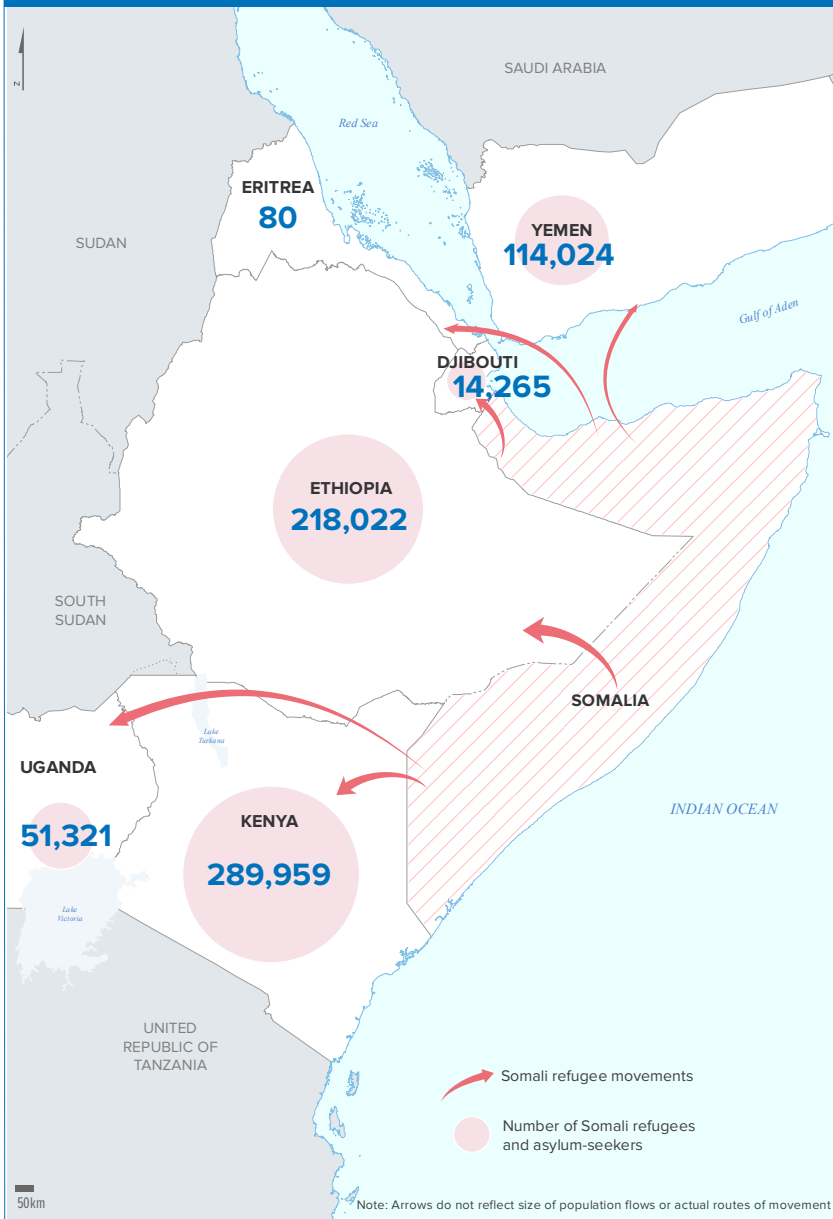

**3.78** MILLION  
PERSONS OF CONCERN  
SOMALIA SITUATION

**687,671**

SOMALI REFUGEES AND  
ASYLUM-SEEKERS  
hosted in neighbouring countries

**AGE AND GENDER**

**2.97** MILLION

INTERNALLY DISPLACED IN  
SOMALIA

Estimated IDP statistics, Somalia Information Management Working Group, Jan 2021

**REASONS FOR DISPLACEMENT**

**29,088**

REFUGEES AND  
ASYLUM-SEEKERS  
hosted in Somalia, by country of origin

**92,444**

SOMALI REFUGEE RETURNEEES

As of November 2021, Somalia was host to **29,088 registered refugees and asylum seekers**, mainly from Ethiopia and Yemen.

Over **92,000 Somali refugees** have voluntarily returned to Somalia since December 2014 with UNHCR assistance from different countries of asylum including Kenya, Yemen, Djibouti, Libya, Tunisia and Eritrea.

**SOMALIS displaced into neighbouring countries**

**Population of concern to UNHCR in SOMALIA**

**2.97** MILLION  
INTERNALLY DISPLACED PERSONS

**92,444**

SOMALI REFUGEE RETURNEEES  
[2014 - 2021]

**29,088**