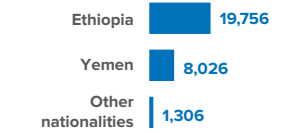

**3.78** MILLION  
PERSONS OF CONCERN  
SOMALIA SITUATION

**687,671**

SOMALI REFUGEES AND  
ASYLUM-SEEKERS  
hosted in neighbouring countries

**AGE AND GENDER**

**2.97** MILLION

INTERNALLY DISPLACED IN  
SOMALIA

Estimated IDP statistics, Somalia Information Management Working Group, Jan 2021

**REASONS FOR DISPLACEMENT**

**29,088**

REFUGEES AND  
ASYLUM-SEEKERS  
hosted in Somalia, by country of origin

**92,444**

SOMALI REFUGEE RETURNEEES

As of November 2021, Somalia was host to **29,088 registered refugees and asylum seekers**, mainly from Ethiopia and Yemen.

Over **92,000 Somali refugees** have voluntarily returned to Somalia since December 2014 with UNHCR assistance from different countries of asylum including Kenya, Yemen, Djibouti, Libya, Tunisia and Eritrea.