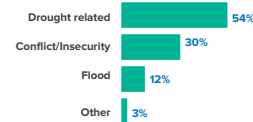

REASONS FOR DISPLACEMENT