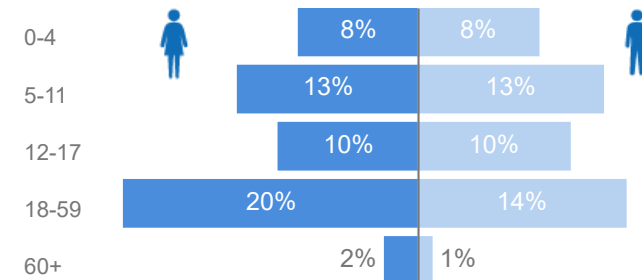

Uganda - Refugee Statistics November 2021 - Adjumani

Total Population
241,154

Total Refugees
241,059

Total Households
32,388

Total Asylum-Seekers
95

Zones - Top 10

Level3	HHs	Individuals
Nyumanzi	5,050	49,732
Pagrinya	6,554	41,085
Ayilo I	3,043	29,435
Maaji II	2,883	18,835
Ayilo II	2,166	17,361
Maaji III	2,833	15,834
Boroli I	1,664	10,909
Alere	841	8,402
Mirieyi	981	8,063
Agojo	1,791	7,738

Age & Gender Breakdown

Women and Children
85%
204,392

Female
53%
128,313

Elderly
3%
7,787

Youth 15-24
25%
61,306

Specific Needs - Top 7
12,859 (Female) 5,982 (Male)

New Registration by Month

● New Registration ● Birth

Country of Origin

Country of Origin	Total
South Sudan	240,825
Sudan	244
Democratic Republic of the Congo	68
Eritrea	6
Ethiopia	4
Burundi	3
Kenya	2
Rwanda	2

Occupation - Top 5

Assistance Status

* Age is between 18 - 59 years for Occupation