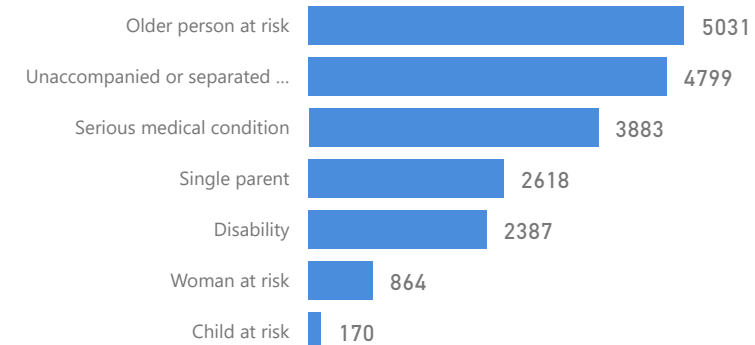

Uganda - Refugee Statistics November 2021 - Adjumani

Total Population
241,154

Total Refugees
241,059

Total Households
32,388

Total Asylum-Seekers
95

Zones - Top 10

Level3	HHs	Individuals
Nyumanzi	5,050	49,732
Pagrinya	6,554	41,085
Ayilo I	3,043	29,435
Maaji II	2,883	18,835
Ayilo II	2,166	17,361
Maaji III	2,833	15,834
Boroli I	1,664	10,909
Alere	841	8,402
Mirieyi	981	8,063
Agojo	1,791	7,738

Age & Gender Breakdown

Women and Children
85%
204,392

Female
53%
128,313

Elderly
3%
7,787

Youth 15-24
25%
61,306

Specific Needs - Top 7
12,859 (Female) 5,982 (Male)

New Registration by Month

● New Registration ● Birth

Country of Origin

Country of Origin	Total
South Sudan	240,825
Sudan	244
Democratic Republic of the Congo	68
Eritrea	6
Ethiopia	4
Burundi	3
Kenya	2
Rwanda	2

Occupation - Top 5

Assistance Status

* Age is between 18 - 59 years for Occupation