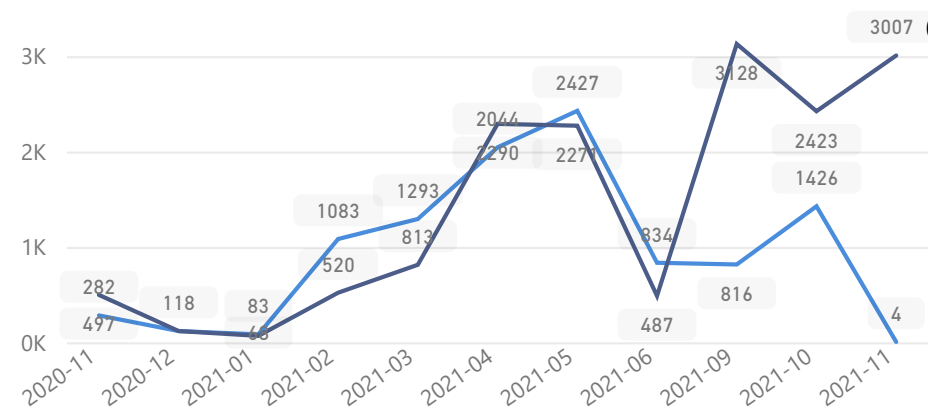

Uganda - Refugee Statistics November 2021 - Adjumani

Total Population
241,154

Total Refugees
241,059

Total Households
32,388

Total Asylum-Seekers
95

Zones - Top 10

Level3	HHs	Individuals
Nyumanzi	5,050	49,732
Pagrinya	6,554	41,085
Ayilo I	3,043	29,435
Maaji II	2,883	18,835
Ayilo II	2,166	17,361
Maaji III	2,833	15,834
Boroli I	1,664	10,909
Alere	841	8,402
Mirieyi	981	8,063
Agojo	1,791	7,738

Age & Gender Breakdown

Women and Children
85%
204,392

Female
53%
128,313

Elderly
3%
7,787

Youth 15-24
25%
61,306

Specific Needs - Top 7
12,859 (Female) 5,982 (Male)

New Registration by Month

● New Registration ● Birth

Country of Origin

Country of Origin	Total
South Sudan	240,825
Sudan	244
Democratic Republic of the Congo	68
Eritrea	6
Ethiopia	4
Burundi	3
Kenya	2
Rwanda	2

Occupation - Top 5

Assistance Status

* Age is between 18 - 59 years for Occupation