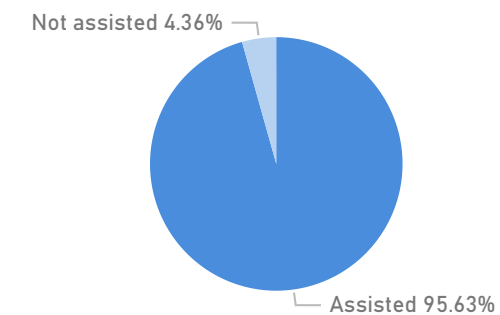

Age & Gender Breakdown

Women and Children
85%
204,392

Female
53%
128,313

Elderly
3%
7,787

Youth 15-24
25%
61,306

Specific Needs - Top 7
12,859 (Female) 5,982 (Male)

New Registration by Month

● New Registration ● Birth

Country of Origin

Country of Origin	Total
South Sudan	240,825
Sudan	244
Democratic Republic of the Congo	68
Eritrea	6
Ethiopia	4
Burundi	3
Kenya	2
Rwanda	2

Occupation - Top 5

Assistance Status

* Age is between 18 - 59 years for Occupation