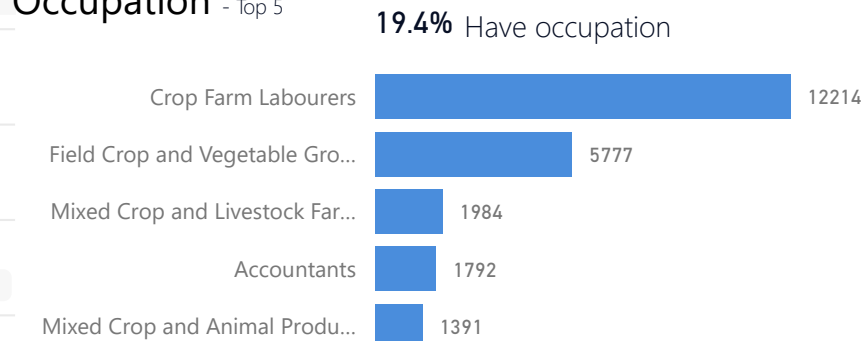

Age & Gender Breakdown

Women and Children
85%
204,392

Female
53%
128,313

Elderly
3%
7,787

Youth 15-24
25%
61,306

Specific Needs - Top 7
12,859 (Female) 5,982 (Male)

New Registration by Month

● New Registration ● Birth

Country of Origin

Country of Origin	Total
South Sudan	240,825
Sudan	244
Democratic Republic of the Congo	68
Eritrea	6
Ethiopia	4
Burundi	3
Kenya	2
Rwanda	2

Occupation - Top 5

Assistance Status

* Age is between 18 - 59 years for Occupation