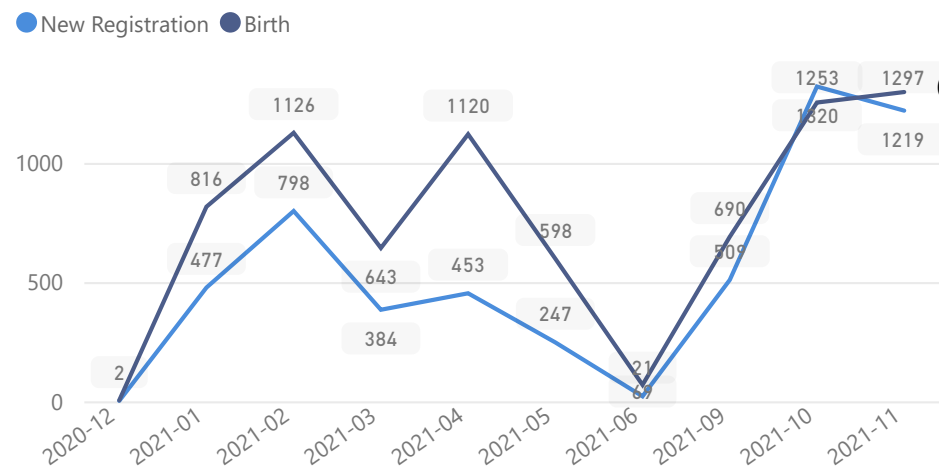

# Uganda - Refugee Statistics November 2021 - Bidibidi

Total Population  
**245,231**

Total Refugees  
**245,229**

Total Households  
**42,793**

Total Asylum-Seekers  
**2**

## Age & Gender Breakdown

Women and Children  
**85%**  
208,524

Female  
**52%**  
128,692

Elderly  
**2%**  
5,952

Youth 15-24  
**23%**  
56,869

Specific Needs - Top 7  
**17,401** (Women) **8,161** (Men)

## Country of Origin

Country of Origin	Total
South Sudan	245,044
Sudan	113
Democratic Republic of the Congo	71
Ethiopia	2
Burundi	1

## Occupation - Top 5

\* Age is between 18 - 59 years for Occupation