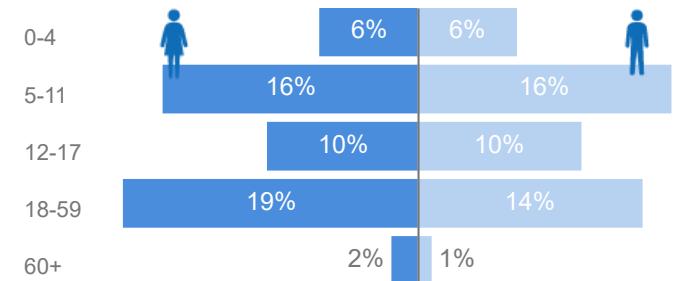

# Uganda - Refugee Statistics November 2021 - Bidibidi

Total Population  
**245,231**

Total Refugees  
**245,229**

Total Households  
**42,793**

Total Asylum-Seekers  
**2**

## Age & Gender Breakdown

Women and Children  
**85%**  
208,524

Female  
**52%**  
128,692

Elderly  
**2%**  
5,952

Youth 15-24  
**23%**  
56,869

Specific Needs - Top 7  
**17,401** (Women) **8,161** (Men)

## Occupation - Top 5

\* Age is between 18 - 59 years for Occupation