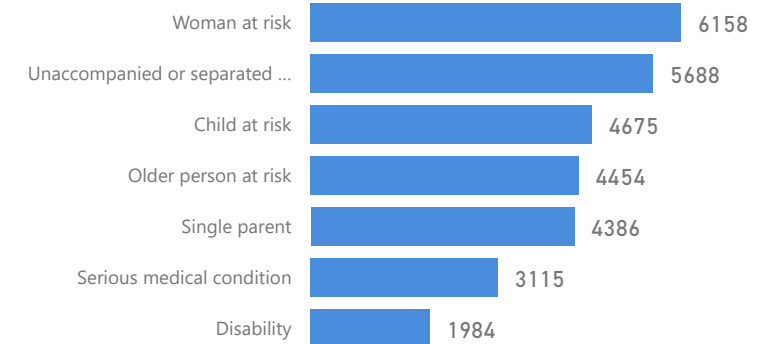

## Age & Gender Breakdown

Women and Children  
**85%**  
208,524

Female  
**52%**  
128,692

Elderly  
**2%**  
5,952

Youth 15-24  
**23%**  
56,869

Specific Needs - Top 7  
**17,401** (Women) **8,161** (Men)

## Country of Origin

Country of Origin	Total
South Sudan	245,044
Sudan	113
Democratic Republic of the Congo	71
Ethiopia	2
Burundi	1

## Occupation - Top 5

\* Age is between 18 - 59 years for Occupation