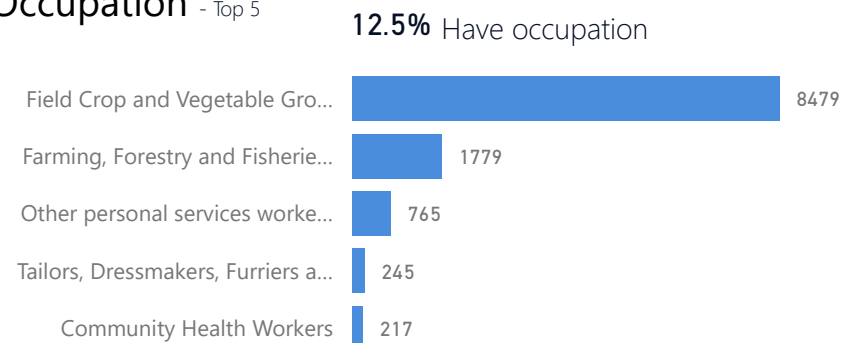

## Age & Gender Breakdown

Women and Children  
**85%**  
208,524

Female  
**52%**  
128,692

Elderly  
**2%**  
5,952

Youth 15-24  
**23%**  
56,869

Specific Needs - Top 7  
**17,401** (Women) **8,161** (Men)

## Country of Origin

Country of Origin	Total
South Sudan	245,044
Sudan	113
Democratic Republic of the Congo	71
Ethiopia	2
Burundi	1

## Occupation - Top 5

\* Age is between 18 - 59 years for Occupation