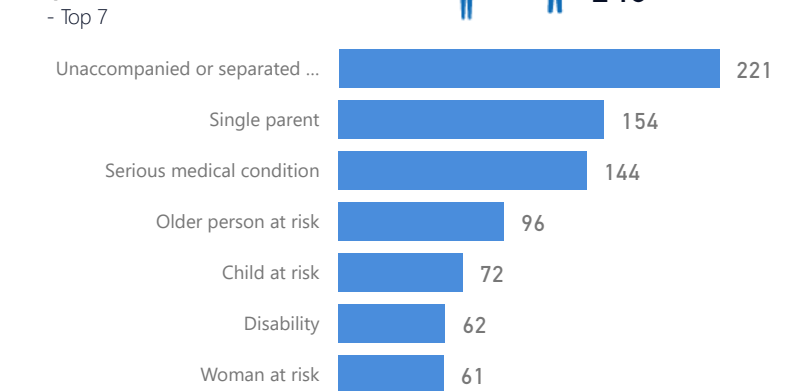

53%

3,116

Elderly

3%

168

Youth 15-24

27%

1,609

Country of Origin

Country of Origin	Total
Democratic Republic of the Congo	5,862
South Sudan	2
Somalia	1

Specific Needs - Top 7

New Registration by Month

Occupation - Top 5

* Age is between 18 - 59 years for Occupation