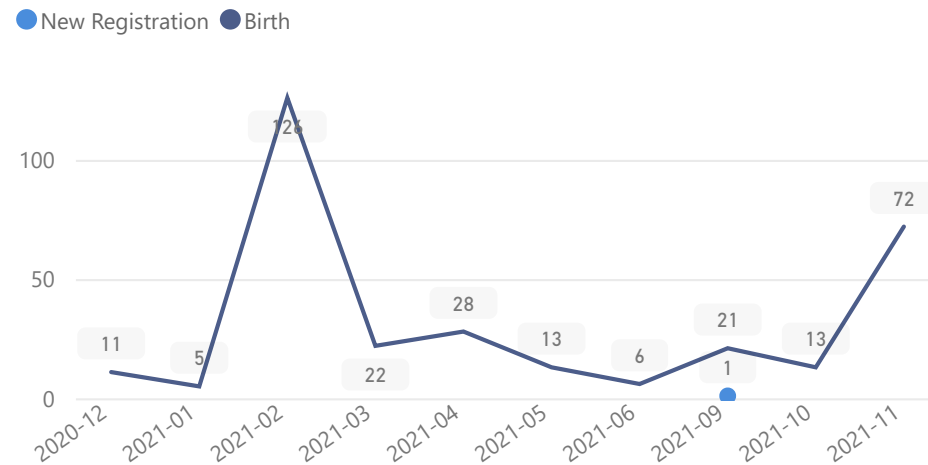

53%

3,116

Elderly

3%

168

Youth 15-24

27%

1,609

Country of Origin

Country of Origin	Total
Democratic Republic of the Congo	5,862
South Sudan	2
Somalia	1

Specific Needs - Top 7

New Registration by Month

Occupation - Top 5

* Age is between 18 - 59 years for Occupation