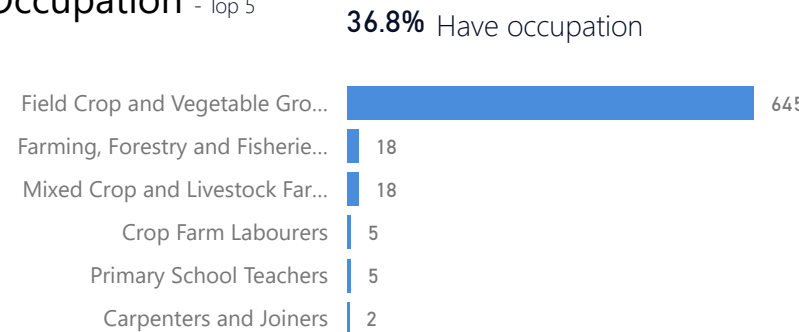

Country of Origin

Country of Origin	Total
Democratic Republic of the Congo	5,862
South Sudan	2
Somalia	1

Specific Needs - Top 7

New Registration by Month

Occupation - Top 5

* Age is between 18 - 59 years for Occupation