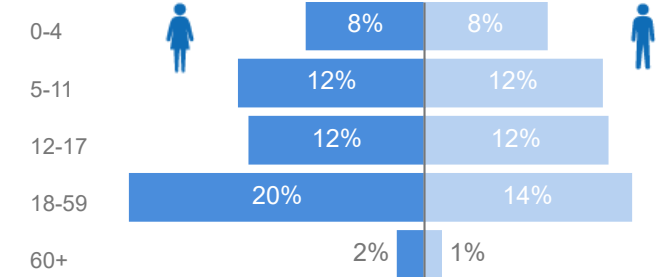

Uganda - Refugee Statistics November 2021 - Lobule

Total Population

5,865

Total Households

896

Total Refugees

5,864

Total Asylum-Seekers

1

Zones - Top 10

Level3	HHs	Individuals
Zone B	451	3,009
Zone A	445	2,856

Age & Gender Breakdown