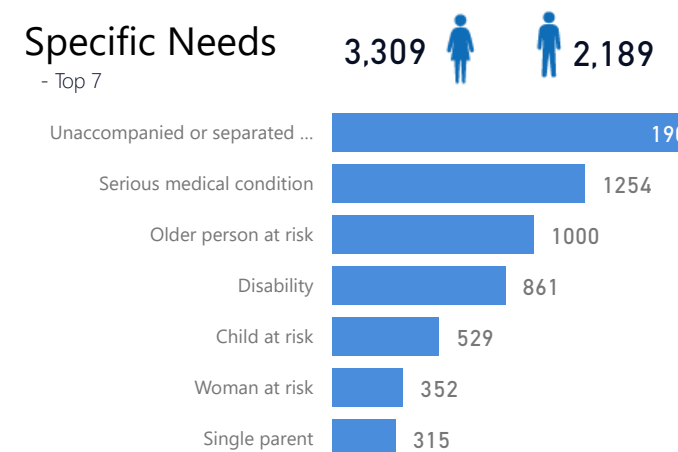

Elderly

2%

1,407

Total Refugees

60,274

Total Asylum-Seekers

10

Female

51%

30,808

Youth 15-24

23%

14,162

Zones - Top 10

Level3	HHs	Individuals
Zone 5B	4,025	14,029
Zone 7	2,955	11,218
Zone 5A	2,051	8,524
Zone 4	2,179	7,747
Zone 6	1,853	6,329
Zone 2	1,291	4,054
Zone 1	956	3,158
Zone 3	739	2,699
Zone 8	805	2,492

Country of Origin

Country of Origin	Total
South Sudan	59,929
Sudan	284
Democratic Republic of the Congo	71

Age & Gender Breakdown

Specific Needs - Top 7

New Registration by Month

Occupation - Top 5

* Age is between 18 - 59 years for Occupation