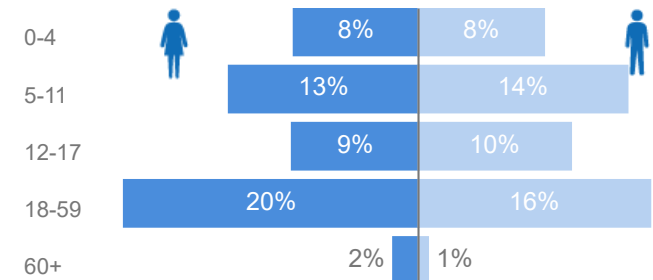

Elderly

2%

1,407

Total Refugees

60,274

Total Asylum-Seekers

10

Female

51%

30,808

Youth 15-24

23%

14,162

Zones - Top 10

Level3	HHs	Individuals
Zone 5B	4,025	14,029
Zone 7	2,955	11,218
Zone 5A	2,051	8,524
Zone 4	2,179	7,747
Zone 6	1,853	6,329
Zone 2	1,291	4,054
Zone 1	956	3,158
Zone 3	739	2,699
Zone 8	805	2,492

Country of Origin

Country of Origin	Total
South Sudan	59,929
Sudan	284
Democratic Republic of the Congo	71

Age & Gender Breakdown

Specific Needs - Top 7

New Registration by Month

Occupation - Top 5

* Age is between 18 - 59 years for Occupation