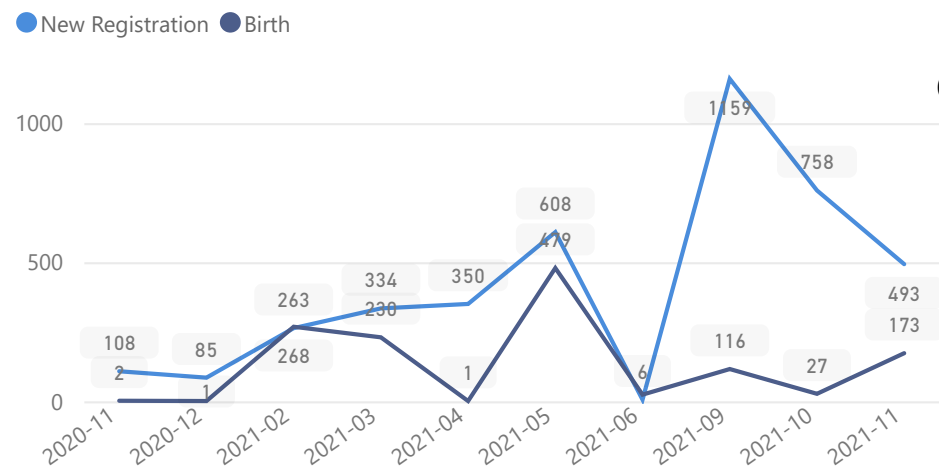

Elderly

2%

1,407

Total Refugees

60,274

Total Asylum-Seekers

10

Female

51%

30,808

Youth 15-24

23%

14,162

Zones - Top 10

Level3	HHs	Individuals
Zone 5B	4,025	14,029
Zone 7	2,955	11,218
Zone 5A	2,051	8,524
Zone 4	2,179	7,747
Zone 6	1,853	6,329
Zone 2	1,291	4,054
Zone 1	956	3,158
Zone 3	739	2,699
Zone 8	805	2,492

Country of Origin

Country of Origin	Total
South Sudan	59,929
Sudan	284
Democratic Republic of the Congo	71

Age & Gender Breakdown

Specific Needs - Top 7

New Registration by Month

Occupation - Top 5

* Age is between 18 - 59 years for Occupation