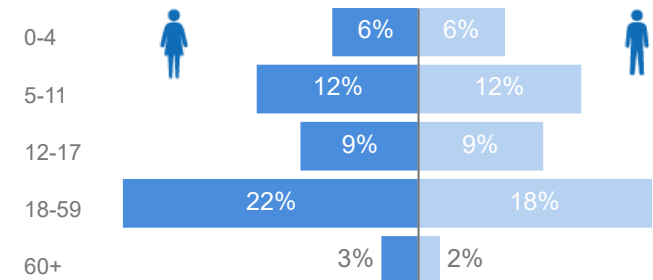

Elderly

**4%**

**5,506**

Total Refugees

**128,453**

Total Asylum-Seekers

**15**

Female

**53%**

**67,641**

Youth 15-24

**24%**

**30,960**

Zones - Top 10

Level3	HHs	Individuals
Morobi	8,544	36,056
Dongo West	6,353	25,566
Chinyi	4,940	20,183
Basecamp Ibakwe	3,342	15,708
Dongo East	3,080	12,978
Belemaling	2,403	10,655
Budri	1,839	7,309
Ranch 1	2	10

Country of Origin

Country of Origin	Total
South Sudan	128,362
Democratic Republic of the Congo	60
Sudan	37
Rwanda	9

Age & Gender Breakdown

Specific Needs - Top 7

New Registration by Month

Occupation - Top 5

\* Age is between 18 - 59 years for Occupation

Assistance Status