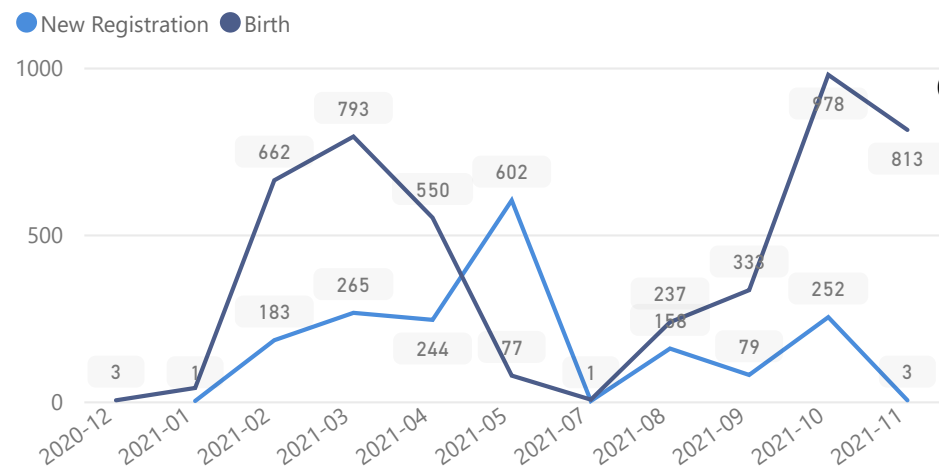

Elderly

**4%**

**5,506**

Total Refugees

**128,453**

Total Asylum-Seekers

**15**

Female

**53%**

**67,641**

Youth 15-24

**24%**

**30,960**

Zones - Top 10

Level3	HHs	Individuals
Morobi	8,544	36,056
Dongo West	6,353	25,566
Chinyi	4,940	20,183
Basecamp Ibakwe	3,342	15,708
Dongo East	3,080	12,978
Belemaling	2,403	10,655
Budri	1,839	7,309
Ranch 1	2	10

Country of Origin

Country of Origin	Total
South Sudan	128,362
Democratic Republic of the Congo	60
Sudan	37
Rwanda	9

Age & Gender Breakdown

Specific Needs - Top 7

New Registration by Month

Occupation - Top 5

\* Age is between 18 - 59 years for Occupation

Assistance Status