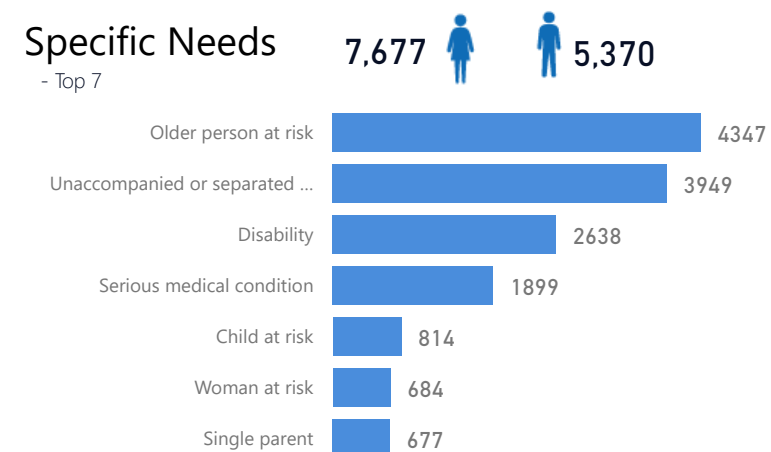

Elderly

**4%**

**5,506**

Total Refugees

**128,453**

Total Asylum-Seekers

**15**

Female

**53%**

**67,641**

Youth 15-24

**24%**

**30,960**

Zones - Top 10

Level3	HHs	Individuals
Morobi	8,544	36,056
Dongo West	6,353	25,566
Chinyi	4,940	20,183
Basecamp Ibakwe	3,342	15,708
Dongo East	3,080	12,978
Belemaling	2,403	10,655
Budri	1,839	7,309
Ranch 1	2	10

Country of Origin

Country of Origin	Total
South Sudan	128,362
Democratic Republic of the Congo	60
Sudan	37
Rwanda	9

Age & Gender Breakdown

Specific Needs - Top 7

New Registration by Month

Occupation - Top 5

\* Age is between 18 - 59 years for Occupation

Assistance Status