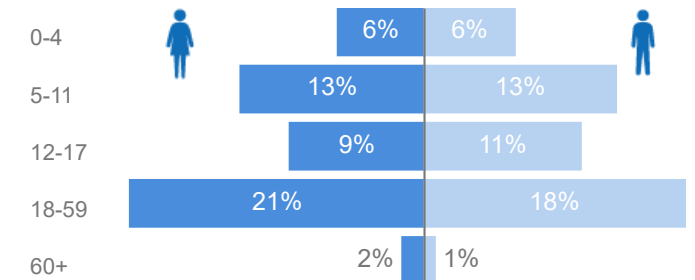

Uganda - Refugee Statistics November 2021 - Rhino

Total Population

129,866

Total Households

30,732

Total Refugees

129,860

Total Asylum-Seekers

6

Zones - Top 10

Level3	HHs	Individuals
Zone Vii	12,146	41,536
Zone Vi	6,657	28,036
Zone I	2,673	15,375
Zone Ii	3,575	15,161
Zone V	2,174	14,226
Zone Iv	2,505	10,730
Zone Iii	1,002	4,802

Age & Gender Breakdown

Women and Children

81%

105,300

Female

50%

65,549

Elderly

2%