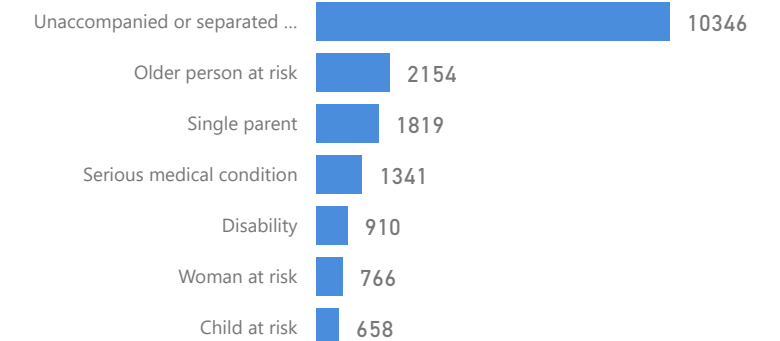

Women and Children

81%

105,300

Female

50%

65,549

Elderly

2%

2,947

Youth 15-24

27%

35,478

Specific Needs - Top 7

9,704

7,357

New Registration by Month

● New Registration ● Birth

Country of Origin

Total

Country of Origin	Total
South Sudan	124,966
Democratic Republic of the Congo	3,913
Sudan	877
Rwanda	44
Burundi	28
Central African Republic	12
Eritrea	10
Kenya	10

Occupation - Top 5

13.6% Have occupation

* Age is between 18 - 59 years for Occupation

Assistance Status