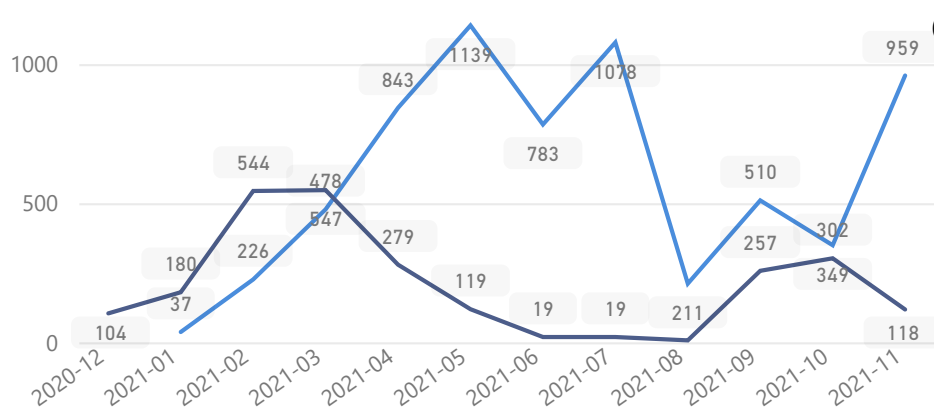

2,947

Youth 15-24

27%

35,478

Specific Needs - Top 7

9,704

7,357

New Registration by Month

● New Registration ● Birth

Country of Origin

Total

Country of Origin	Total
South Sudan	124,966
Democratic Republic of the Congo	3,913
Sudan	877
Rwanda	44
Burundi	28
Central African Republic	12
Eritrea	10
Kenya	10

Occupation - Top 5

13.6% Have occupation

* Age is between 18 - 59 years for Occupation

Assistance Status