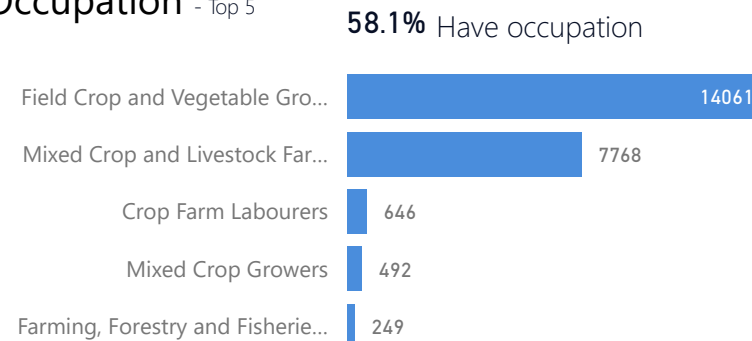

Country of Origin

Country of Origin	Total
Democratic Republic of the Congo	77,777
Rwanda	378
South Sudan	143
Burundi	60
Kenya	7
Somalia	5
Central African Republic	3

Age & Gender Breakdown

Specific Needs - Top 7

New Registration by Month

● New Registration ● Birth

Occupation - Top 5

\* Age is between 18 - 59 years for Occupation

Assistance Status