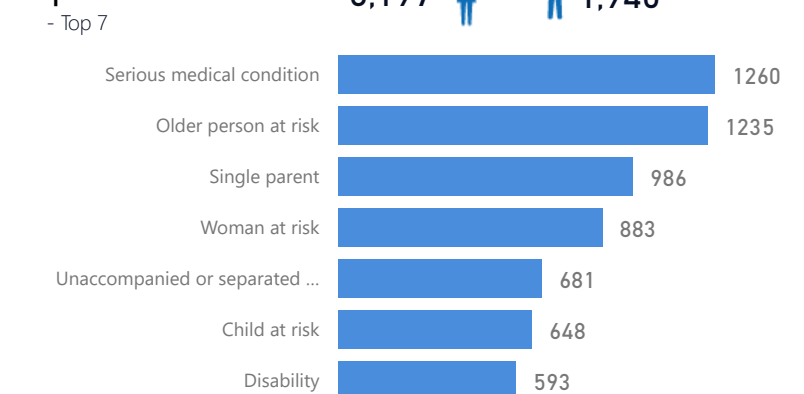

Elderly

**2%**

**1,916**

Total Refugees

**77,028**

Total Asylum-Seekers

**1,349**

Female

**52%**

**40,388**

Youth 15-24

**17%**

**13,031**

Zones - Top 10

Level3	HHs	Individuals
Kyempango	5,099	21,176
Kaihora	2,471	11,093
Mahani	2,806	10,860
Nkoma	2,041	8,706
Ntenungi	1,914	8,232
Base Camp	1,981	7,559
Mahiga	1,159	4,432
Kikuura	642	2,567
Waijagahe	505	2,163
Buguta	380	1,512

Country of Origin

Country of Origin	Total
Democratic Republic of the Congo	77,777
Rwanda	378
South Sudan	143
Burundi	60
Kenya	7
Somalia	5
Central African Republic	3

Age & Gender Breakdown

Specific Needs - Top 7

New Registration by Month

● New Registration ● Birth

Occupation - Top 5

\* Age is between 18 - 59 years for Occupation

Assistance Status