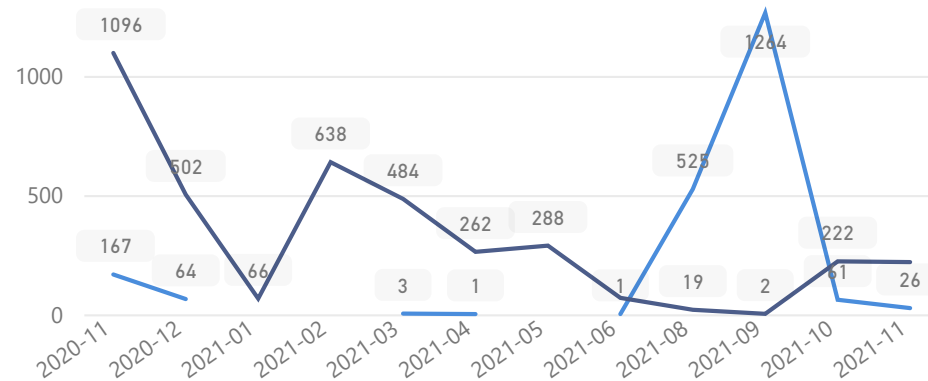

Elderly

**2%**

**1,916**

Total Refugees

**77,028**

Total Asylum-Seekers

**1,349**

Female

Country of Origin

Country of Origin	Total
Democratic Republic of the Congo	77,777
Rwanda	378
South Sudan	143
Burundi	60
Kenya	7
Somalia	5
Central African Republic	3

Age & Gender Breakdown

Specific Needs - Top 7

New Registration by Month

● New Registration ● Birth

Occupation - Top 5

\* Age is between 18 - 59 years for Occupation

Assistance Status