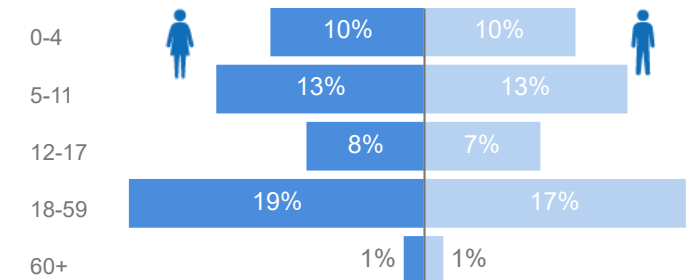

Elderly

**2%**

**1,916**

Total Refugees

**77,028**

Total Asylum-Seekers

**1,349**

Female

Country of Origin

Country of Origin	Total
Democratic Republic of the Congo	77,777
Rwanda	378
South Sudan	143
Burundi	60
Kenya	7
Somalia	5
Central African Republic	3

Age & Gender Breakdown

Specific Needs - Top 7