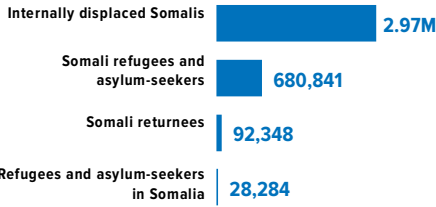

3.77 MILLION
PERSONS OF CONCERN
[SOMALIA SITUATION]

680,841
SOMALI REFUGEES AND
ASYLUM-SEEKERS
hosted in neighbouring countries

2.97 MILLION
INTERNALLY DISPLACED IN SOMALIA

28,284
REFUGEES AND ASYLUM-SEEKERS
hosted in Somalia, by country of origin

92,348
SOMALI REFUGEE RETURNES
[2014 - 2021] | UNHCR-assisted returns

As of October 2021, Somalia was host to 28,284 registered refugees and asylum seekers, mainly from Ethiopia and Yemen.

Over 92,000 Somali refugees have voluntarily returned to Somalia since December 2014 with UNHCR assistance from different countries of asylum including Kenya, Yemen, Djibouti, Libya, Tunisia and Eritrea.