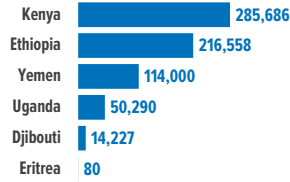

3.77 MILLION
PERSONS OF CONCERN
[SOMALIA SITUATION]

680,841
SOMALI REFUGEES AND
ASYLUM-SEEKERS
hosted in neighbouring countries

2.97 MILLION
INTERNALLY DISPLACED IN SOMALIA

28,284
REFUGEES AND ASYLUM-SEEKERS
hosted in Somalia, by country of origin

92,348
SOMALI REFUGEE RETURNES
[2014 - 2021] | UNHCR-assisted returns

As of October 2021, Somalia was host to 28,284 registered refugees and asylum seekers, mainly from Ethiopia and Yemen.

Over 92,000 Somali refugees have voluntarily returned to Somalia since December 2014 with UNHCR assistance from different countries of asylum including Kenya, Yemen, Djibouti, Libya, Tunisia and Eritrea.