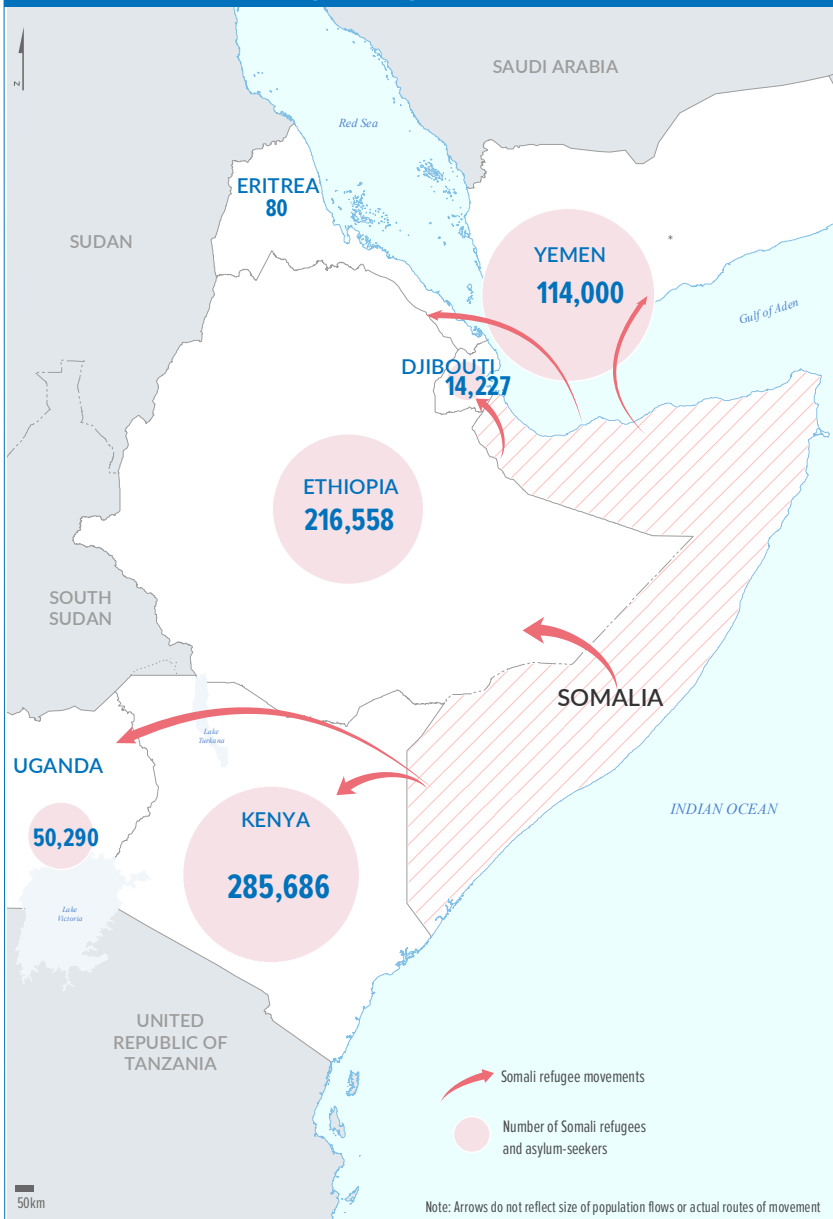

3.77 MILLION
PERSONS OF CONCERN
[SOMALIA SITUATION]

680,841
SOMALI REFUGEES AND
ASYLUM-SEEKERS
hosted in neighbouring countries

2.97 MILLION
INTERNALLY DISPLACED IN SOMALIA

28,284
REFUGEES AND ASYLUM-SEEKERS
hosted in Somalia, by country of origin

92,348
SOMALI REFUGEE RETURNES
[2014 - 2021] | UNHCR-assisted returns

As of October 2021, Somalia was host to 28,284 registered refugees and asylum seekers, mainly from Ethiopia and Yemen.

Over 92,000 Somali refugees have voluntarily returned to Somalia since December 2014 with UNHCR assistance from different countries of asylum including Kenya, Yemen, Djibouti, Libya, Tunisia and Eritrea.

AGE AND GENDER COMPOSITION
of refugees and asylum-seekers

Estimated IDP statistics, Somalia Information Management Working Group, Jan 2021

REASONS FOR DISPLACEMENT

SOMALIS displaced into neighbouring countries

Population of concern to UNHCR in SOMALIA

2.97 MILLION
INTERNALLY DISPLACED PERSONS

92,348
SOMALI REFUGEE RETURNES
[2014 - 2021]

28,284
REFUGEES AND ASYLUM-SEEKERS

Region	IDPs	Refugee Returnees	Refugees and Asylum Seekers
Awdal	32,400	96	206
Bakool	41,300	3	-
Banadir	904,000	20,586	2,321
Bari	162,300	338	7,129
Bay	461,600	9,760	-
Galgaduud	92,400	18	-
Gedo	119,900	2,967	-
Hiraan	88,700	70	-
Lower Juba	76,700	54,650	-
Lower Shabelle	96,400	184	59
Middle Juba	40,000	1,540	-
Middle Shabelle	86,600	864	-
Mudug	131,200	57	1,243
Nugaal	49,000	58	2,067
Sanaag	46,000	10	149
Sool	175,400	17	-
Togdheer	167,400	83	325
Woqooyi Galbeed	196,200	806	14,592
Other	-	241	193
Total	2,967,500	92,348	28,284