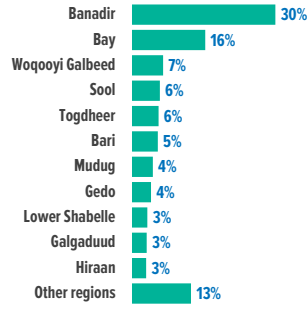

3.77 MILLION
PERSONS OF CONCERN
[SOMALIA SITUATION]

680,841
SOMALI REFUGEES AND
ASYLUM-SEEKERS
hosted in neighbouring countries

2.97 MILLION
INTERNALLY DISPLACED IN SOMALIA

28,284
REFUGEES AND ASYLUM-SEEKERS
hosted in Somalia, by country of origin

92,348
SOMALI REFUGEE RETURNES
[2014 - 2021] | UNHCR-assisted returns

As of October 2021, Somalia was host to 28,284 registered refugees and asylum seekers, mainly from Ethiopia and Yemen.

Over 92,000 Somali refugees have voluntarily returned to Somalia since December 2014 with UNHCR assistance from different countries of asylum including Kenya, Yemen, Djibouti, Libya, Tunisia and Eritrea.

Population of concern to UNHCR in SOMALIA

2.97 MILLION
INTERNALLY DISPLACED PERSONS

92,348
SOMALI REFUGEE RETURNES
[2014 - 2021]

28,284
REFUGEES AND ASYLUM-SEEKERS

Region	IDPs	Refugee Returnees	Refugees and Asylum Seekers
Awdal	32,400	96	206
Bakool	41,300	3	-
Banadir	904,000	20,586	2,321
Bari	162,300	338	7,129
Bay	461,600	9,760	-
Galgaduud	92,400	18	-
Gedo	119,900	2,967	-
Hiraan	88,700	70	-
Lower Juba	76,700	54,650	-
Lower Shabelle	96,400	184	59
Middle Juba	40,000	1,540	-
Middle Shabelle	86,600	864	-
Mudug	131,200	57	1,243
Nugaal	49,000	58	2,067
Sanaag	46,000	10	149
Sool	175,400	17	-
Togdheer	167,400	83	325
Woqooyi Galbeed	196,200	806	14,592
Other	-	241	193
Total	2,967,500	92,348	28,284