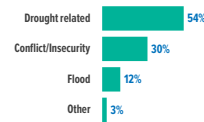

92,348
SOMALI REFUGEE RETURNES
[2014 - 2021] | UNHCR-assisted returns

As of October 2021, Somalia was host to 28,284 registered refugees and asylum seekers, mainly from Ethiopia and Yemen.

Over 92,000 Somali refugees have voluntarily returned to Somalia since December 2014 with UNHCR assistance from different countries of asylum including Kenya, Yemen, Djibouti, Libya, Tunisia and Eritrea.

AGE AND GENDER COMPOSITION
of refugees and asylum-seekers

Estimated IDP statistics, Somalia Information Management Working Group, Jan 2021

REASONS FOR DISPLACEMENT

SOMALIS displaced into neighbouring countries