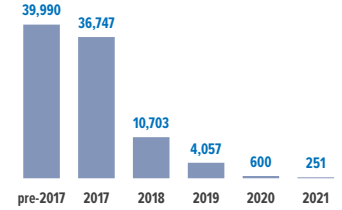

3.77 MILLION
PERSONS OF CONCERN
[SOMALIA SITUATION]

680,841
SOMALI REFUGEES AND
ASYLUM-SEEKERS
hosted in neighbouring countries

2.97 MILLION
INTERNALLY DISPLACED IN SOMALIA

28,284
REFUGEES AND ASYLUM-SEEKERS
hosted in Somalia, by country of origin

92,348
SOMALI REFUGEE RETURNES
[2014 - 2021] | UNHCR-assisted returns

As of October 2021, Somalia was host to 28,284 registered refugees and asylum seekers, mainly from Ethiopia and Yemen.

Over 92,000 Somali refugees have voluntarily returned to Somalia since December 2014 with UNHCR assistance from different countries of asylum including Kenya, Yemen, Djibouti, Libya, Tunisia and Eritrea.

AGE AND GENDER COMPOSITION
of refugees and asylum-seekers

Estimated IDP statistics, Somalia Information Management Working Group, Jan 2021

REASONS FOR DISPLACEMENT

SOMALIS displaced into neighbouring countries