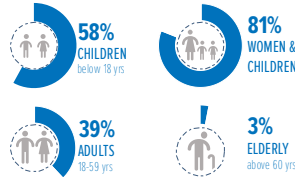

3.77 MILLION
PERSONS OF CONCERN
[SOMALIA SITUATION]

680,841
SOMALI REFUGEES AND
ASYLUM-SEEKERS
hosted in neighbouring countries

2.97 MILLION
INTERNALLY DISPLACED IN SOMALIA

28,284
REFUGEES AND ASYLUM-SEEKERS
hosted in Somalia, by country of origin

92,348
SOMALI REFUGEE RETURNES
[2014 - 2021] | UNHCR-assisted returns

As of October 2021, Somalia was host to 28,284 registered refugees and asylum seekers, mainly from Ethiopia and Yemen.

Over 92,000 Somali refugees have voluntarily returned to Somalia since December 2014 with UNHCR assistance from different countries of asylum including Kenya, Yemen, Djibouti, Libya, Tunisia and Eritrea.

AGE AND GENDER COMPOSITION
of refugees and asylum-seekers

Estimated IDP statistics, Somalia Information Management Working Group, Jan 2021

REASONS FOR DISPLACEMENT

SOMALIS displaced into neighbouring countries

Population of concern to UNHCR in SOMALIA

2.97 MILLION
INTERNALLY DISPLACED PERSONS

92,348
SOMALI REFUGEE RETURNES
[2014 - 2021]

28,284
REFUGEES AND ASYLUM-SEEKERS

Region	IDPs	Refugee Returnees	Refugees and Asylum Seekers
Awdal	32,400	96	206
Bakool	41,300	3	-
Banadir	904,000	20,586	2,321
Bari	162,300	338	7,129
Bay	461,600	9,760	-
Galgaduud	92,400	18	-
Gedo	119,900	2,967	-
Hiraan	88,700	70	-
Lower Juba	76,700	54,650	-
Lower Shabelle	96,400	184	59
Middle Juba	40,000	1,540	-
Middle Shabelle	86,600	864	-
Mudug	131,200	57	1,243
Nugaal	49,000	58	2,067
Sanaag	46,000	10	149
Sool	175,400	17	-
Togdheer	167,400	83	325
Woqooyi Galbeed	196,200	806	14,592
Other	-	241	193
Total	2,967,500	92,348	28,284