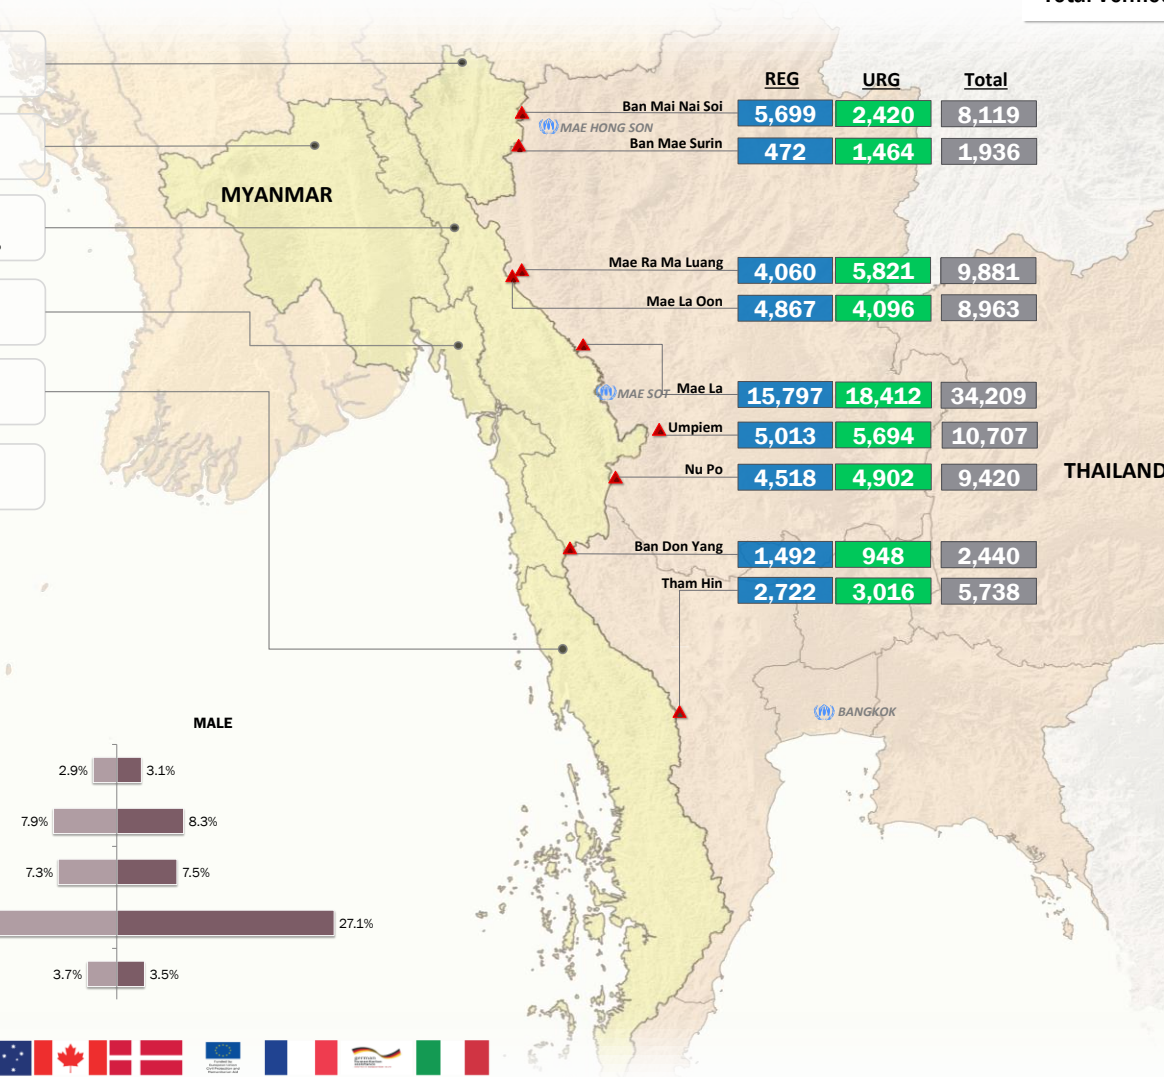

Total Verified Refugee Population *

91,413

Registered population 44,640

Unregistered population 46,773