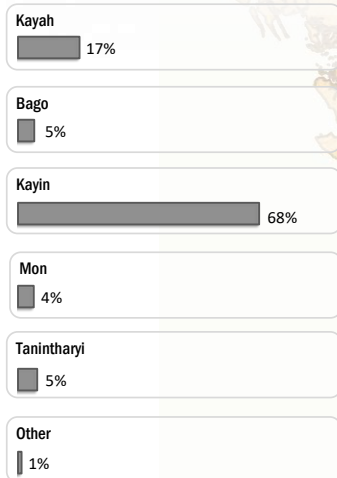

Main States/Regions of Origin

Based on registered refugee population