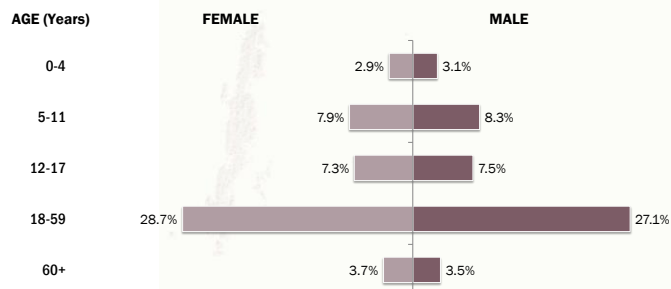

Age and Gender

Legend

- ▲ Temporary Shelter
- UNHCR Office