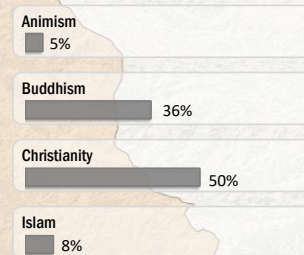

Main States/Regions of Origin

Based on registered refugee population

Total Verified Refugee Population *

91,413

Registered population 44,640

Unregistered population 46,773

Religion

Ethnicity

Age and Gender

Legend

- ▲ Temporary Shelter
- UNHCR Office

Source: UNHCR proGres database For more information, visit: <https://data2.unhcr.org/en/situations/thailand>

* Verification Exercise conducted from Jan-Apr 2015 and subsequent data changes to-date. Under reverification.