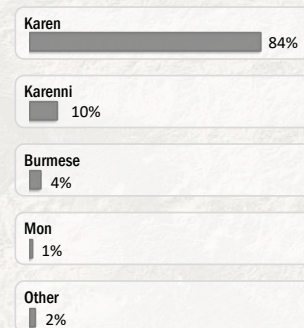

Main States/Regions of Origin

Based on registered refugee population

Total Verified Refugee Population *

91,413

Registered population 44,640

Unregistered population 46,773

Religion

Ethnicity

Age and Gender

Legend

- ▲ Temporary Shelter
- UNHCR Office

Source: UNHCR proGres database For more information, visit: <https://data2.unhcr.org/en/situations/thailand>

* Verification Exercise conducted from Jan-Apr 2015 and subsequent data changes to-date. Under reverification.