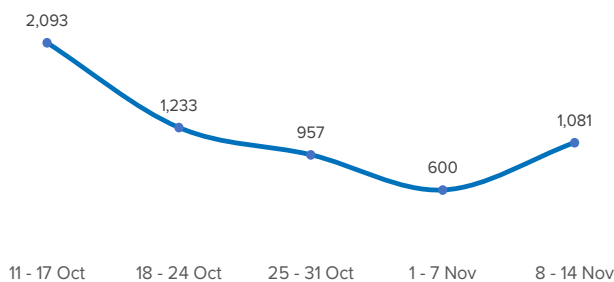

SPAIN Weekly snapshot - Week 45 (8 - 14 Nov 2021)

The charts below are based on figures from the Ministry of Interior and UNHCR estimates. All figures are provisional and subject to change

Refugees & migrants: sea and land arrivals in week 45¹

Total Sea and Land

Sea

Land (Ceuta & Melilla)

Sea and land arrivals during the last five weeks¹

Arrivals per month²

Most common nationalities, Jan - Sep 2020²

Demographic breakdown, Jan - Sep 2020²