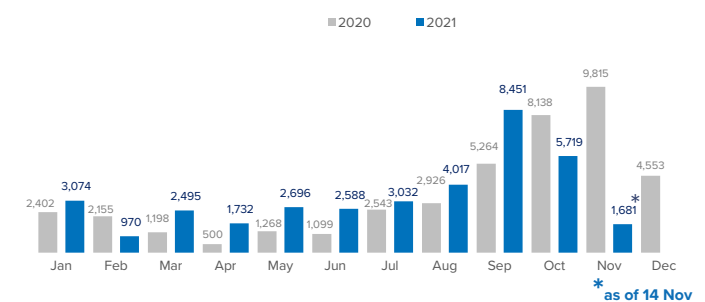

SPAIN Weekly snapshot - Week 45 (8 - 14 Nov 2021)

The charts below are based on figures from the Ministry of Interior and UNHCR estimates. All figures are provisional and subject to change

Refugees & migrants: sea and land arrivals in week 45¹

Total Sea and Land

Sea

Land (Ceuta & Melilla)

Sea and land arrivals during the last five weeks¹

Arrivals per month²

Most common nationalities, Jan - Sep 2020²

Demographic breakdown, Jan - Sep 2020²