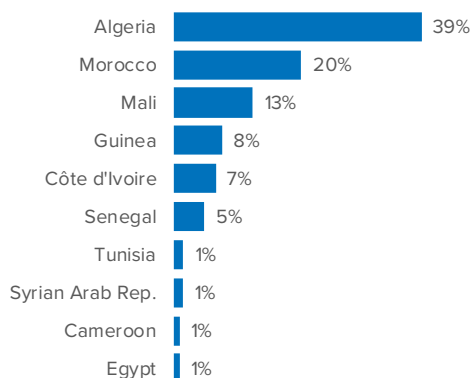

SPAIN Weekly snapshot - Week 45 (8 - 14 Nov 2021)

The charts below are based on figures from the Ministry of Interior and UNHCR estimates. All figures are provisional and subject to change

Refugees & migrants: sea and land arrivals in week 45¹

Total Sea and Land

Sea

Land (Ceuta & Melilla)

Sea and land arrivals during the last five weeks¹

Arrivals per month²

Most common nationalities, Jan - Sep 2020²

Demographic breakdown, Jan - Sep 2020²