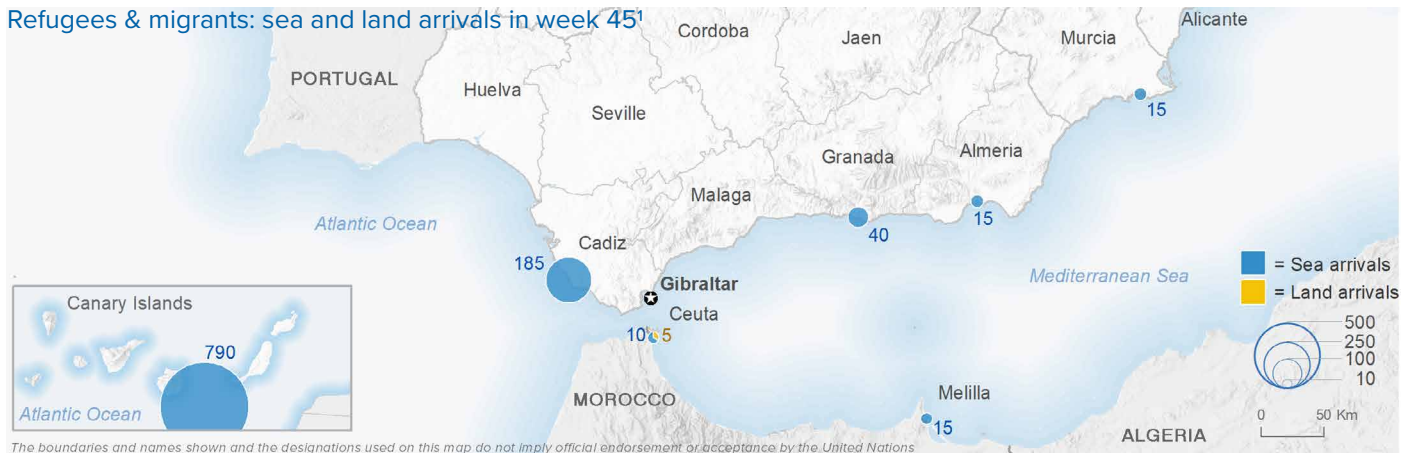

SPAIN Weekly snapshot - Week 45 (8 - 14 Nov 2021)

The charts below are based on figures from the Ministry of Interior and UNHCR estimates. All figures are provisional and subject to change

Refugees & migrants: sea and land arrivals in week 45¹

Total Sea and Land

Sea

Land (Ceuta & Melilla)

Sea and land arrivals during the last five weeks¹

Arrivals per month²

Most common nationalities, Jan - Sep 2020²

Demographic breakdown, Jan - Sep 2020²