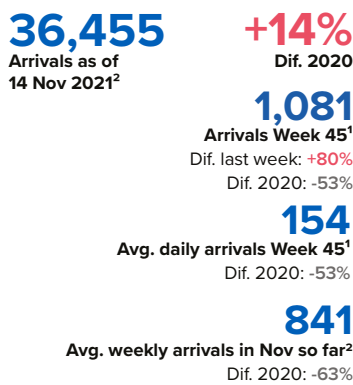

SPAIN Weekly snapshot - Week 45 (8 - 14 Nov 2021)

The charts below are based on figures from the Ministry of Interior and UNHCR estimates. All figures are provisional and subject to change

Refugees & migrants: sea and land arrivals in week 45¹

Total Sea and Land

Sea

Land (Ceuta & Melilla)

Sea and land arrivals during the last five weeks¹

Arrivals per month²

Most common nationalities, Jan - Sep 2020²

Demographic breakdown, Jan - Sep 2020²