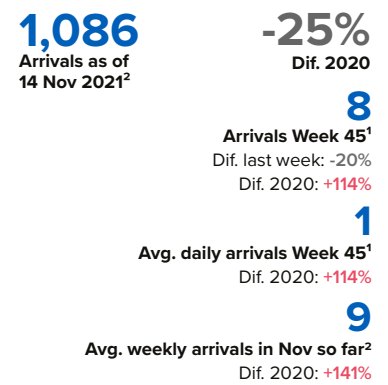

SPAIN Weekly snapshot - Week 45 (8 - 14 Nov 2021)

The charts below are based on figures from the Ministry of Interior and UNHCR estimates. All figures are provisional and subject to change

Refugees & migrants: sea and land arrivals in week 45¹

Total Sea and Land

Sea

Land (Ceuta & Melilla)

Sea and land arrivals during the last five weeks¹

Arrivals per month²

Most common nationalities, Jan - Sep 2020²

Demographic breakdown, Jan - Sep 2020²