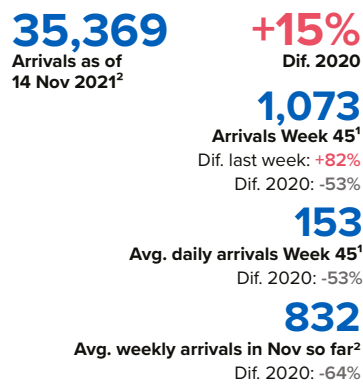

SPAIN Weekly snapshot - Week 45 (8 - 14 Nov 2021)

The charts below are based on figures from the Ministry of Interior and UNHCR estimates. All figures are provisional and subject to change

Refugees & migrants: sea and land arrivals in week 45¹

Total Sea and Land

Sea

Land (Ceuta & Melilla)

Sea and land arrivals during the last five weeks¹

Arrivals per month²

Most common nationalities, Jan - Sep 2020²

Demographic breakdown, Jan - Sep 2020²