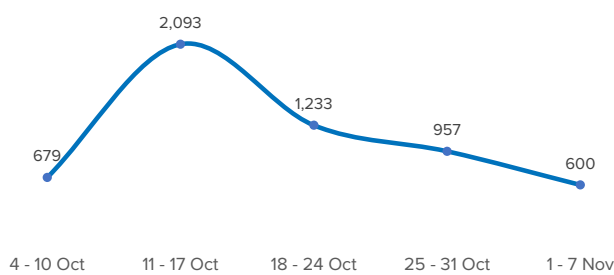

SPAIN Weekly snapshot - Week 44 (1 - 7 Nov 2021)

The charts below are based on figures from the Ministry of Interior and UNHCR estimates. All figures are provisional and subject to change

Refugees & migrants: sea and land arrivals in week 44¹

Sea and land arrivals during the last five weeks¹

Arrivals per month²

Most common nationalities, Jan - Sep 2020²

Demographic breakdown, Jan - Sep 2020²