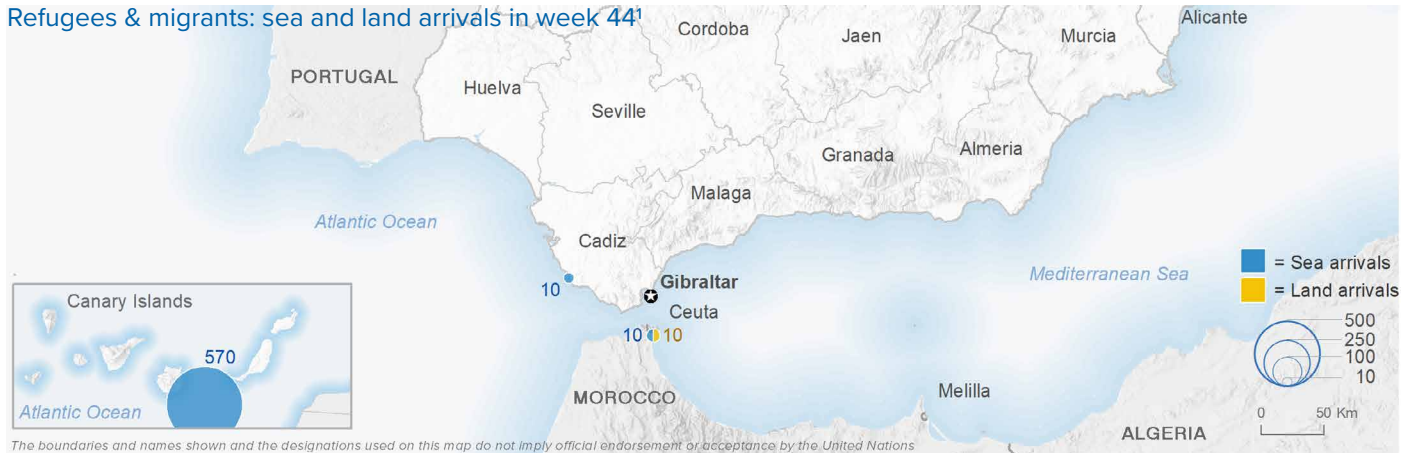

SPAIN Weekly snapshot - Week 44 (1 - 7 Nov 2021)

The charts below are based on figures from the Ministry of Interior and UNHCR estimates. All figures are provisional and subject to change

Refugees & migrants: sea and land arrivals in week 44¹

Sea and land arrivals during the last five weeks¹

Arrivals per month²

Most common nationalities, Jan - Sep 2020²

Demographic breakdown, Jan - Sep 2020²