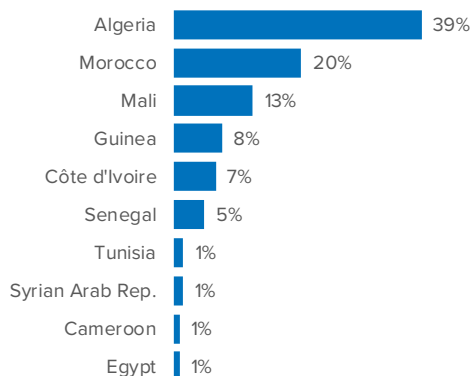

SPAIN Weekly snapshot - Week 44 (1 - 7 Nov 2021)

The charts below are based on figures from the Ministry of Interior and UNHCR estimates. All figures are provisional and subject to change

Refugees & migrants: sea and land arrivals in week 44¹

Sea and land arrivals during the last five weeks¹

Arrivals per month²

Most common nationalities, Jan - Sep 2020²

Demographic breakdown, Jan - Sep 2020²