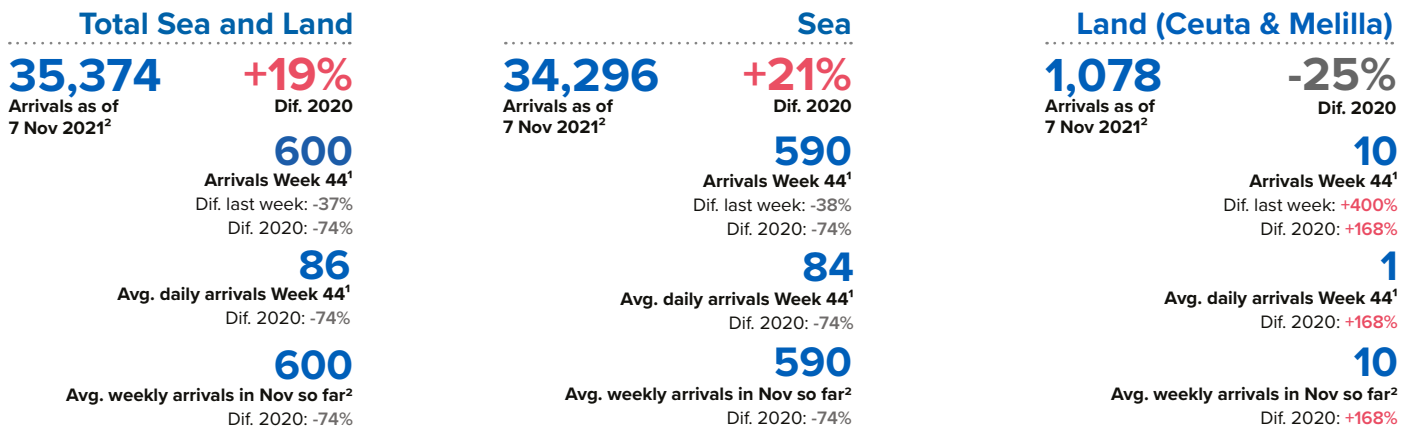

SPAIN Weekly snapshot - Week 44 (1 - 7 Nov 2021)

The charts below are based on figures from the Ministry of Interior and UNHCR estimates. All figures are provisional and subject to change

Refugees & migrants: sea and land arrivals in week 44¹

Sea and land arrivals during the last five weeks¹

Arrivals per month²

Most common nationalities, Jan - Sep 2020²

Demographic breakdown, Jan - Sep 2020²