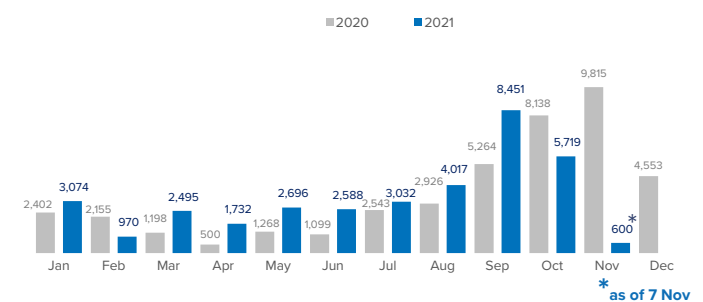

SPAIN Weekly snapshot - Week 44 (1 - 7 Nov 2021)

The charts below are based on figures from the Ministry of Interior and UNHCR estimates. All figures are provisional and subject to change

Refugees & migrants: sea and land arrivals in week 44¹

Sea and land arrivals during the last five weeks¹

Arrivals per month²

Most common nationalities, Jan - Sep 2020²

Demographic breakdown, Jan - Sep 2020²