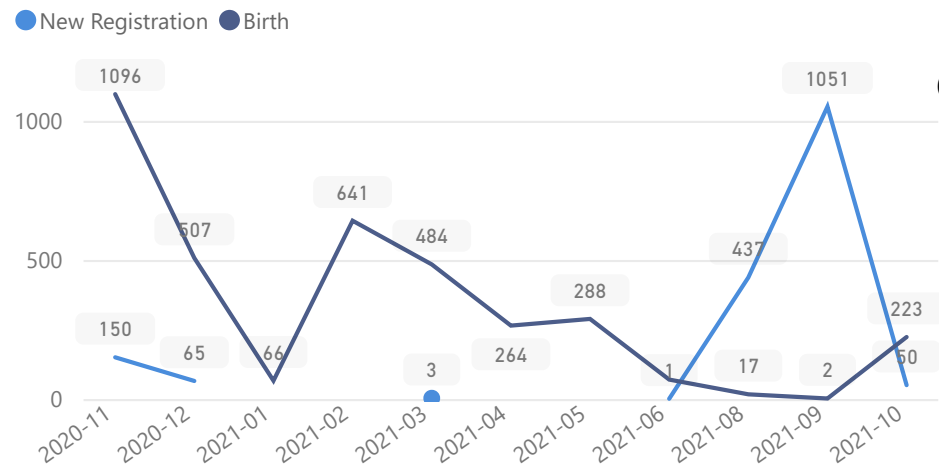

Uganda - Refugee Statistics October 2021 - Rwamwanja

Total Population
78,556

Total Refugees
77,522

Total Households
19,125

Total Asylum-Seekers
1,034

Zones - Top 10

Level3	HHs	Individuals
Kyempango	5,148	21,207
Kaihora	2,476	11,082
Mahani	2,813	10,854
Nkoma	2,032	8,672
Ntenungi	1,958	8,482
Base Camp	1,940	7,371
Mahiga	1,171	4,487
Kikuura	663	2,636
Wajjagahe	516	2,191
Buguta	381	1,505

Age & Gender Breakdown

Women and Children
82%
64,374

Female
52%
40,525

Elderly
2%
1,923

Youth 15-24
17%
13,095

Specific Needs - Top 7
3,243 (Female) **1,967** (Male)

Country of Origin

Country of Origin	Total
Democratic Republic of the Congo	78,048
Rwanda	281
South Sudan	150
Burundi	60
Kenya	7
Somalia	4
Central African Republic	3

New Registration by Month

Occupation - Top 5

Assistance Status

* Age is between 18 - 59 years for Occupation