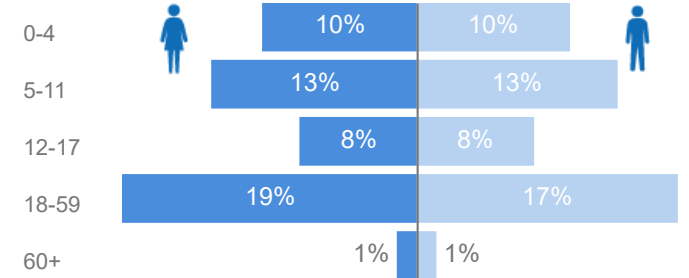

Uganda - Refugee Statistics October 2021 - Rwamwanja

Total Population
78,556

Total Refugees
77,522

Total Households
19,125

Total Asylum-Seekers
1,034

Zones - Top 10

Level3	HHs	Individuals
Kyempango	5,148	21,207
Kaihora	2,476	11,082
Mahani	2,813	10,854
Nkoma	2,032	8,672
Ntenungi	1,958	8,482
Base Camp	1,940	7,371
Mahiga	1,171	4,487
Kikuura	663	2,636
Wajjagahe	516	2,191
Buguta	381	1,505

Age & Gender Breakdown

Women and Children
82%
64,374

Female
52%
40,525

Elderly
2%
1,923

Youth 15-24
17%
13,095

Specific Needs - Top 7
3,243 (Female) **1,967** (Male)

Country of Origin

Country of Origin	Total
Democratic Republic of the Congo	78,048
Rwanda	281
South Sudan	150
Burundi	60
Kenya	7
Somalia	4
Central African Republic	3

New Registration by Month

Occupation - Top 5

Assistance Status

* Age is between 18 - 59 years for Occupation