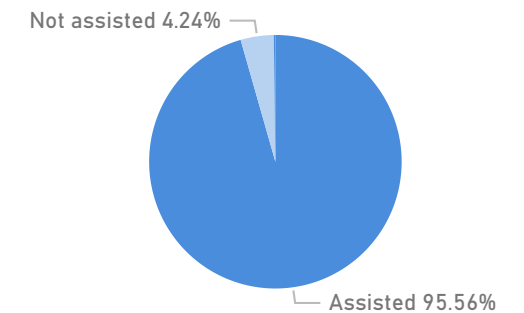

Uganda - Refugee Statistics October 2021 - Rwamwanja

Total Population
78,556

Total Refugees
77,522

Total Households
19,125

Total Asylum-Seekers
1,034

Zones - Top 10

Level3	HHs	Individuals
Kyempango	5,148	21,207
Kaihora	2,476	11,082
Mahani	2,813	10,854
Nkoma	2,032	8,672
Ntenungi	1,958	8,482
Base Camp	1,940	7,371
Mahiga	1,171	4,487
Kikuura	663	2,636
Wajjagahe	516	2,191
Buguta	381	1,505

Age & Gender Breakdown

Women and Children
82%
64,374

Female
52%
40,525

Elderly
2%
1,923

Youth 15-24
17%
13,095

Specific Needs - Top 7
3,243 (Female) **1,967** (Male)

Country of Origin

Country of Origin	Total
Democratic Republic of the Congo	78,048
Rwanda	281
South Sudan	150
Burundi	60
Kenya	7
Somalia	4
Central African Republic	3

New Registration by Month

Occupation - Top 5

Assistance Status

* Age is between 18 - 59 years for Occupation