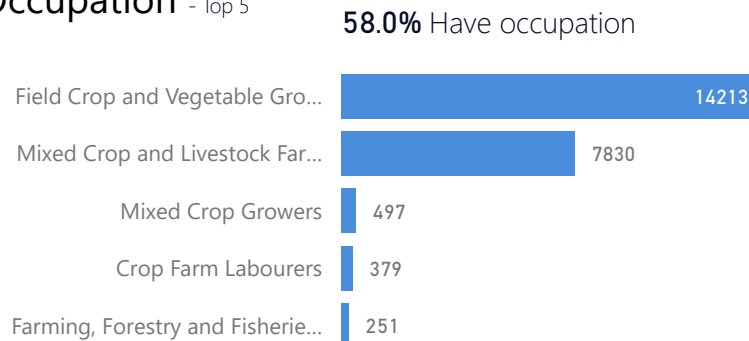

Age & Gender Breakdown

Women and Children
82%
64,374

Female
52%
40,525

Elderly
2%
1,923

Youth 15-24
17%
13,095

Specific Needs - Top 7
3,243 (Female) **1,967** (Male)

Country of Origin

Country of Origin	Total
Democratic Republic of the Congo	78,048
Rwanda	281
South Sudan	150
Burundi	60
Kenya	7
Somalia	4
Central African Republic	3

New Registration by Month

Occupation - Top 5

Assistance Status

* Age is between 18 - 59 years for Occupation