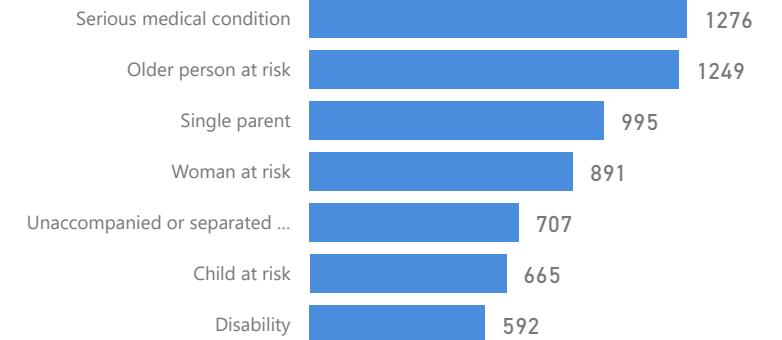

Uganda - Refugee Statistics October 2021 - Rwamwanja

Total Population
78,556

Total Refugees
77,522

Total Households
19,125

Total Asylum-Seekers
1,034

Zones - Top 10

Level3	HHs	Individuals
Kyempango	5,148	21,207
Kaihora	2,476	11,082
Mahani	2,813	10,854
Nkoma	2,032	8,672
Ntenungi	1,958	8,482
Base Camp	1,940	7,371
Mahiga	1,171	4,487
Kikuura	663	2,636
Wajjagahe	516	2,191
Buguta	381	1,505

Age & Gender Breakdown

Women and Children
82%
64,374

Female
52%
40,525

Elderly
2%
1,923

Youth 15-24
17%
13,095

Specific Needs - Top 7
3,243 (Female) **1,967** (Male)

Country of Origin

Country of Origin	Total
Democratic Republic of the Congo	78,048
Rwanda	281
South Sudan	150
Burundi	60
Kenya	7
Somalia	4
Central African Republic	3

New Registration by Month

Occupation - Top 5

Assistance Status

* Age is between 18 - 59 years for Occupation