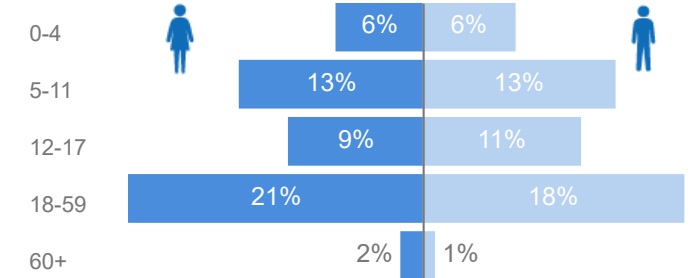

# Uganda - Refugee Statistics October 2021 - Rhino

Total Population  
**128,916**

Total Refugees  
**128,909**

Total Households  
**30,542**

Total Asylum-Seekers  
**7**

## Age & Gender Breakdown

Women and Children  
**81%**  
104,582

Female  
**50%**  
65,095

Elderly  
**2%**  
2,936

Youth 15-24  
**27%**  
35,148

Specific Needs - Top 7  
**9,704** (Female) **7,369** (Male)