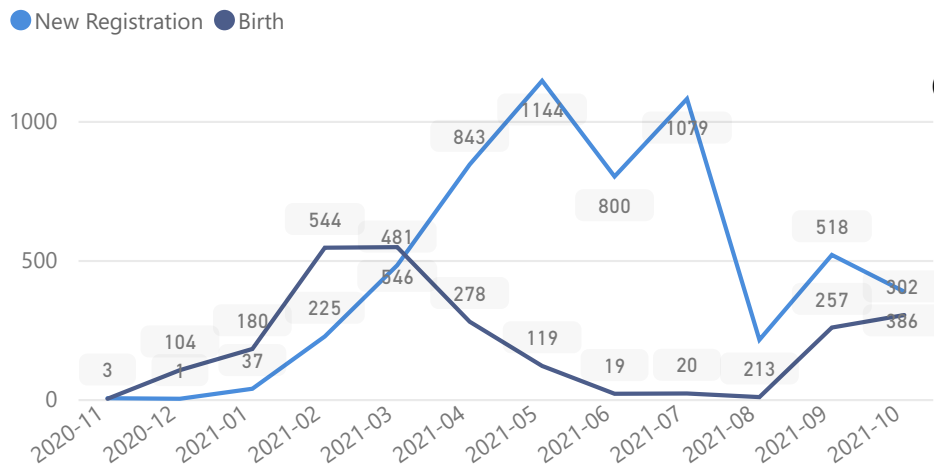

# Uganda - Refugee Statistics October 2021 - Rhino

Total Population  
**128,916**

Total Refugees  
**128,909**

Total Households  
**30,542**

Total Asylum-Seekers  
**7**

## Zones - Top 10

Level3	HHs	Individuals
Zone Vii	12,057	41,064
Zone Vi	6,663	28,022
Zone I	2,667	15,322
Zone Ii	3,471	14,863
Zone V	2,171	14,139
Zone Iv	2,507	10,697
Zone Iii	1,004	4,804

## Age & Gender Breakdown

Women and Children  
**81%**  
104,582

Female  
**50%**  
65,095

Elderly  
**2%**  
2,936

Youth 15-24  
**27%**  
35,148

Specific Needs - Top 7  
**9,704** (Female) **7,369** (Male)

## New Registration by Month