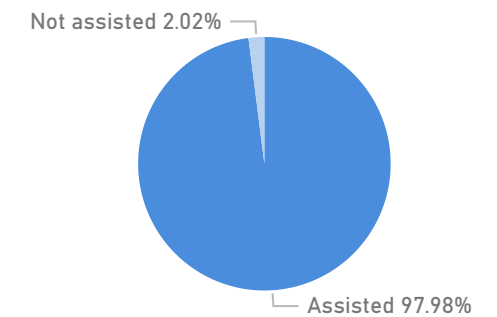

Uganda - Refugee Statistics October 2021 - Palorinya

Total Population
127,647

Total Refugees
127,632

Total Households
30,487

Total Asylum-Seekers
15

Zones - Top 10

Level3	HHS	Individuals
Morobi	8,515	35,354
Dongo West	6,361	25,583
Chinyi	4,938	20,111
Basecamp Ibakwe	3,345	15,714
Dongo East	3,082	12,975
Belemaling	2,399	10,621
Budri	1,843	7,278
Ranch 1	1	8

Age & Gender Breakdown

Women and Children
81%
102,989

Female
53%
67,227

Elderly
4%
5,507

Youth 15-24
24%
30,948

Specific Needs - Top 7
7,695 (Female) **5,381** (Male)

Country of Origin

Country of Origin	Total
South Sudan	127,550
Democratic Republic of the Congo	60
Sudan	37

New Registration by Month

Occupation - Top 5

Assistance Status

* Age is between 18 - 59 years for Occupation