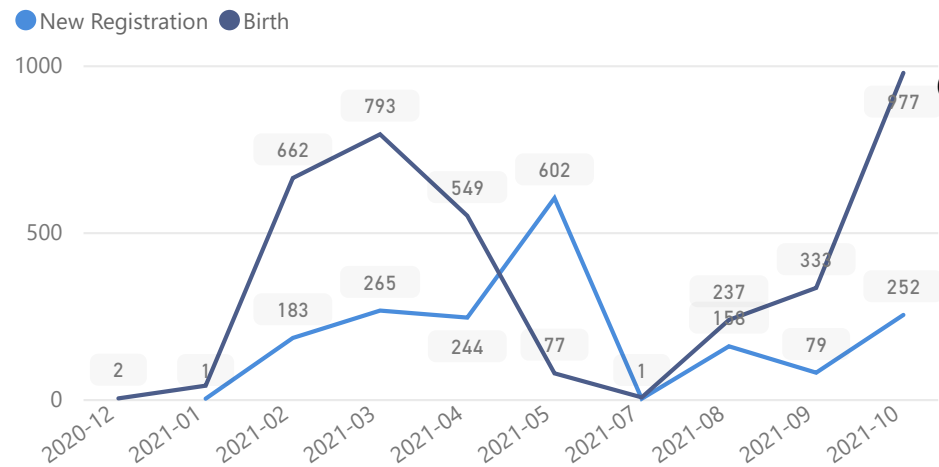

Uganda - Refugee Statistics October 2021 - Palorinya

Total Population
127,647

Total Refugees
127,632

Total Households
30,487

Total Asylum-Seekers
15

Zones - Top 10

Level3	HHS	Individuals
Morobi	8,515	35,354
Dongo West	6,361	25,583
Chinyi	4,938	20,111
Basecamp Ibakwe	3,345	15,714
Dongo East	3,082	12,975
Belemaling	2,399	10,621
Budri	1,843	7,278
Ranch 1	1	8

Age & Gender Breakdown

Women and Children
81%
102,989

Female
53%
67,227

Elderly
4%
5,507

Youth 15-24
24%
30,948

Specific Needs - Top 7
7,695 (Female) **5,381** (Male)

Country of Origin

Country of Origin	Total
South Sudan	127,550
Democratic Republic of the Congo	60
Sudan	37

New Registration by Month

Occupation - Top 5

Assistance Status

* Age is between 18 - 59 years for Occupation