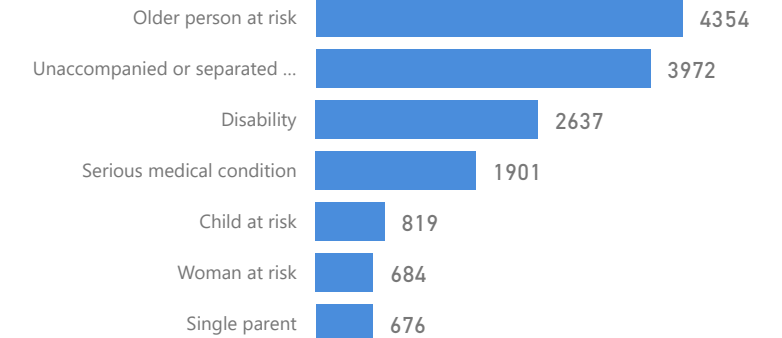

Uganda - Refugee Statistics October 2021 - Palorinya

Total Population
127,647

Total Refugees
127,632

Total Households
30,487

Total Asylum-Seekers
15

Zones - Top 10

Level3	HHS	Individuals
Morobi	8,515	35,354
Dongo West	6,361	25,583
Chinyi	4,938	20,111
Basecamp Ibakwe	3,345	15,714
Dongo East	3,082	12,975
Belemaling	2,399	10,621
Budri	1,843	7,278
Ranch 1	1	8

Age & Gender Breakdown

Women and Children
81%
102,989

Female
53%
67,227

Elderly
4%
5,507

Youth 15-24
24%
30,948

Specific Needs - Top 7
7,695 (Female) **5,381** (Male)

Country of Origin

Country of Origin	Total
South Sudan	127,550
Democratic Republic of the Congo	60
Sudan	37

New Registration by Month

Occupation - Top 5

Assistance Status

* Age is between 18 - 59 years for Occupation