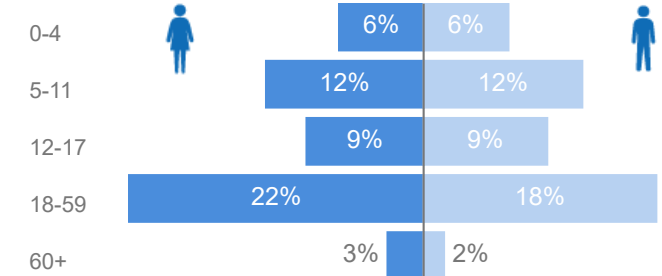

Uganda - Refugee Statistics October 2021 - Palorinya

Total Population
127,647

Total Refugees
127,632

Total Households
30,487

Total Asylum-Seekers
15

Zones - Top 10

Level3	HHS	Individuals
Morobi	8,515	35,354
Dongo West	6,361	25,583
Chinyi	4,938	20,111
Basecamp Ibakwe	3,345	15,714
Dongo East	3,082	12,975
Belemaling	2,399	10,621
Budri	1,843	7,278
Ranch 1	1	8

Age & Gender Breakdown

Women and Children
81%
102,989

Female
53%
67,227

Elderly
4%
5,507

Youth 15-24
24%
30,948

Specific Needs - Top 7
7,695 (Female) **5,381** (Male)

Country of Origin

Country of Origin	Total
South Sudan	127,550
Democratic Republic of the Congo	60
Sudan	37

New Registration by Month

Occupation - Top 5

Assistance Status

* Age is between 18 - 59 years for Occupation