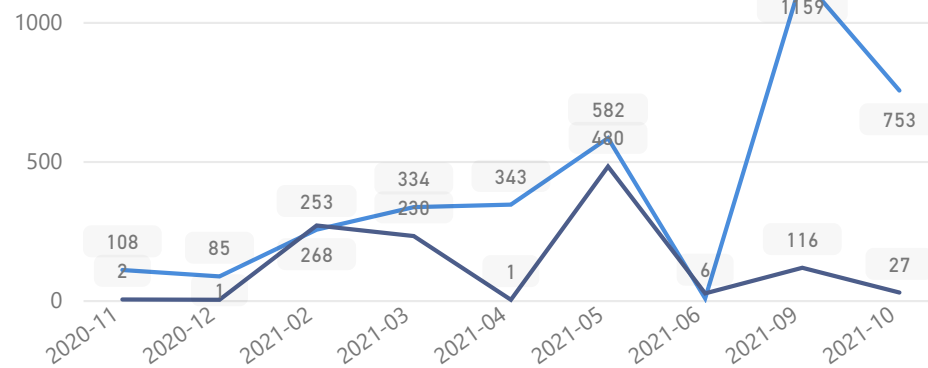

**2%**  
**1,391**

Total Refugees

**59,452**

Total Asylum-Seekers

**10**

Female

**51%**  
**30,364**

Youth 15-24

**24%**  
**14,010**

Zones - Top 10

Level3	HHs	Individuals
Zone 5B	4,004	13,813
Zone 7	2,938	11,108
Zone 5A	2,048	8,503
Zone 4	2,175	7,712
Zone 6	1,852	6,328
Zone 2	1,287	4,042
Zone 1	956	3,158
Zone 3	737	2,700
Zone 8	655	2,010

Country of Origin

Country of Origin	Total
South Sudan	59,107
Sudan	284
Democratic Republic of the Congo	71

Age & Gender Breakdown

Specific Needs - Top 7

New Registration by Month

● New Registration ● Birth

Occupation - Top 5

\* Age is between 18 - 59 years for Occupation

Assistance Status