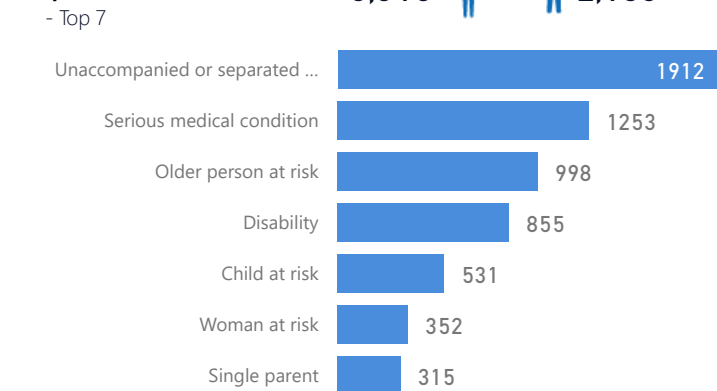

**2%**  
**1,391**

Total Refugees

**59,452**

Total Asylum-Seekers

**10**

Female

**51%**  
**30,364**

Youth 15-24

**24%**  
**14,010**

Zones - Top 10

Level3	HHs	Individuals
Zone 5B	4,004	13,813
Zone 7	2,938	11,108
Zone 5A	2,048	8,503
Zone 4	2,175	7,712
Zone 6	1,852	6,328
Zone 2	1,287	4,042
Zone 1	956	3,158
Zone 3	737	2,700
Zone 8	655	2,010

Country of Origin

Country of Origin	Total
South Sudan	59,107
Sudan	284
Democratic Republic of the Congo	71

Age & Gender Breakdown

Specific Needs - Top 7

New Registration by Month

● New Registration ● Birth

Occupation - Top 5

\* Age is between 18 - 59 years for Occupation

Assistance Status