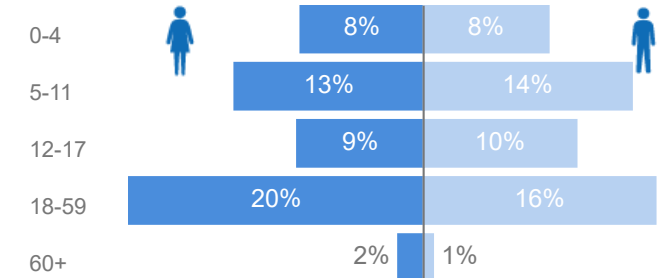

**2%**  
**1,391**

Total Refugees

**59,452**

Total Asylum-Seekers

**10**

Female

**51%**  
**30,364**

Youth 15-24

**24%**  
**14,010**

Zones - Top 10

Level3	HHs	Individuals
Zone 5B	4,004	13,813
Zone 7	2,938	11,108
Zone 5A	2,048	8,503
Zone 4	2,175	7,712
Zone 6	1,852	6,328
Zone 2	1,287	4,042
Zone 1	956	3,158
Zone 3	737	2,700
Zone 8	655	2,010

Country of Origin

Country of Origin	Total
South Sudan	59,107
Sudan	284
Democratic Republic of the Congo	71

Age & Gender Breakdown

Specific Needs - Top 7

New Registration by Month

● New Registration ● Birth

Occupation - Top 5

\* Age is between 18 - 59 years for Occupation

Assistance Status