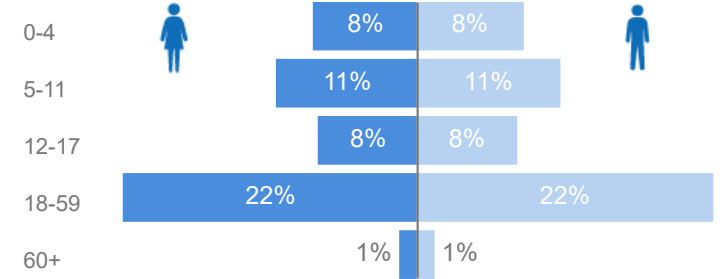

# Uganda - Refugee Statistics October 2021 - Nakivale

Total Population  
**151,239**

Total Refugees  
**139,440**

Total Households  
**42,357**

Total Asylum-Seekers  
**11,799**

## Age & Gender Breakdown

Women and Children  
**76%**  
115,398

Female  
**50%**  
75,542

Elderly  
**3%**  
3,850

Youth 15-24  
**21%**  
31,847

## Occupation - Top 5

\* Age is between 18 - 59 years for Occupation