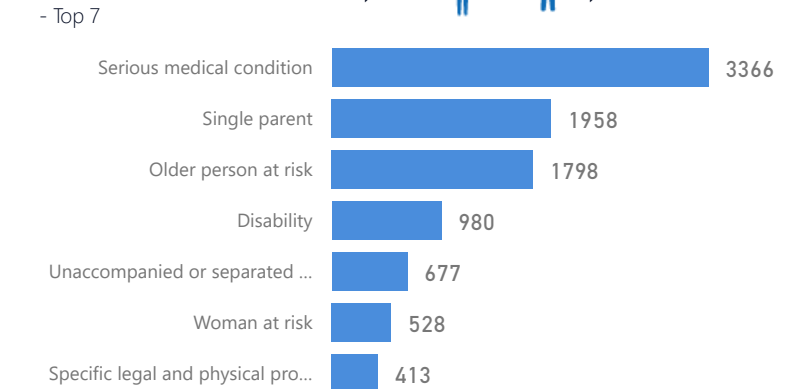

## Country of Origin

Country of Origin	Total
Democratic Republic of the Congo	75,869
Burundi	41,367
Rwanda	17,192
Somalia	13,884
Eritrea	1,704
Ethiopia	934
South Sudan	224

## Age & Gender Breakdown

Women and Children  
**76%**  
115,398

Female  
**50%**  
75,542

Elderly  
**3%**  
3,850

Youth 15-24  
**21%**  
31,847

## Specific Needs

## Occupation - Top 5

\* Age is between 18 - 59 years for Occupation