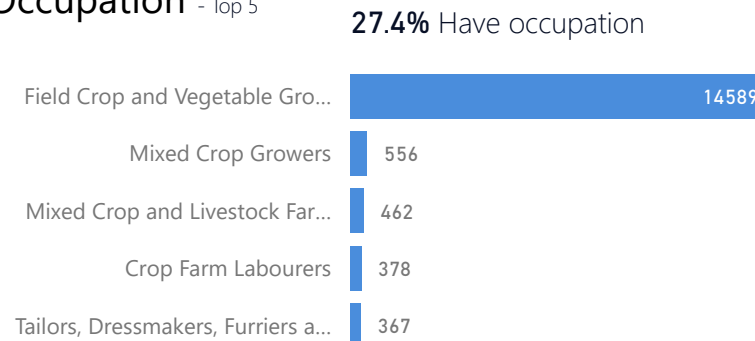

## Country of Origin

Country of Origin	Total
Democratic Republic of the Congo	75,869
Burundi	41,367
Rwanda	17,192
Somalia	13,884
Eritrea	1,704
Ethiopia	934
South Sudan	224

## Age & Gender Breakdown

Women and Children  
**76%**  
115,398

Female  
**50%**  
75,542

Elderly  
**3%**  
3,850

Youth 15-24  
**21%**  
31,847

## Specific Needs

## Occupation - Top 5

\* Age is between 18 - 59 years for Occupation