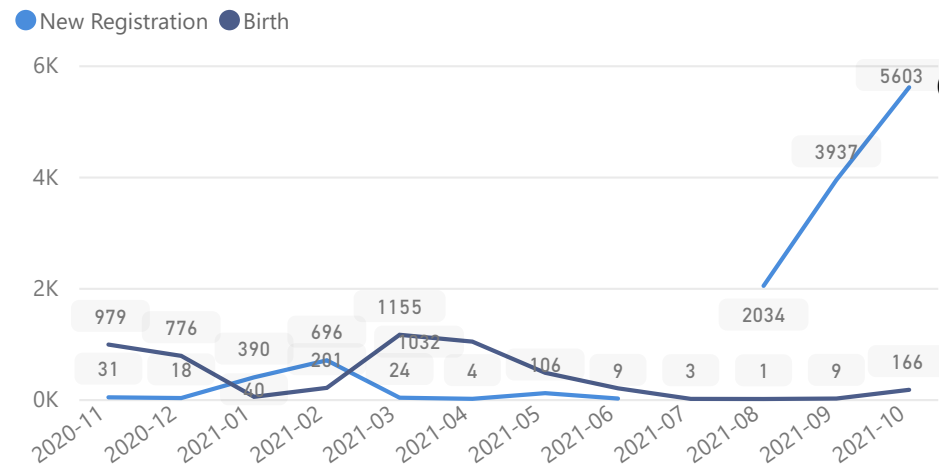

New Registration by Month