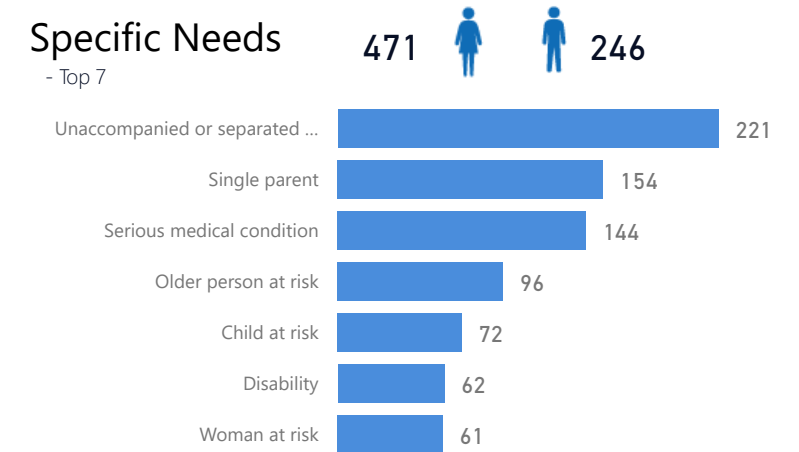

## Age & Gender Breakdown

**Women and Children**  
**85%**  
4,928

**Female**  
**53%**  
3,079

**Elderly**  
**3%**  
167

**Youth 15-24**  
**28%**  
1,605

## Country of Origin

Country of Origin	Total
Democratic Republic of the Congo	5,790
South Sudan	2

## Specific Needs - Top 7

## Occupation - Top 5

**36.9%** Have occupation

\* Age is between 18 - 59 years for Occupation