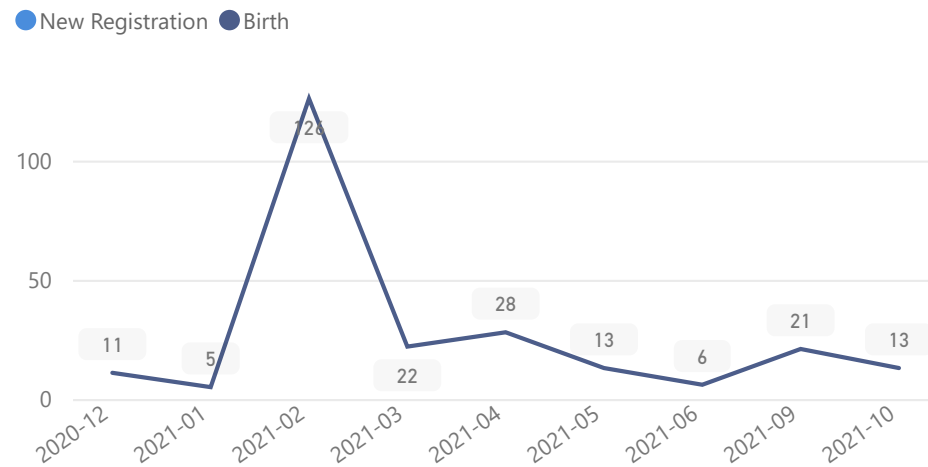

New Registration by Month