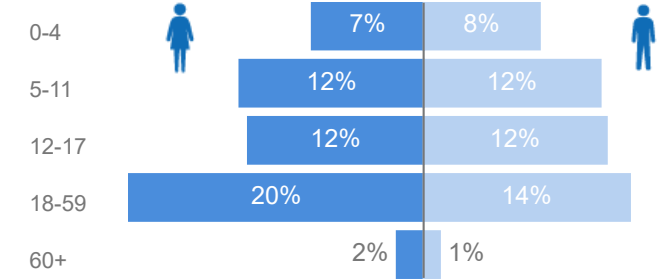

# Uganda - Refugee Statistics October 2021 - Lobule

Total Population  
**5,792**

Total Refugees  
**5,792**

Total Households  
**894**

Total Asylum-Seekers  
**0**

## Age & Gender Breakdown

**Women and Children**  
**85%**  
4,928

**Female**  
**53%**  
3,079

**Elderly**  
**3%**  
167

**Youth 15-24**  
**28%**  
1,605

## Occupation - Top 5

**36.9%** Have occupation

\* Age is between 18 - 59 years for Occupation