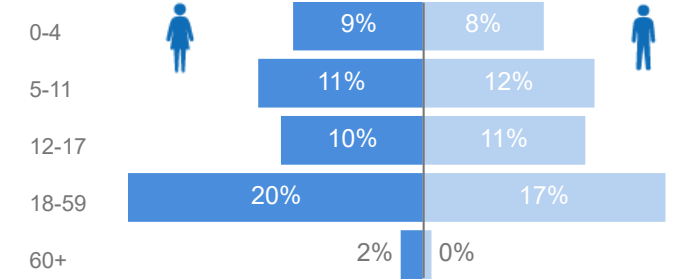

Uganda - Refugee Statistics October 2021 - Kiryandongo

Total Population
73,780

Total Refugees
73,745

Total Households
10,634

Total Asylum-Seekers
35

Zones - Top 10

| Level3 | HHs | Individuals |
|-------------------|-------|-------------|
| Ranch 1 | 5,639 | 38,180 |
| Ranch 37 | 4,986 | 35,586 |
| Zone li | 1 | 5 |
| Zone Vii | 3 | 4 |
| Makindye Division | 1 | 1 |
| Zone 6 | 1 | 1 |
| Zone 8 | 1 | 1 |
| Zone I | 1 | 1 |

Age & Gender Breakdown

Women and Children
83%
61,175

Female
52%
38,285

Elderly
2%
1,461

Youth 15-24
29%
21,452

Specific Needs - Top 7
3,401 (Female) **1,995** (Male)

New Registration by Month

Country of Origin

Occupation - Top 5

Assistance Status

* Age is between 18 - 59 years for Occupation