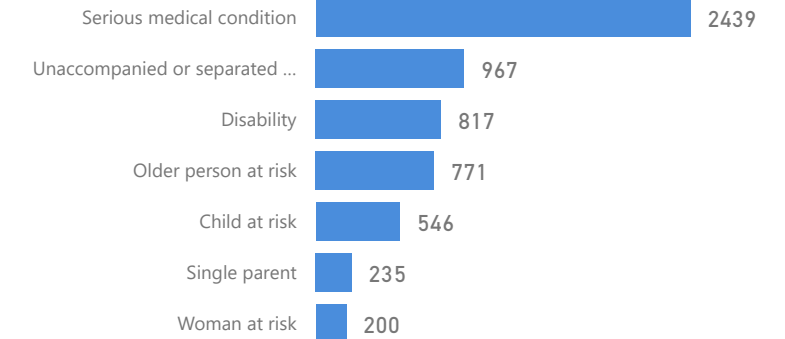

Uganda - Refugee Statistics October 2021 - Kiryandongo

Total Population
73,780

Total Refugees
73,745

Total Households
10,634

Total Asylum-Seekers
35

Zones - Top 10

| Level3 | HHs | Individuals |
|-------------------|-------|-------------|
| Ranch 1 | 5,639 | 38,180 |
| Ranch 37 | 4,986 | 35,586 |
| Zone li | 1 | 5 |
| Zone Vii | 3 | 4 |
| Makindye Division | 1 | 1 |
| Zone 6 | 1 | 1 |
| Zone 8 | 1 | 1 |
| Zone I | 1 | 1 |

Age & Gender Breakdown

Women and Children
83%
61,175

Female
52%
38,285

Elderly
2%
1,461

Youth 15-24
29%
21,452

Specific Needs - Top 7
3,401 (Female) **1,995** (Male)

New Registration by Month

Country of Origin

| Country of Origin | Total |
|----------------------------------|--------|
| South Sudan | 72,989 |
| Democratic Republic of the Congo | 309 |
| Sudan | 229 |
| Kenya | 180 |
| Burundi | 39 |
| Rwanda | 26 |
| Somalia | 3 |

Occupation - Top 5

Assistance Status

* Age is between 18 - 59 years for Occupation