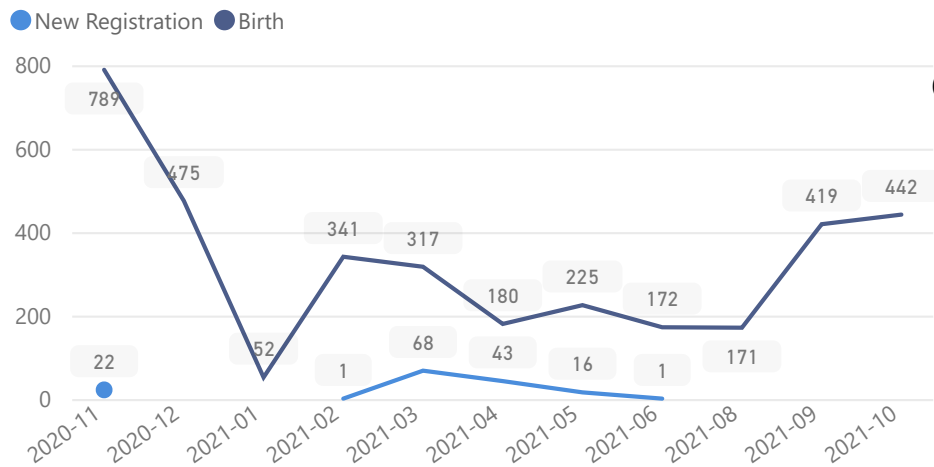

Uganda - Refugee Statistics October 2021 - Kiryandongo

Total Population
73,780

Total Refugees
73,745

Total Households
10,634

Total Asylum-Seekers
35

Zones - Top 10

| Level3 | HHs | Individuals |
|-------------------|-------|-------------|
| Ranch 1 | 5,639 | 38,180 |
| Ranch 37 | 4,986 | 35,586 |
| Zone li | 1 | 5 |
| Zone Vii | 3 | 4 |
| Makindye Division | 1 | 1 |
| Zone 6 | 1 | 1 |
| Zone 8 | 1 | 1 |
| Zone I | 1 | 1 |

Age & Gender Breakdown

Women and Children
83%
61,175

Female
52%
38,285

Elderly
2%
1,461

Youth 15-24
29%
21,452

Specific Needs - Top 7
3,401 (Female) **1,995** (Male)

New Registration by Month

Country of Origin

| Country of Origin | Total |
|----------------------------------|--------|
| South Sudan | 72,989 |
| Democratic Republic of the Congo | 309 |
| Sudan | 229 |
| Kenya | 180 |
| Burundi | 39 |
| Rwanda | 26 |
| Somalia | 3 |

Occupation - Top 5

Assistance Status

* Age is between 18 - 59 years for Occupation