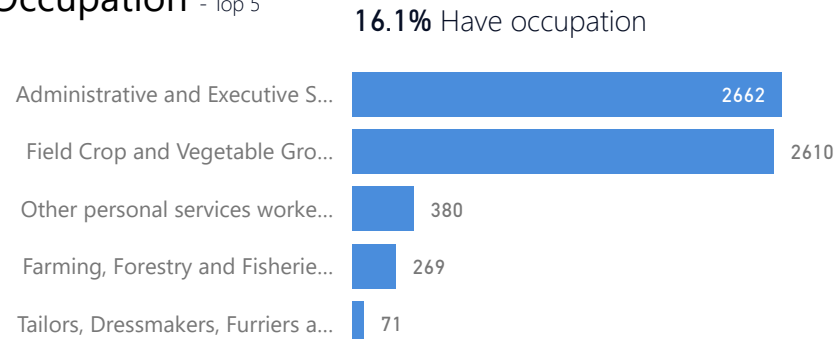

Uganda - Refugee Statistics October 2021 - Kiryandongo

Total Population
73,780

Total Refugees
73,745

Total Households
10,634

Total Asylum-Seekers
35

Zones - Top 10

| Level3 | HHs | Individuals |
|-------------------|-------|-------------|
| Ranch 1 | 5,639 | 38,180 |
| Ranch 37 | 4,986 | 35,586 |
| Zone li | 1 | 5 |
| Zone Vii | 3 | 4 |
| Makindye Division | 1 | 1 |
| Zone 6 | 1 | 1 |
| Zone 8 | 1 | 1 |
| Zone I | 1 | 1 |

Age & Gender Breakdown

Women and Children
83%
61,175

Female
52%
38,285

Elderly
2%
1,461

Youth 15-24
29%
21,452

Specific Needs - Top 7
3,401 (Female) **1,995** (Male)

New Registration by Month

Country of Origin

| Country of Origin | Total |
|----------------------------------|--------|
| South Sudan | 72,989 |
| Democratic Republic of the Congo | 309 |
| Sudan | 229 |
| Kenya | 180 |
| Burundi | 39 |
| Rwanda | 26 |
| Somalia | 3 |

Occupation - Top 5

Assistance Status

* Age is between 18 - 59 years for Occupation