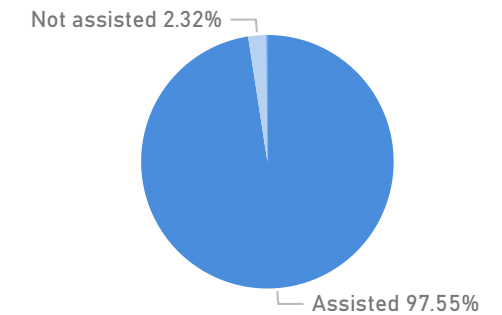

Uganda - Refugee Statistics October 2021 - Kiryandongo

Total Population
73,780

Total Refugees
73,745

Total Households
10,634

Total Asylum-Seekers
35

Zones - Top 10

| Level3 | HHs | Individuals |
|-------------------|-------|-------------|
| Ranch 1 | 5,639 | 38,180 |
| Ranch 37 | 4,986 | 35,586 |
| Zone li | 1 | 5 |
| Zone Vii | 3 | 4 |
| Makindye Division | 1 | 1 |
| Zone 6 | 1 | 1 |
| Zone 8 | 1 | 1 |
| Zone I | 1 | 1 |

Age & Gender Breakdown

Women and Children
83%
61,175

Female
52%
38,285

Elderly
2%
1,461

Youth 15-24
29%
21,452

Specific Needs - Top 7
3,401 (Female) **1,995** (Male)

New Registration by Month

Country of Origin

| Country of Origin | Total |
|----------------------------------|--------|
| South Sudan | 72,989 |
| Democratic Republic of the Congo | 309 |
| Sudan | 229 |
| Kenya | 180 |
| Burundi | 39 |
| Rwanda | 26 |
| Somalia | 3 |

Occupation - Top 5

Assistance Status

* Age is between 18 - 59 years for Occupation