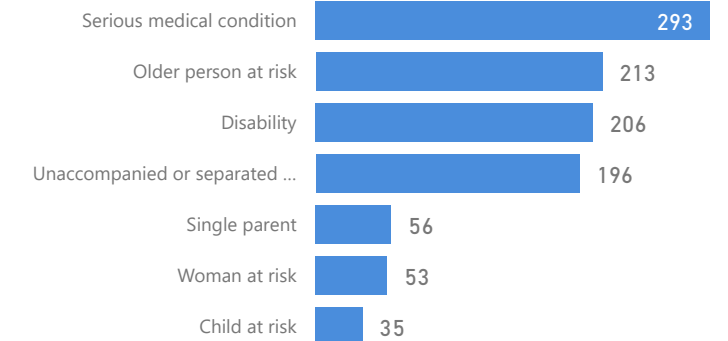

Age & Gender Breakdown

Women and Children
63%
62,103

Female
47%
45,978

Elderly
1%
1,463

Youth 15-24
27%
26,419

Specific Needs - Top 7
538 (Female) **422** (Male)

New Registration by Month

Country of Origin

Country of Origin	Total
Somalia	36,382
Democratic Republic of the Congo	26,268
Eritrea	17,746
South Sudan	6,110
Burundi	4,748
Ethiopia	2,913
Rwanda	2,102

Occupation - Top 5

Assistance Status

* Age is between 18 - 59 years for Occupation