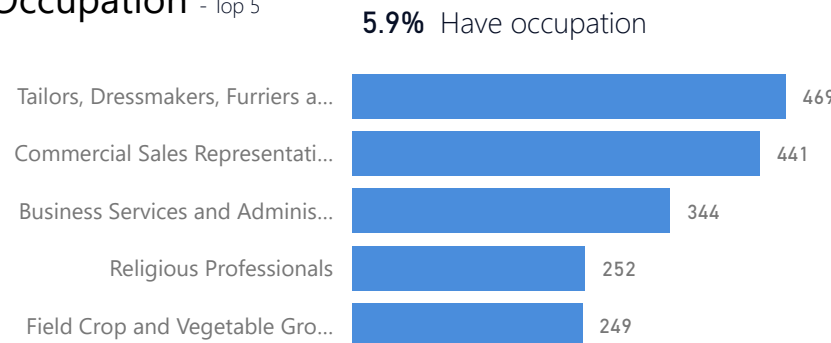

Age & Gender Breakdown

Women and Children
63%
62,103

Female
47%
45,978

Elderly
1%
1,463

Youth 15-24
27%
26,419

Specific Needs - Top 7
538 (Female) **422** (Male)

New Registration by Month

Country of Origin

Country of Origin	Total
Somalia	36,382
Democratic Republic of the Congo	26,268
Eritrea	17,746
South Sudan	6,110
Burundi	4,748
Ethiopia	2,913
Rwanda	2,102

Occupation - Top 5

Assistance Status

* Age is between 18 - 59 years for Occupation