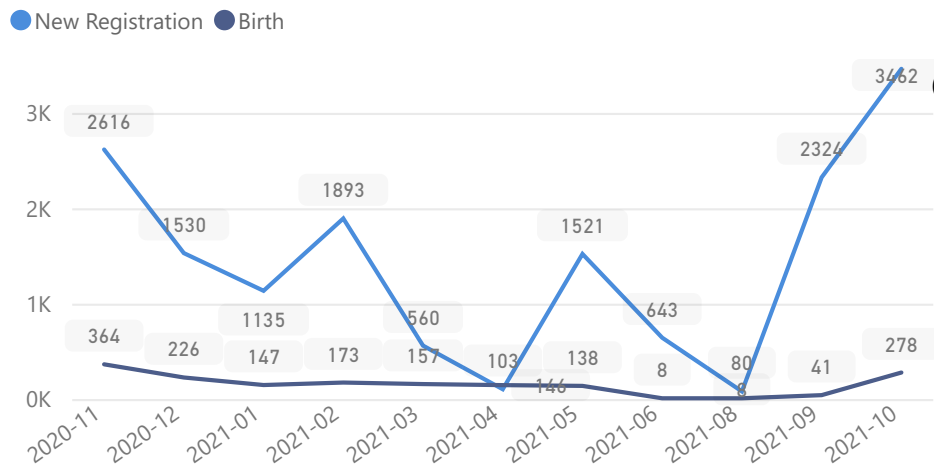

Uganda - Refugee Statistics October 2021 - Kampala

Total Population
98,415

Total Refugees
74,099

Total Households
53,996

Total Asylum-Seekers
24,316

Zones - Top 10

Level3	HHs	Individuals
Kampala Central	24,447	35,231
Makindye Division	15,822	34,775
Rubaga Division	10,188	21,153
Nakawa	822	2,078
Kawempe Division	429	1,397
Kawempe Div	668	1,169
Makerere University	193	274
Ssabagabo-Makindye	57	191
Nansana	58	141
Division A	45	88

Age & Gender Breakdown

Women and Children
63%
62,103

Female
47%
45,978

Elderly
1%
1,463

Youth 15-24
27%
26,419

Specific Needs - Top 7
538 (Female) **422** (Male)

New Registration by Month

Country of Origin

Country of Origin	Total
Somalia	36,382
Democratic Republic of the Congo	26,268
Eritrea	17,746
South Sudan	6,110
Burundi	4,748
Ethiopia	2,913
Rwanda	2,102

Occupation - Top 5

Assistance Status

* Age is between 18 - 59 years for Occupation