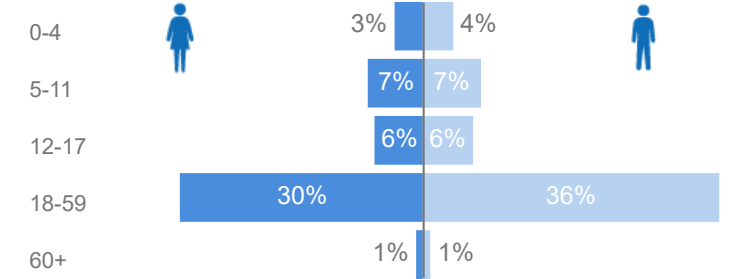

Uganda - Refugee Statistics October 2021 - Kampala

Total Population
98,415

Total Refugees
74,099

Total Households
53,996

Total Asylum-Seekers
24,316

Zones - Top 10

Level3	HHs	Individuals
Kampala Central	24,447	35,231
Makindye Division	15,822	34,775
Rubaga Division	10,188	21,153
Nakawa	822	2,078
Kawempe Division	429	1,397
Kawempe Div	668	1,169
Makerere University	193	274
Ssabagabo-Makindye	57	191
Nansana	58	141
Division A	45	88

Age & Gender Breakdown

Women and Children
63%
62,103

Female
47%
45,978

Elderly
1%
1,463

Youth 15-24
27%
26,419

Specific Needs - Top 7
538 (Female) **422** (Male)

New Registration by Month

Country of Origin

Country of Origin	Total
Somalia	36,382
Democratic Republic of the Congo	26,268
Eritrea	17,746
South Sudan	6,110
Burundi	4,748
Ethiopia	2,913
Rwanda	2,102

Occupation - Top 5

Assistance Status

* Age is between 18 - 59 years for Occupation