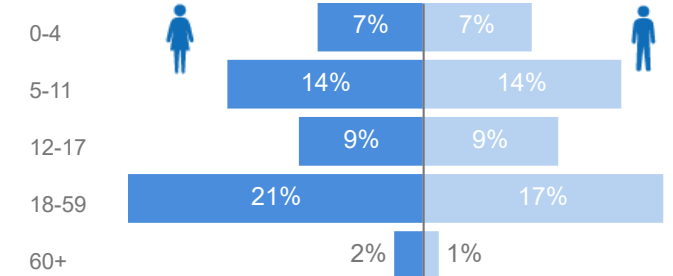

Elderly

3%

2,109

Total Refugees

71,322

Total Asylum-Seekers

5

Female

52%

37,080

Youth 15-24

23%

16,506

Zones - Top 10

Level3	HHs	Individuals
Zone I	9,151	30,967
Zone li	7,447	27,991
Zone lii	2,983	10,840
Zone iv	578	1,406
Zone Vii	2	2
Zone V	1	1
Zone Vi	1	1

Country of Origin

Country of Origin	Total
South Sudan	69,878
Democratic Republic of the Congo	1,422
Sudan	23
Central African Republic	1
Chad	1
Senegal	1
United Republic of Tanzania	1

Age & Gender Breakdown

Specific Needs - Top 7

New Registration by Month

● New Registration ● Birth

Occupation - Top 5

20.4% Have occupation

* Age is between 18 - 59 years for Occupation

Assistance Status