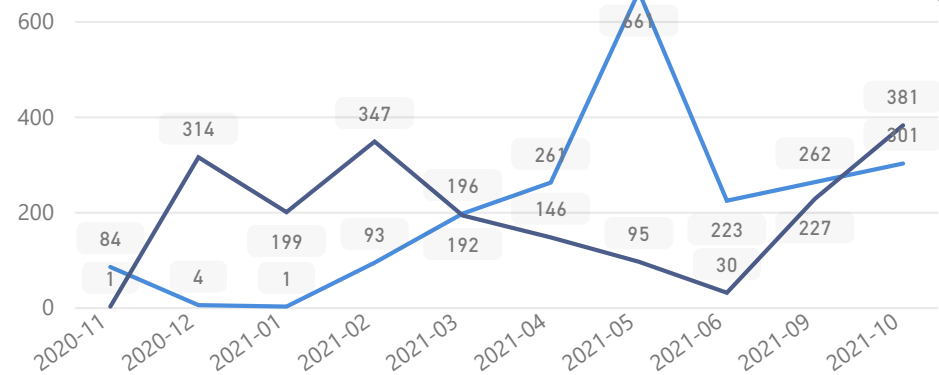

52%

37,080

Youth 15-24

23%

16,506

Zones - Top 10

Level3	HHs	Individuals
Zone I	9,151	30,967
Zone li	7,447	27,991
Zone lii	2,983	10,840
Zone iv	578	1,406
Zone Vii	2	2
Zone V	1	1
Zone Vi	1	1

Country of Origin

Country of Origin	Total
South Sudan	69,878
Democratic Republic of the Congo	1,422
Sudan	23
Central African Republic	1
Chad	1
Senegal	1
United Republic of Tanzania	1

Age & Gender Breakdown

Specific Needs - Top 7

New Registration by Month

● New Registration ● Birth

Occupation - Top 5

20.4% Have occupation

* Age is between 18 - 59 years for Occupation

Assistance Status