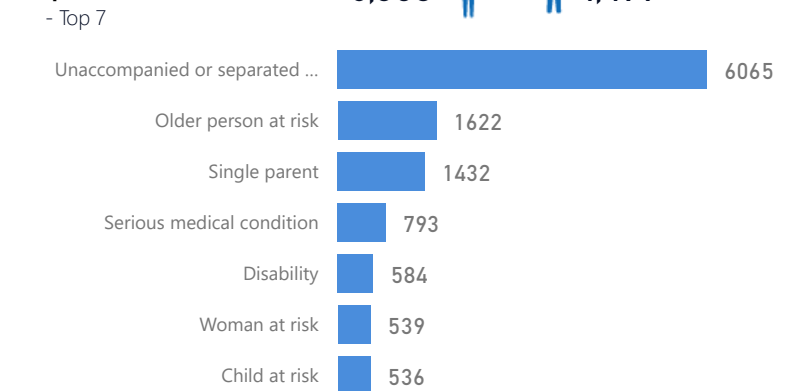

Elderly

3%

2,109

Total Refugees

71,322

Total Asylum-Seekers

5

Female

52%

37,080

Youth 15-24

23%

16,506

Zones - Top 10

Level3	HHs	Individuals
Zone I	9,151	30,967
Zone li	7,447	27,991
Zone lii	2,983	10,840
Zone iv	578	1,406
Zone Vii	2	2
Zone V	1	1
Zone Vi	1	1

Country of Origin

Country of Origin	Total
South Sudan	69,878
Democratic Republic of the Congo	1,422
Sudan	23
Central African Republic	1
Chad	1
Senegal	1
United Republic of Tanzania	1

Age & Gender Breakdown

Specific Needs - Top 7

New Registration by Month

● New Registration ● Birth

Occupation - Top 5

20.4% Have occupation

* Age is between 18 - 59 years for Occupation

Assistance Status