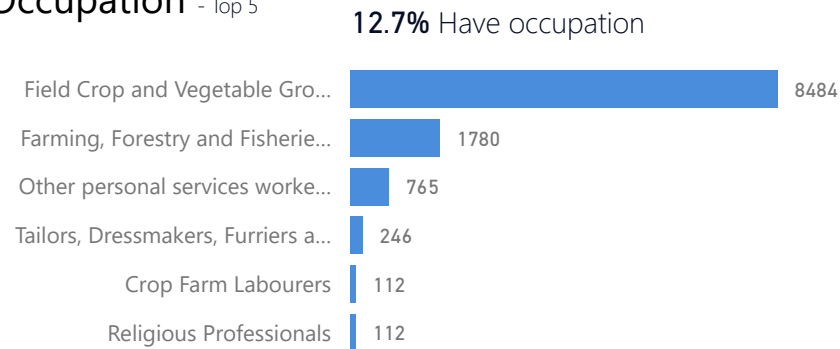

Occupation - Top 5

Assistance Status