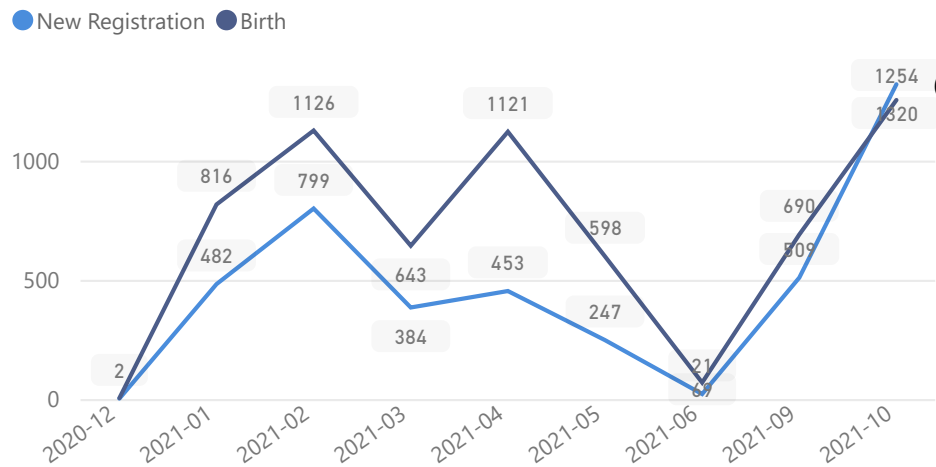

New Registration by Month