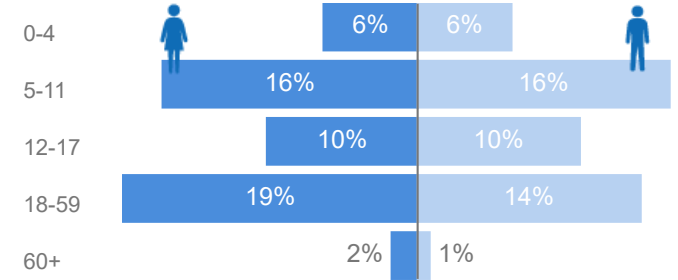

# Uganda - Refugee Statistics October 2021 - Bidibidi

Total Population  
**242,821**

Total Refugees  
**242,819**

Total Households  
**42,758**

Total Asylum-Seekers  
**2**

## Age & Gender Breakdown

Women and Children  
**85%**  
206,318

Female  
**52%**  
127,412

Elderly  
**2%**  
5,905

Youth 15-24  
**23%**  
56,599