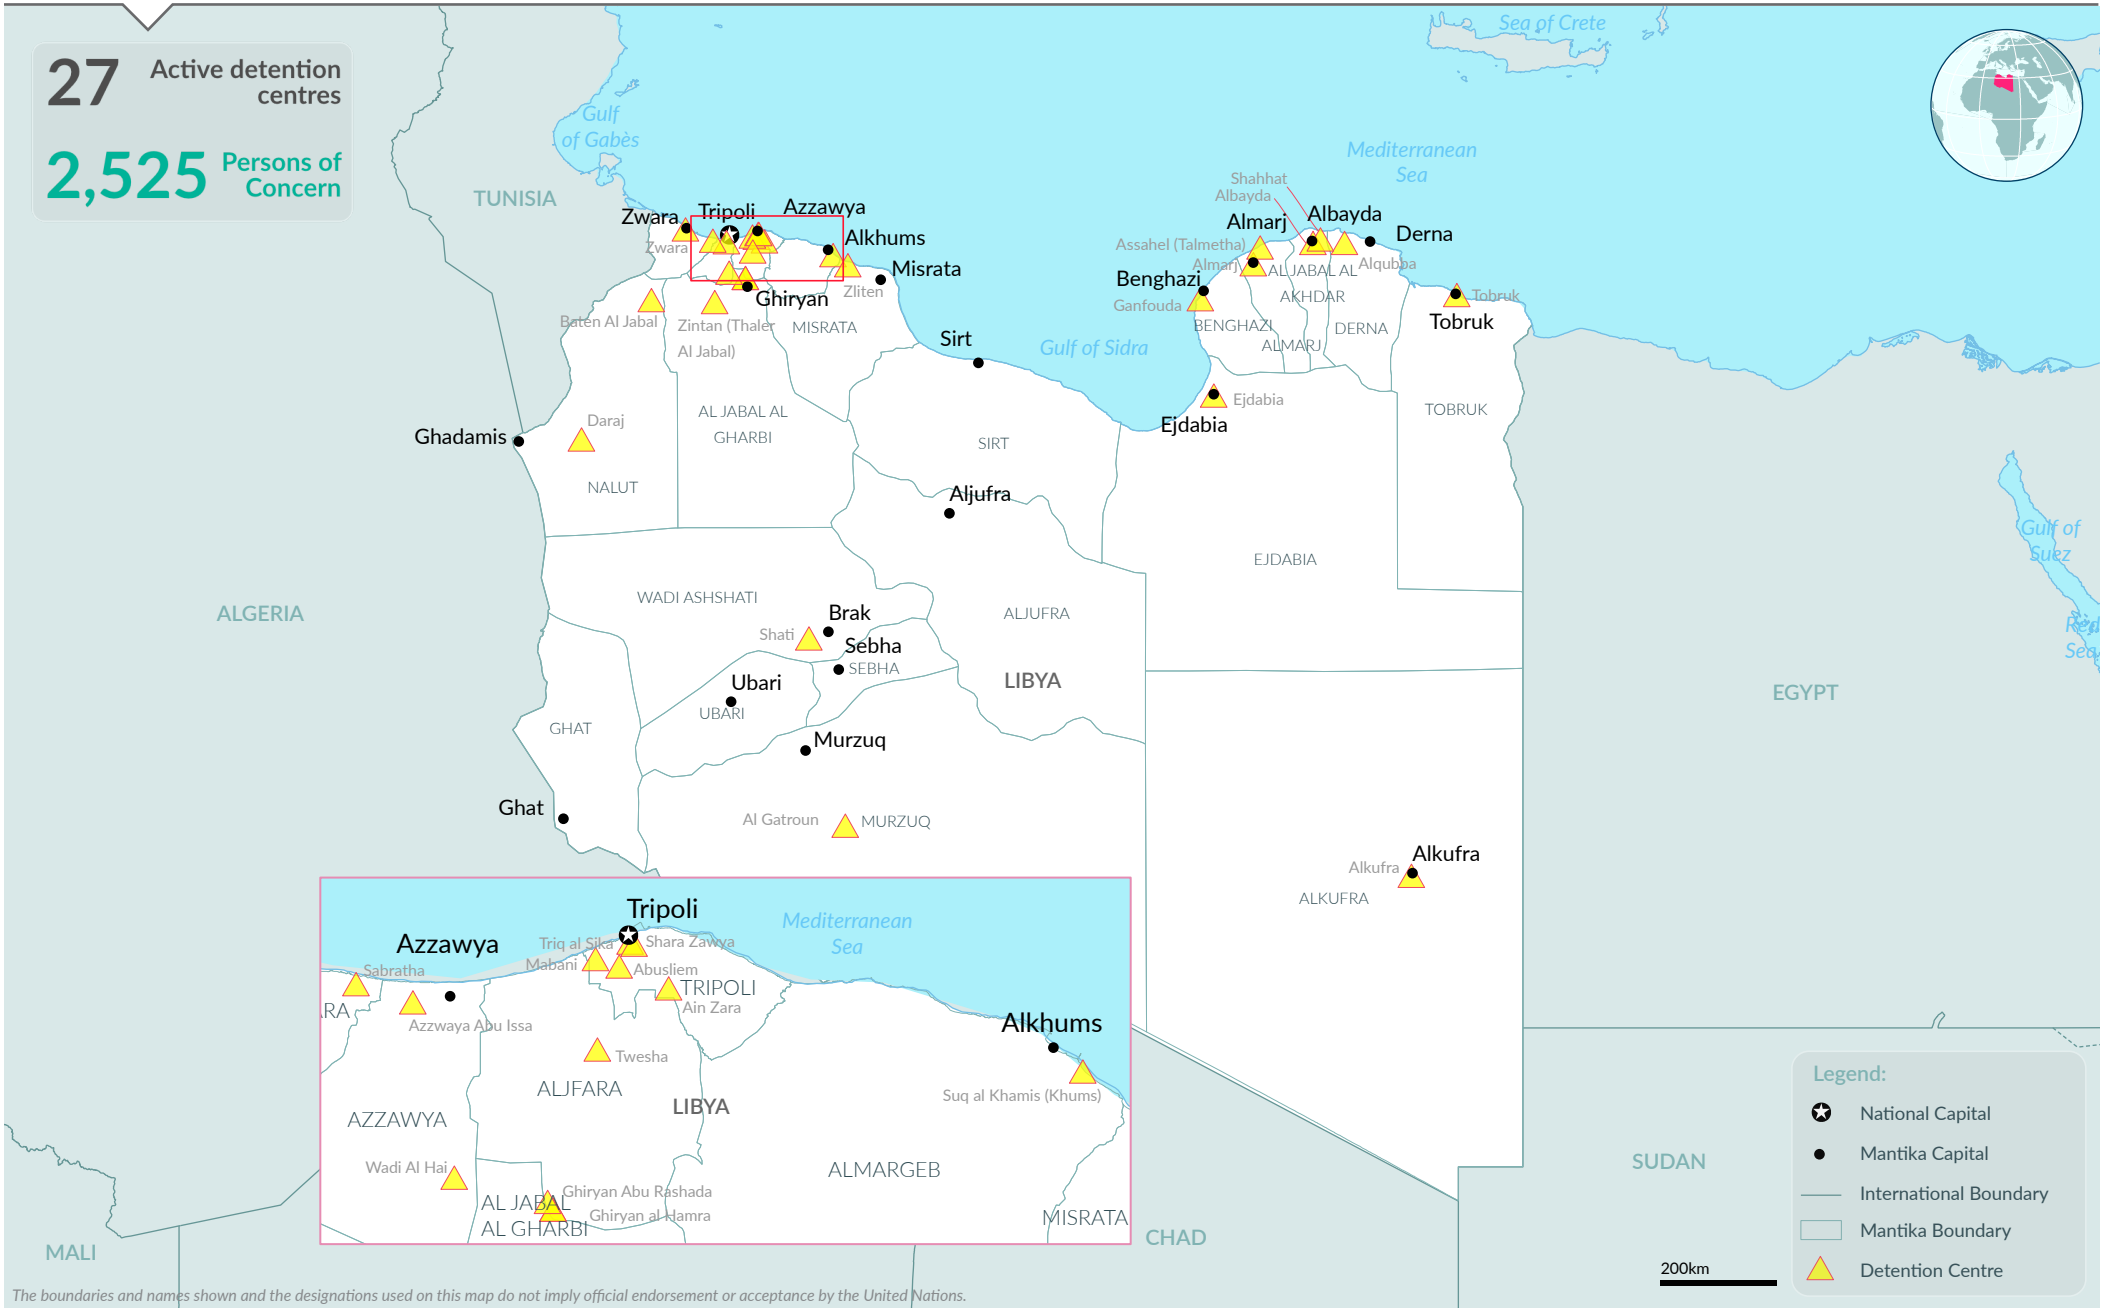

Reference Map - Active Detention Centres in Libya

Figures/ Data as of 24 Oct 2021

The boundaries and names shown and the designations used on this map do not imply official endorsement or acceptance by the United Nations.