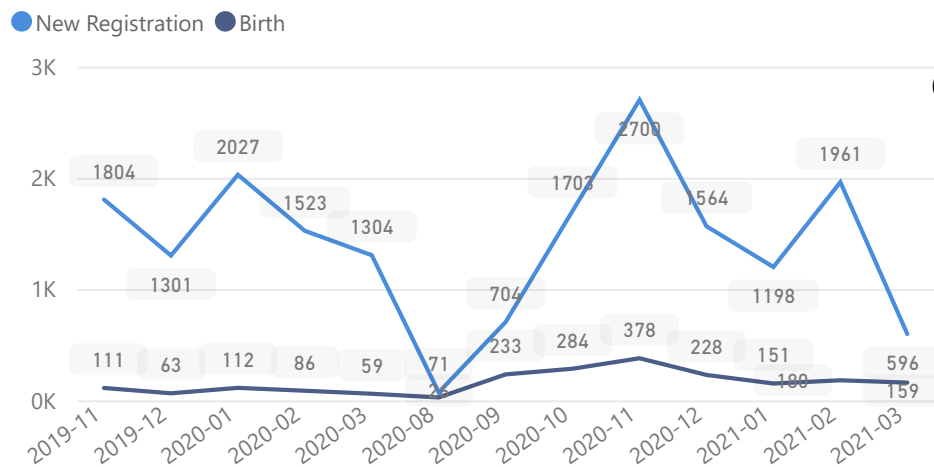

Uganda - Refugee Statistics August 2021 - Kampala

Total Population

93,013

Total Refugees

73,533

Total Households

49,971

Total Asylum-Seekers

19,480

Zones - Top 10

Level3	HHs	Individuals
Makindye Division	14,208	32,499
Kampala Central	22,142	32,413
Rubaga Division	9,680	20,294
Nakawa	815	2,064
Kawempe Division	426	1,410
Kawempe Div	594	1,067
Makerere University	197	278
Ssabagabo-Makindye	55	189
Nansana	61	138
Division A	51	105

Age & Gender Breakdown

Specific Needs - Top 7

New Registration by Month

Occupation - Top 5

Assistance Status

* Age is between 18 - 59 years for Occupation