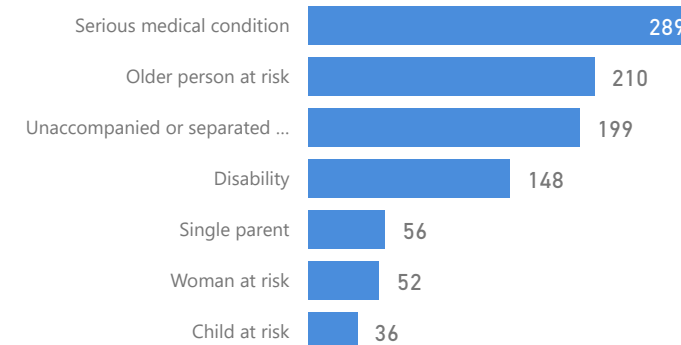

19,480

Zones - Top 10

Level3	HHs	Individuals
Makindye Division	14,208	32,499
Kampala Central	22,142	32,413
Rubaga Division	9,680	20,294
Nakawa	815	2,064
Kawempe Division	426	1,410
Kawempe Div	594	1,067
Makerere University	197	278
Ssabagabo-Makindye	55	189
Nansana	61	138
Division A	51	105

Age & Gender Breakdown

Specific Needs - Top 7

New Registration by Month

Occupation - Top 5

Assistance Status

* Age is between 18 - 59 years for Occupation