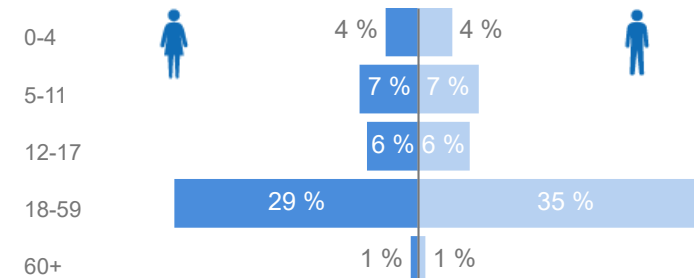

Uganda - Refugee Statistics August 2021 - Kampala

Total Population

93,013

Total Refugees

73,533

Total Households

49,971

Total Asylum-Seekers

Age & Gender Breakdown

Specific Needs - Top 7

New Registration by Month

Occupation - Top 5

Assistance Status

* Age is between 18 - 59 years for Occupation