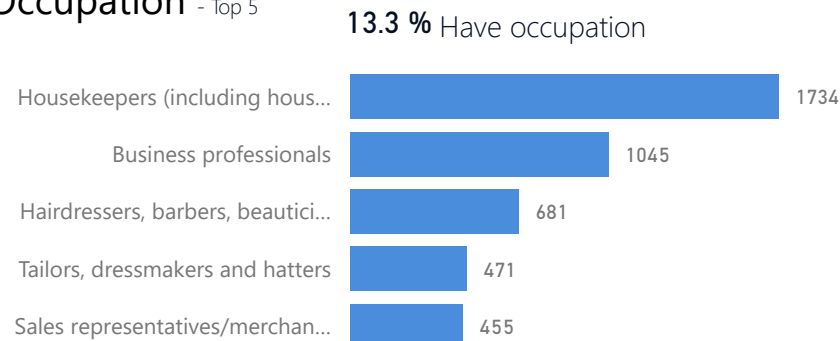

Age & Gender Breakdown

Specific Needs - Top 7

New Registration by Month

Occupation - Top 5

Assistance Status

* Age is between 18 - 59 years for Occupation