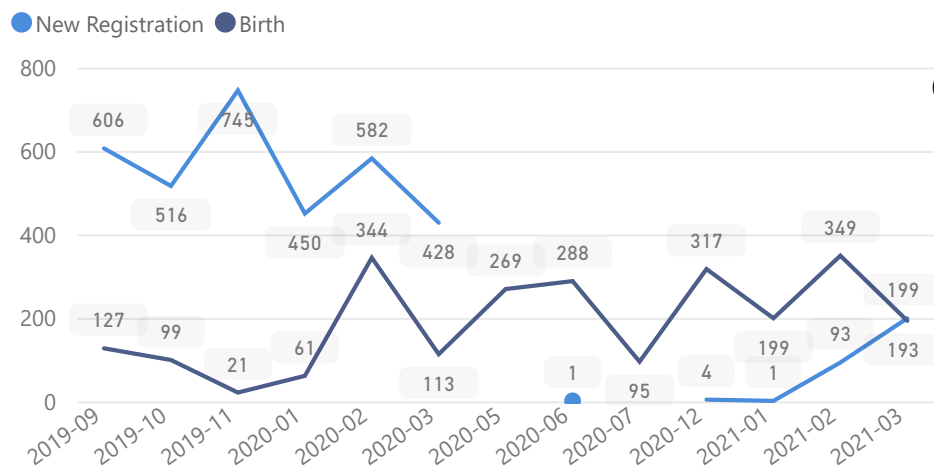

# Uganda - Refugee Statistics August 2021 - Imvepi

Total Population

**70,166**

Total Refugees

**70,164**

Total Households

**20,177**

Total Asylum-Seekers

**2**

Zones - Top 7

Level3	HHs	Individuals
Zone I	9,079	30,216
Zone li	7,405	26,894
Zone lii	2,961	10,449
Zone iv	454	1,118
Zone A	2	2
Zone V	1	1
Zone Vii	1	1

Age & Gender Breakdown

Specific Needs - Top 7

New Registration by Month

Occupation - Top 5

\* Age is between 18 - 59 years for Occupation

Assistance Status