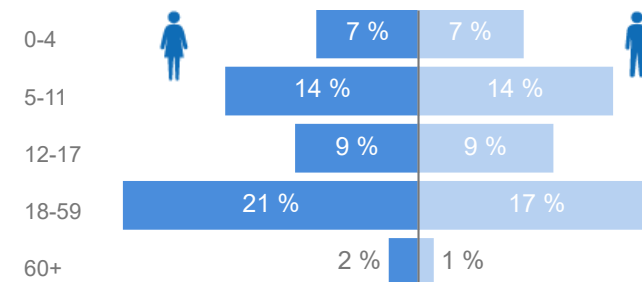

# Uganda - Refugee Statistics August 2021 - Imvepi

Total Population

**70,166**

Total Refugees

**70,164**

Total Households

**20,177**

Total Asylum-Seekers

**2**

Zones - Top 7

Level3	HHs	Individuals
Zone I	9,079	30,216
Zone li	7,405	26,894
Zone lii	2,961	10,449
Zone iv	454	1,118
Zone A	2	2
Zone V	1	1
Zone Vii	1	1

Age & Gender Breakdown

Specific Needs - Top 7

New Registration by Month

Occupation - Top 5

\* Age is between 18 - 59 years for Occupation

Assistance Status