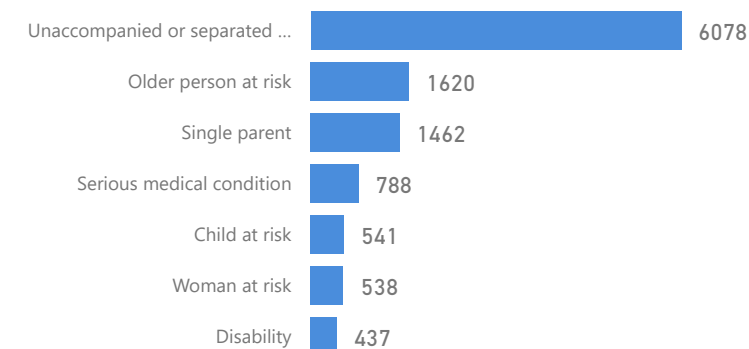

# Uganda - Refugee Statistics August 2021 - Imvepi

Total Population

**70,166**

Total Refugees

**70,164**

Total Households

**20,177**

Total Asylum-Seekers

**2**

Zones - Top 7

Level3	HHs	Individuals
Zone I	9,079	30,216
Zone li	7,405	26,894
Zone lii	2,961	10,449
Zone iv	454	1,118
Zone A	2	2
Zone V	1	1
Zone Vii	1	1

Age & Gender Breakdown

Specific Needs - Top 7

New Registration by Month

Occupation - Top 5

\* Age is between 18 - 59 years for Occupation

Assistance Status