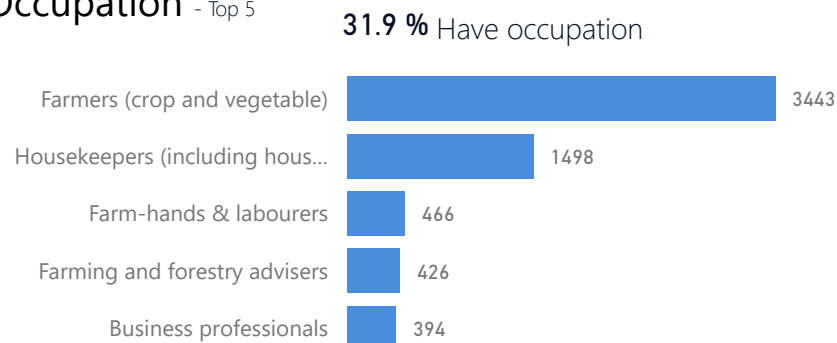

# Uganda - Refugee Statistics August 2021 - Imvepi

Total Population

**70,166**

Total Refugees

**70,164**

Total Households

**20,177**

Total Asylum-Seekers

**2**

Zones - Top 7

Level3	HHs	Individuals
Zone I	9,079	30,216
Zone li	7,405	26,894
Zone lii	2,961	10,449
Zone iv	454	1,118
Zone A	2	2
Zone V	1	1
Zone Vii	1	1

Age & Gender Breakdown

Specific Needs - Top 7

New Registration by Month

Occupation - Top 5

\* Age is between 18 - 59 years for Occupation

Assistance Status