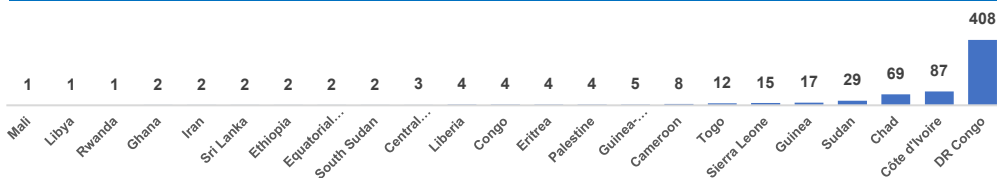

4,482 Urban Refugees in Nigeria as of 31 August 2021

BREAKDOWN BY COUNTRY OF ORIGIN

DEMOGRAPHICS

DISCLAIMER: The boundaries and names shown and the designations used on this map do not imply official endorsement or acceptance by the United Nations.
CREATION DATE: September 2021 SOURCES: UNHCR, HDX FEEDBACK: nigabim@unhcr.org

BREAKDOWN BY YEAR OF REGISTRATION

NATIONALITY OF REGISTERED REFUGEES BETWEEN 1985 – 2010 (MORE THAN 10 YEARS)

1,813 Asylum Seekers in Nigeria as of 31 August 2021

DEMOGRAPHICS

BREAKDOWN BY COUNTRY OF ORIGIN