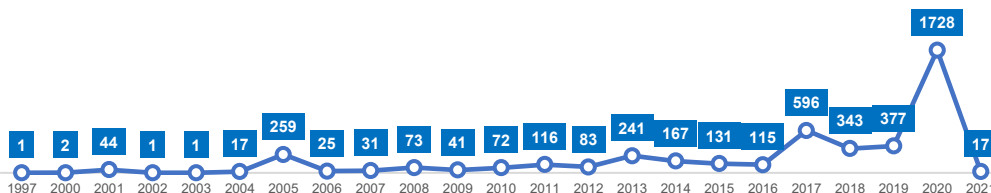

4,482 Urban Refugees in Nigeria as of 31 August 2021

BREAKDOWN BY COUNTRY OF ORIGIN

DEMOGRAPHICS

DISCLAIMER: The boundaries and names shown and the designations used on this map do not imply official endorsement or acceptance by the United Nations.
CREATION DATE: September 2021 SOURCES: UNHCR, HDX FEEDBACK: nigabim@unhcr.org

BREAKDOWN BY YEAR OF REGISTRATION

NATIONALITY OF REGISTERED REFUGEES BETWEEN 1985 – 2010 (MORE THAN 10 YEARS)

1,813 Asylum Seekers in Nigeria as of 31 August 2021

DEMOGRAPHICS

BREAKDOWN BY COUNTRY OF ORIGIN