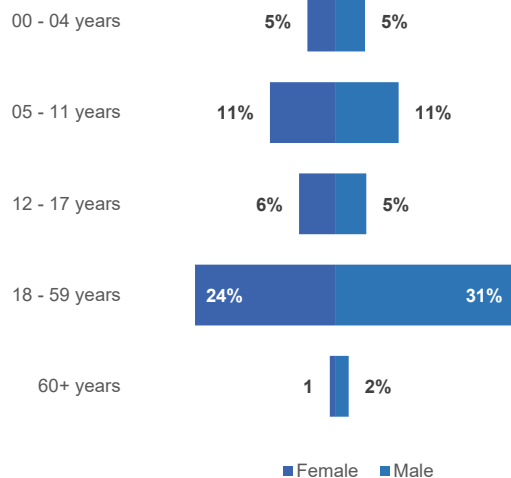

4,482 Urban Refugees in Nigeria as of 31 August 2021

BREAKDOWN BY COUNTRY OF ORIGIN

DEMOGRAPHICS

DISCLAIMER: The boundaries and names shown and the designations used on this map do not imply official endorsement or acceptance by the United Nations.
CREATION DATE: September 2021 SOURCES: UNHCR, HDX FEEDBACK: nigabim@unhcr.org

BREAKDOWN BY YEAR OF REGISTRATION

NATIONALITY OF REGISTERED REFUGEES BETWEEN 1985 – 2010 (MORE THAN 10 YEARS)

1,813 Asylum Seekers in Nigeria as of 31 August 2021

DEMOGRAPHICS

BREAKDOWN BY COUNTRY OF ORIGIN