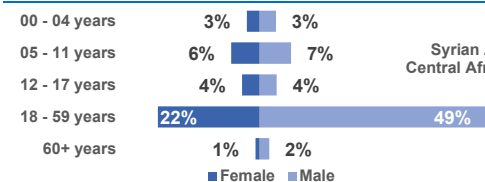

BREAKDOWN BY YEAR OF REGISTRATION

NATIONALITY OF REGISTERED REFUGEES BETWEEN 1985 – 2010 (MORE THAN 10 YEARS)

1,813 Asylum Seekers in Nigeria as of 31 August 2021

DEMOGRAPHICS

BREAKDOWN BY COUNTRY OF ORIGIN