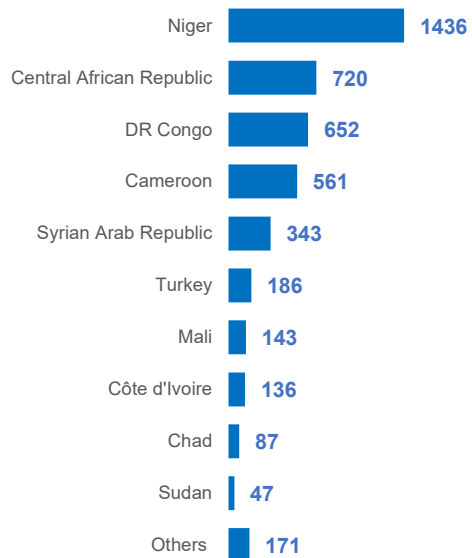

4,482 Urban Refugees in Nigeria as of 31 August 2021

BREAKDOWN BY COUNTRY OF ORIGIN

DEMOGRAPHICS

DISCLAIMER: The boundaries and names shown and the designations used on this map do not imply official endorsement or acceptance by the United Nations.
CREATION DATE: September 2021 SOURCES: UNHCR, HDX FEEDBACK: nigabim@unhcr.org

BREAKDOWN BY YEAR OF REGISTRATION

NATIONALITY OF REGISTERED REFUGEES BETWEEN 1985 – 2010 (MORE THAN 10 YEARS)

1,813 Asylum Seekers in Nigeria as of 31 August 2021

DEMOGRAPHICS

BREAKDOWN BY COUNTRY OF ORIGIN