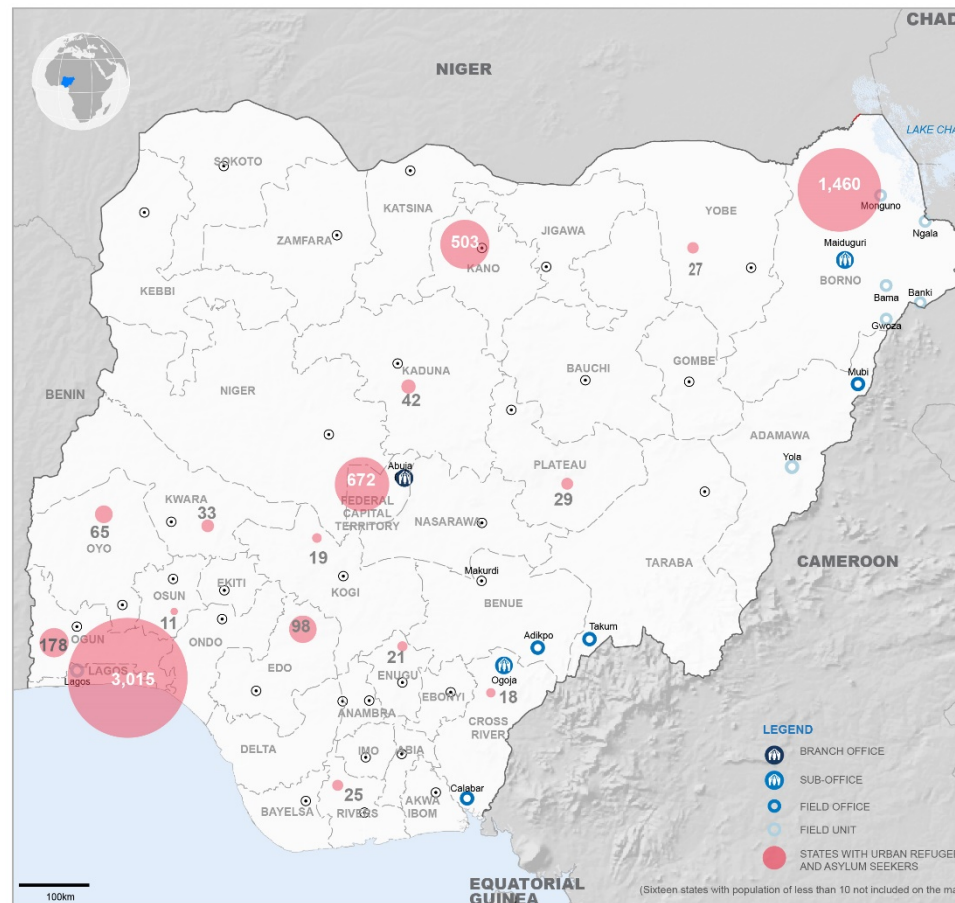

4,482 Urban Refugees in Nigeria as of 31 August 2021

BREAKDOWN BY COUNTRY OF ORIGIN

DEMOGRAPHICS

DISCLAIMER: The boundaries and names shown and the designations used on this map do not imply official endorsement or acceptance by the United Nations.
CREATION DATE: September 2021 SOURCES: UNHCR, HDX FEEDBACK: nigabim@unhcr.org

BREAKDOWN BY YEAR OF REGISTRATION

NATIONALITY OF REGISTERED REFUGEES BETWEEN 1985 – 2010 (MORE THAN 10 YEARS)

1,813 Asylum Seekers in Nigeria as of 31 August 2021

DEMOGRAPHICS

BREAKDOWN BY COUNTRY OF ORIGIN