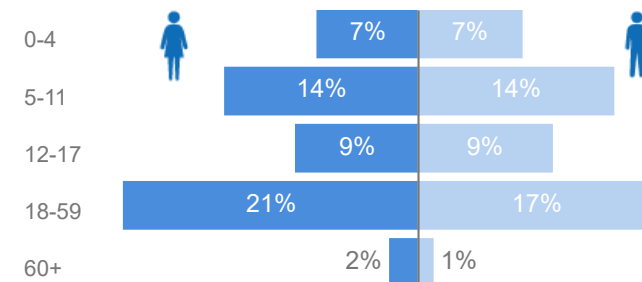

Uganda - Refugee Statistics July 2021 - Imvepi

Total Population

70,183

Total Refugees

70,179

Total Households

20,175

Total Asylum-Seekers

4

Zones - Top 10

Level3	HHs	Individuals
Zone I	9,136	30,754
Zone li	7,434	27,434
Zone lii	2,959	10,467
Zone Iv	574	1,406
Zone Vii	2	2
Zone V	1	1

Age & Gender Breakdown

Women and Children

82%

57,788

Female