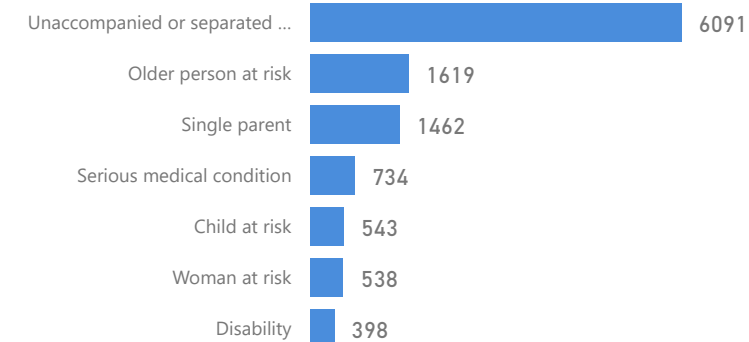

4

Zones - Top 10

Level3	HHs	Individuals
Zone I	9,136	30,754
Zone li	7,434	27,434
Zone lii	2,959	10,467
Zone Iv	574	1,406
Zone Vii	2	2
Zone V	1	1

Age & Gender Breakdown

Women and Children

82%

57,788

Female

52%

36,511

Elderly

3%

2,094

Youth 15-24

23%

16,338

Specific Needs - Top 7

6,272 **4,447**

New Registration by Month

● New Registration ● Birth

Occupation - Top 5

19.9% Have occupation

* Age is between 18 - 59 years for Occupation

Assistance Status