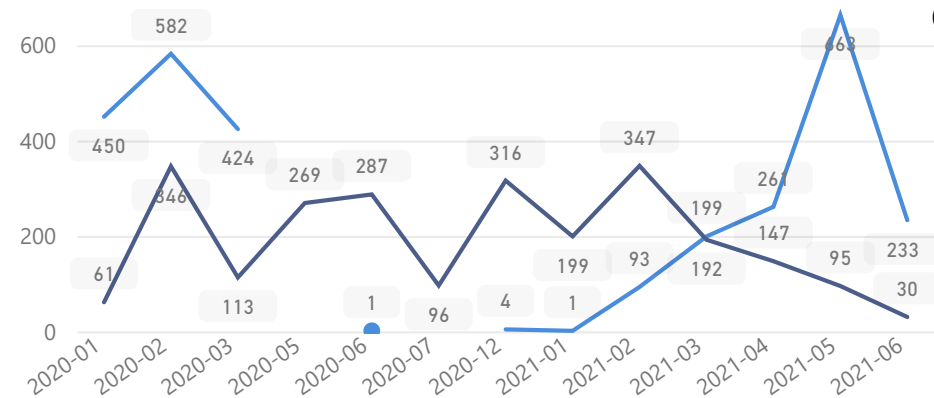

Uganda - Refugee Statistics July 2021 - Imvepi

Total Population

70,183

Total Refugees

70,179

Total Households

20,175

Total Asylum-Seekers

52%

36,511

Elderly

3%

2,094

Youth 15-24

23%

16,338

Specific Needs - Top 7

6,272 **4,447**

New Registration by Month

● New Registration ● Birth

Occupation - Top 5

19.9% Have occupation

* Age is between 18 - 59 years for Occupation

Assistance Status