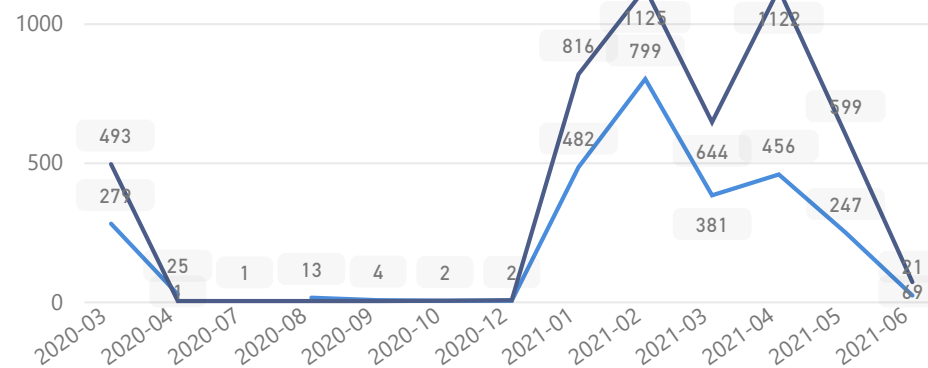

Uganda - Refugee Statistics July 2021 - Bidibidi

Total Population

239,141

Total Households

42,748

Women and Children

85%

203,029

52%

125,516

Youth 15-24

23%

56,073

Zones - Top 10

Level3	HHs	Individuals
Zone 3	11,230	56,637
Zone 2	8,416	52,497
Zone 5	9,598	51,405
Zone 1	7,421	45,453
Zone 4	6,077	33,122
Zone Vi	2	12
Zone Ii	1	8
Zone Iii	1	5
Zone I	1	1
Zone Iv	1	1

Country of Origin	Total
South Sudan	238,966
Sudan	103
Democratic Republic of the Congo	70
Burundi	1
Congo, Republic of the	1

Age & Gender Breakdown

Specific Needs - Top 7

New Registration by Month

● New Registration ● Birth

Occupation - Top 5

* Age is between 18 - 59 years for Occupation

Assistance Status