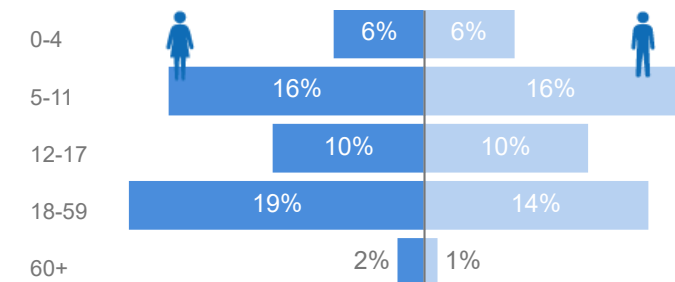

Uganda - Refugee Statistics July 2021 - Bidibidi

Total Population

239,141

Total Households

42,748

Women and Children

85%

203,029

Elderly

2%

5,833

Total Refugees

239,141

Total Asylum-Seekers

0

Female

52%

125,516

Youth 15-24

23%

56,073

Zones - Top 10

Level3	HHs	Individuals
Zone 3	11,230	56,637
Zone 2	8,416	52,497
Zone 5	9,598	51,405
Zone 1	7,421	45,453
Zone 4	6,077	33,122
Zone Vi	2	12
Zone Ii	1	8
Zone Iii	1	5
Zone I	1	1
Zone Iv	1	1

Country of Origin	Total
South Sudan	238,966
Sudan	103
Democratic Republic of the Congo	70
Burundi	1
Congo, Republic of the	1

Age & Gender Breakdown