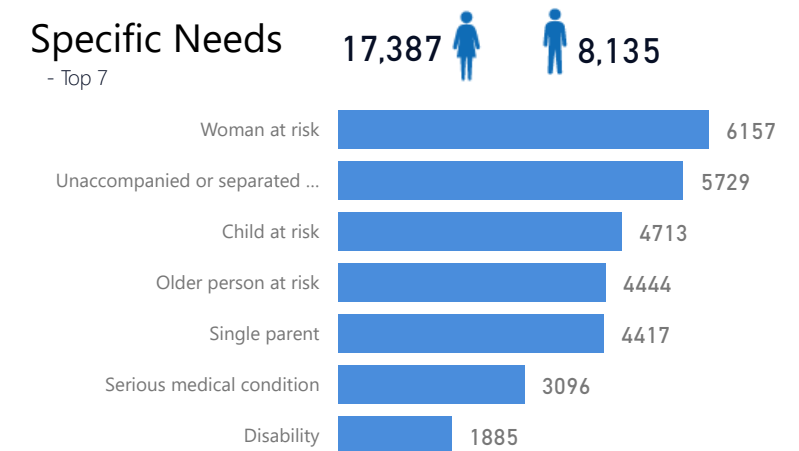

Specific Needs - Top 7