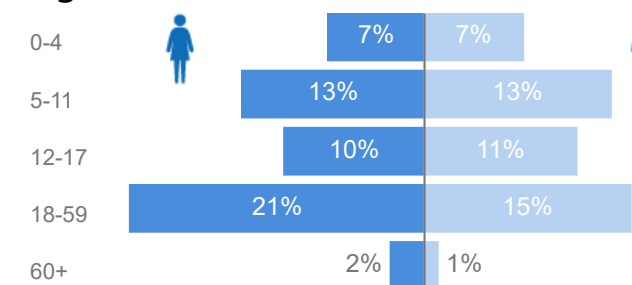

80

Women and Children

84%

194,198

Female

53%

122,585

Elderly

3%

7,703

Youth 15-24

26%

60,278

Zones - Top 10

Level3	HHs	Individuals
Nyumanzi	5,134	48,556
Pagrinya	6,549	40,422
Ayilo I	3,090	28,567
Ayilo II	2,183	17,147
Maaji II	2,972	17,003
Maaji III	2,829	15,564
Boroli I	1,670	10,056
Agojo	1,784	7,448
Mirieyi	970	7,338
Baratuku	981	7,023

Country of Origin	Total
South Sudan	229,813
Sudan	236
Democratic Republic of the Congo	68
Eritrea	6
Ethiopia	4
Burundi	3
Kenya	2
Rwanda	2

Age & Gender Breakdown

Specific Needs - Top 7

New Registration by Month

● New Registration ● Birth

Occupation - Top 5

* Age is between 18 - 59 years for Occupation

Assistance Status