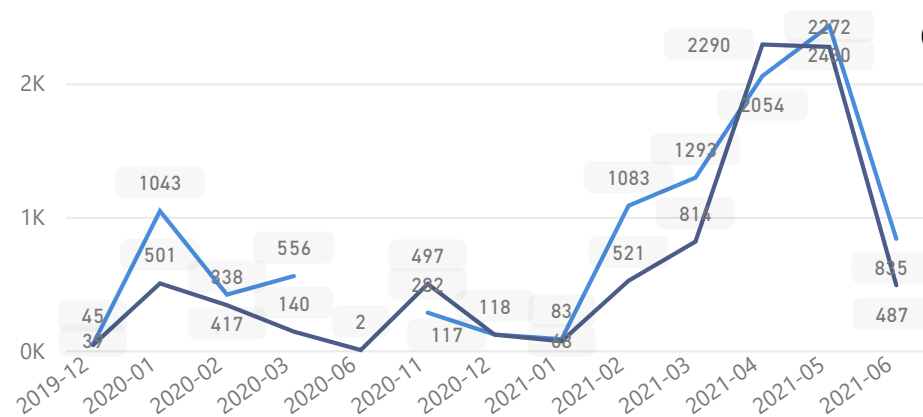

Country of Origin	Total
South Sudan	229,813
Sudan	236
Democratic Republic of the Congo	68
Eritrea	6
Ethiopia	4
Burundi	3
Kenya	2
Rwanda	2

Age & Gender Breakdown

Specific Needs - Top 7

New Registration by Month

● New Registration ● Birth

Occupation - Top 5

* Age is between 18 - 59 years for Occupation

Assistance Status