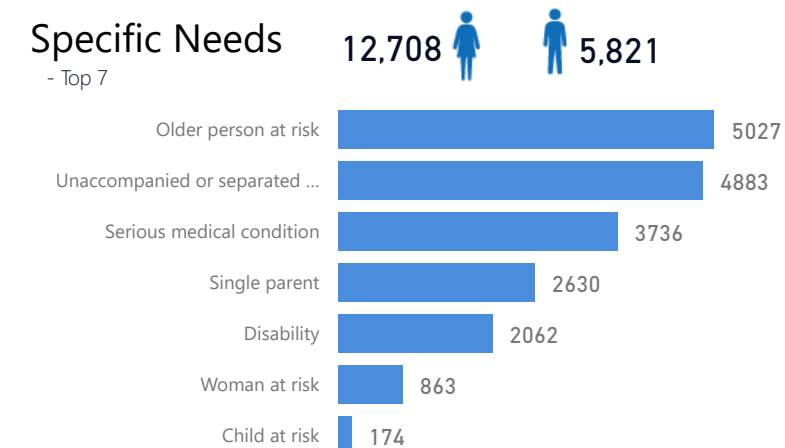

80

Women and Children

84%

194,198

Female

53%

122,585

Elderly

3%

7,703

Youth 15-24

26%

60,278

Zones - Top 10

Level3	HHs	Individuals
Nyumanzi	5,134	48,556
Pagrinya	6,549	40,422
Ayilo I	3,090	28,567
Ayilo II	2,183	17,147
Maaji II	2,972	17,003
Maaji III	2,829	15,564
Boroli I	1,670	10,056
Agojo	1,784	7,448
Mirieyi	970	7,338
Baratuku	981	7,023

Country of Origin	Total
South Sudan	229,813
Sudan	236
Democratic Republic of the Congo	68
Eritrea	6
Ethiopia	4
Burundi	3
Kenya	2
Rwanda	2

Age & Gender Breakdown

Specific Needs - Top 7

New Registration by Month

● New Registration ● Birth

Occupation - Top 5

* Age is between 18 - 59 years for Occupation

Assistance Status