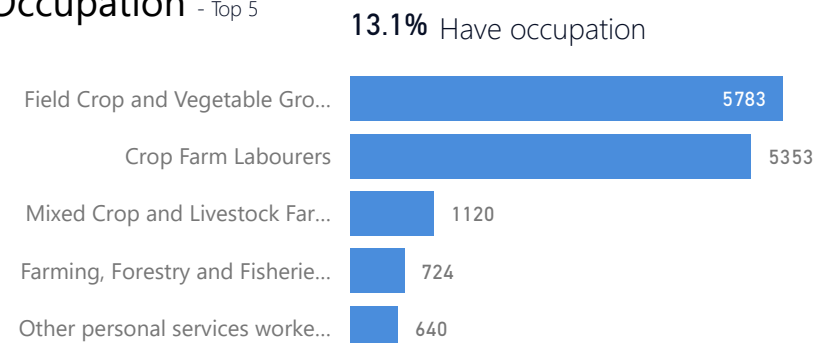

Country of Origin	Total
South Sudan	229,813
Sudan	236
Democratic Republic of the Congo	68
Eritrea	6
Ethiopia	4
Burundi	3
Kenya	2
Rwanda	2

Age & Gender Breakdown

Specific Needs - Top 7

New Registration by Month

● New Registration ● Birth

Occupation - Top 5

* Age is between 18 - 59 years for Occupation

Assistance Status