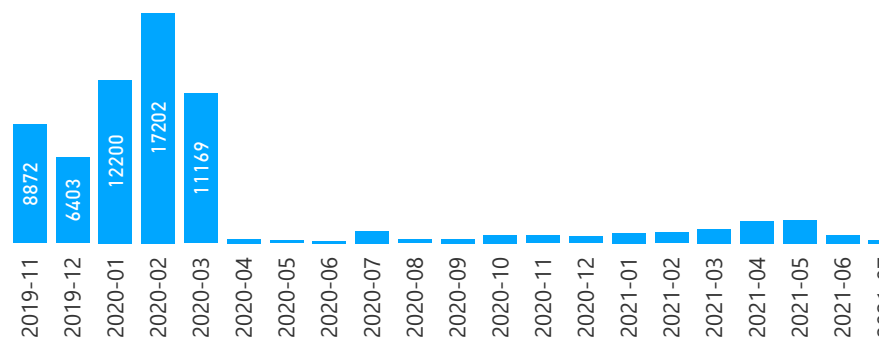

Registered New Arrivals by Arrival Month