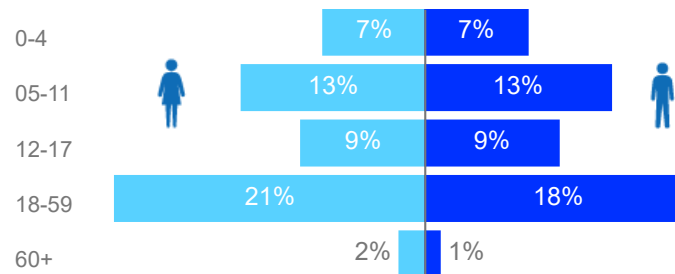

#### Female

52%

772,460

#### Youth

24%

354,373

## South Sudanese by Ethnicity - Top 6

## Age & Gender Breakdown