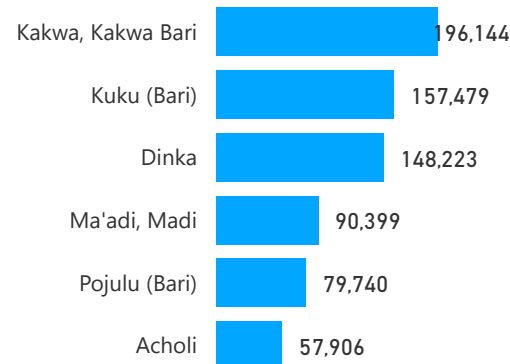

#### Living in Urban areas

6%

93,179

#### Female

52%

772,460

## South Sudanese by Ethnicity - Top 6