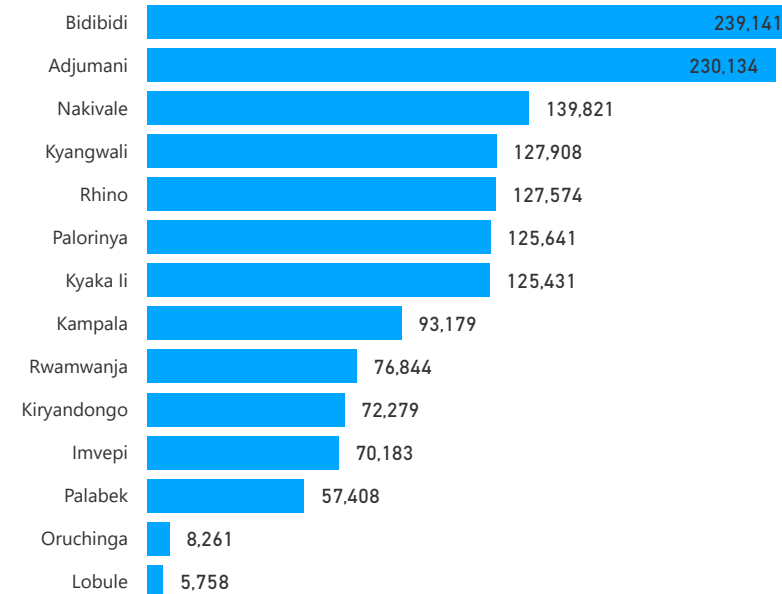

Population by Location