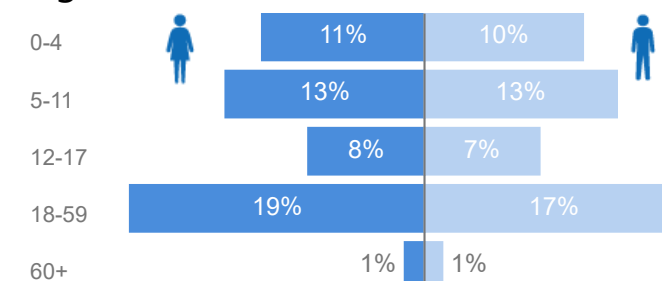

Uganda - Refugee Statistics June 2021 - Rwamwanja

Total Population

76,852

Total Refugees

76,210

Total Households

18,393

Total Asylum-Seekers

Country of Origin

Country of Origin	Total
Democratic Republic of the Congo	76,398
Rwanda	225
South Sudan	160
Burundi	55
Kenya	7
Central African Republic	3
United Republic of Tanzania	2

Age & Gender Breakdown

Specific Needs - Top 7

New Registration by Month

Occupation - Top 5

* Age is between 18 - 59 years for Occupation

Assistance Status