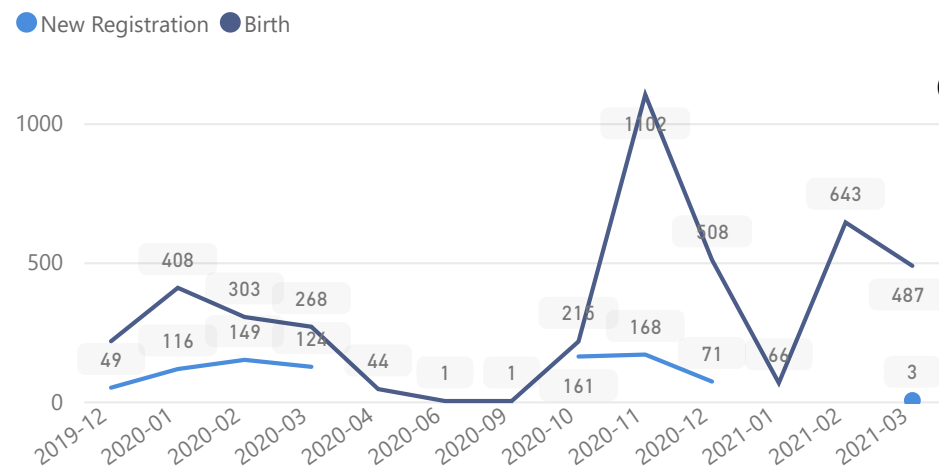

Uganda - Refugee Statistics June 2021 - Rwamwanja

Total Population

76,852

Total Refugees

76,210

Total Households

18,393

Total Asylum-Seekers

Country of Origin

Country of Origin	Total
Democratic Republic of the Congo	76,398
Rwanda	225
South Sudan	160
Burundi	55
Kenya	7
Central African Republic	3
United Republic of Tanzania	2

Age & Gender Breakdown

Specific Needs - Top 7

New Registration by Month

Occupation - Top 5

* Age is between 18 - 59 years for Occupation

Assistance Status