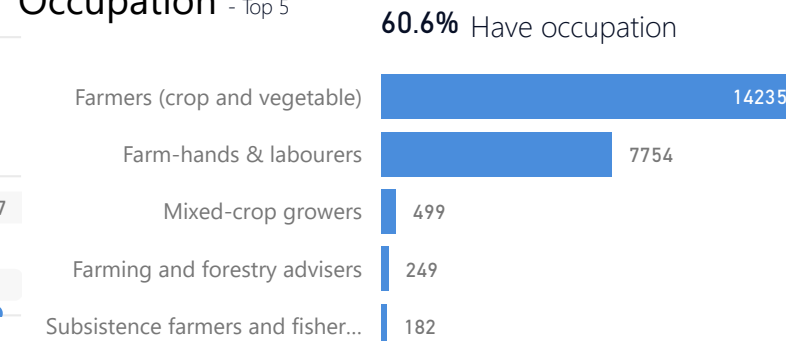

Country of Origin

Country of Origin	Total
Democratic Republic of the Congo	76,398
Rwanda	225
South Sudan	160
Burundi	55
Kenya	7
Central African Republic	3
United Republic of Tanzania	2

Age & Gender Breakdown

Specific Needs - Top 7

New Registration by Month

Occupation - Top 5

* Age is between 18 - 59 years for Occupation

Assistance Status