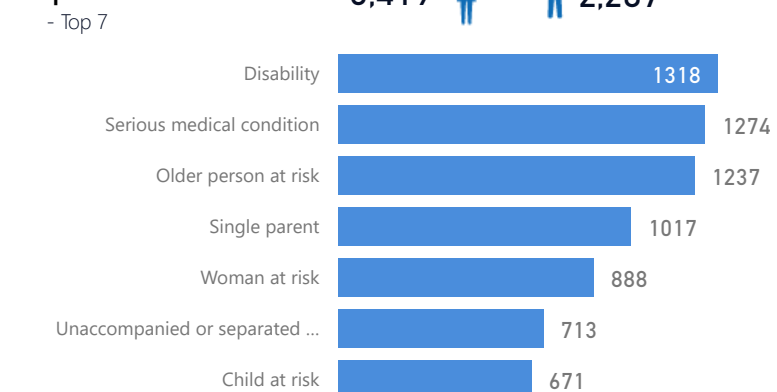

Uganda - Refugee Statistics June 2021 - Rwamwanja

Total Population

76,852

Total Refugees

76,210

Total Households

18,393

Total Asylum-Seekers

642

Zones

Level3	HHs	Individuals
Kyempango	4,989	20,643
Kaihora	2,428	10,851
Mahani	2,702	10,487
Nkoma	1,974	8,441
Ntenungi	1,836	8,207
Base Camp	1,800	7,027
Mahiga	1,150	4,364
Kikuura	654	2,595
Waijagahe	515	2,160
Buguta	376	1,480

Country of Origin

Country of Origin	Total
Democratic Republic of the Congo	76,398
Rwanda	225
South Sudan	160
Burundi	55
Kenya	7
Central African Republic	3
United Republic of Tanzania	2

Age & Gender Breakdown

Specific Needs - Top 7

New Registration by Month

Occupation - Top 5

* Age is between 18 - 59 years for Occupation

Assistance Status