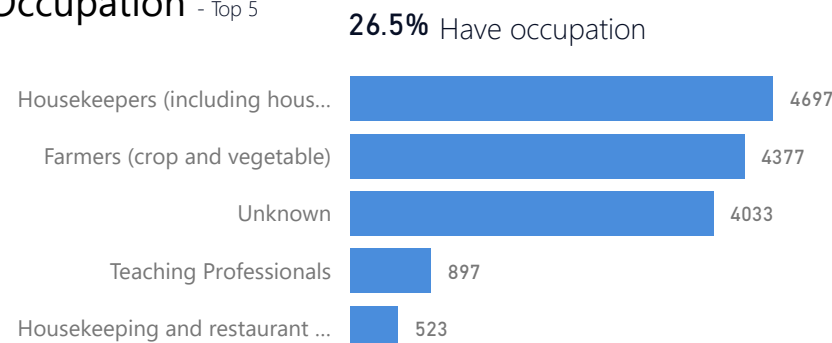

## Age & Gender Breakdown

## Specific Needs

- Top 7

## Occupation - Top 5

\* Age is between 18 - 59 years for Occupation