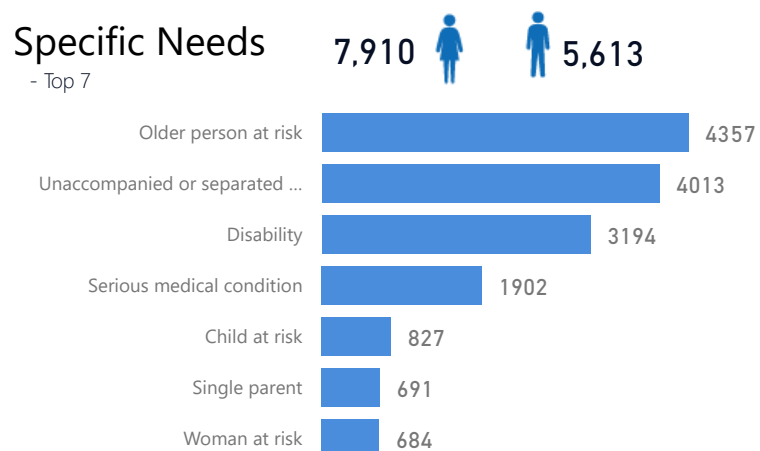

Specific Needs

- Top 7