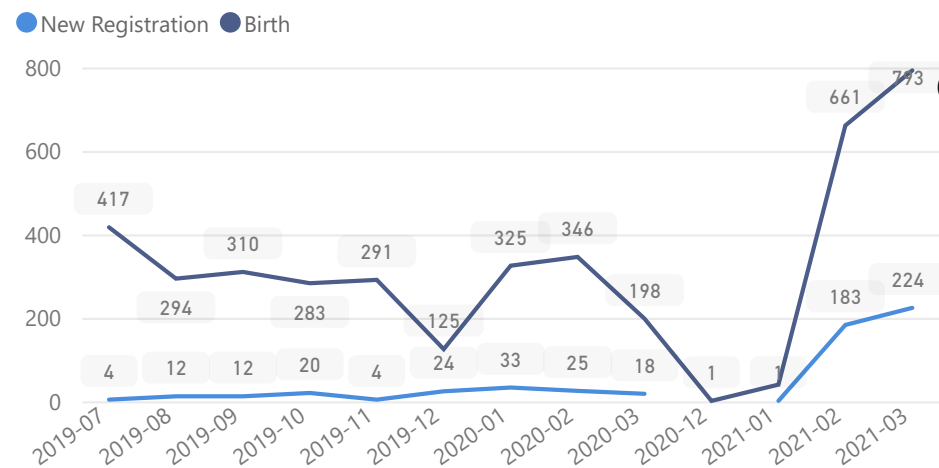

## Country of Origin

Country of Origin	Total
South Sudan	125,536
Democratic Republic of the Congo	61
Sudan	34

## Age & Gender Breakdown

## Specific Needs

- Top 7

## Occupation - Top 5

\* Age is between 18 - 59 years for Occupation