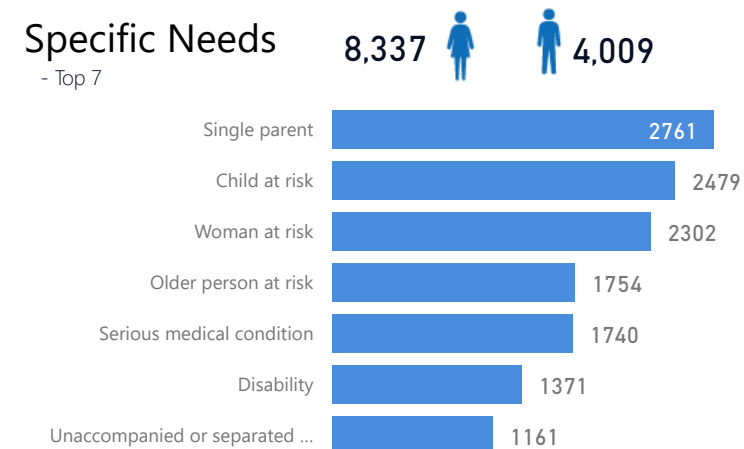

1,238

Women and Children

82%

104,460

Female

53%

67,717

Elderly

3%

4,331

Youth 15-24

19%

23,756

Zones - Top 10

Level3	HHs	Individuals
Maratatu D	5,062	14,741
Mombasa	3,970	12,008
Maratatu B	4,360	11,761
Kavule	4,412	11,446
Nyampindu	4,507	11,289
Kyebitaka	2,471	9,339
Maratatu A	3,139	8,829
Mukarange	3,041	7,870
Maratatu C	2,123	6,022
Kentomi	1,850	5,813

Country of Origin

Country of Origin	Total
Democratic Republic of the Congo	123,837
South Sudan	3,497
Rwanda	578
Burundi	104
Kenya	11
Somalia	7
Sudan	2

Age & Gender Breakdown

Specific Needs - Top 7

New Registration by Month

Occupation - Top 5

* Age is between 18 - 59 years for Occupation

Assistance Status