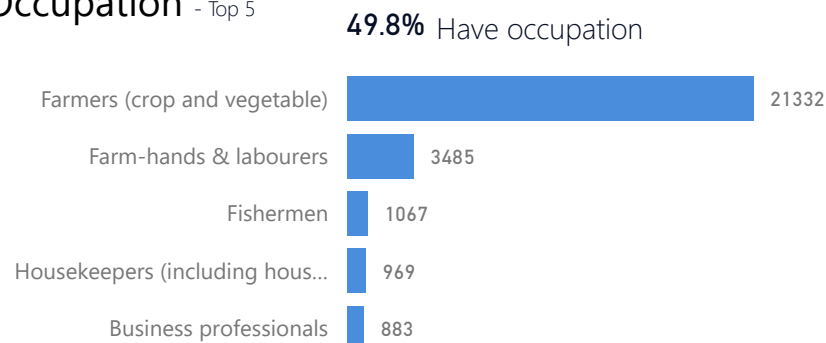

Country of Origin

Country of Origin	Total
Democratic Republic of the Congo	123,837
South Sudan	3,497
Rwanda	578
Burundi	104
Kenya	11
Somalia	7
Sudan	2

Age & Gender Breakdown

Specific Needs - Top 7

New Registration by Month

Occupation - Top 5

* Age is between 18 - 59 years for Occupation

Assistance Status