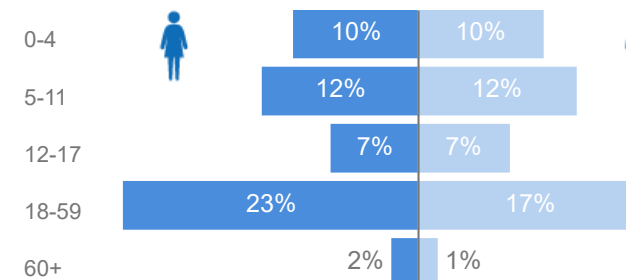

Uganda - Refugee Statistics June 2021 - Kyangwali

Total Population

128,037

Total Refugees

126,799

Total Households

42,107

Total Asylum-Seekers

1,238

Women and Children

82%

104,460

Female

53%

67,717

Elderly

3%

4,331

Youth 15-24

19%

23,756

Zones - Top 10

Level3	HHs	Individuals
Maratatu D	5,062	14,741
Mombasa	3,970	12,008
Maratatu B	4,360	11,761
Kavule	4,412	11,446
Nyampindu	4,507	11,289
Kyebitaka	2,471	9,339
Maratatu A	3,139	8,829
Mukarange	3,041	7,870
Maratatu C	2,123	6,022
Kentomi	1,850	5,813

Country of Origin

Country of Origin	Total
Democratic Republic of the Congo	123,837
South Sudan	3,497
Rwanda	578
Burundi	104
Kenya	11
Somalia	7
Sudan	2

Age & Gender Breakdown