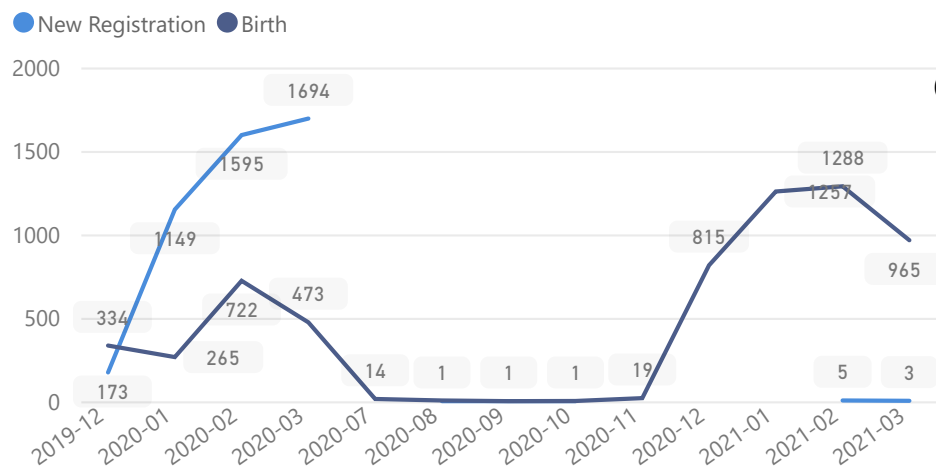

Country of Origin

Country of Origin	Total
Democratic Republic of the Congo	123,837
South Sudan	3,497
Rwanda	578
Burundi	104
Kenya	11
Somalia	7
Sudan	2

Age & Gender Breakdown

Specific Needs - Top 7

New Registration by Month

Occupation - Top 5

* Age is between 18 - 59 years for Occupation

Assistance Status