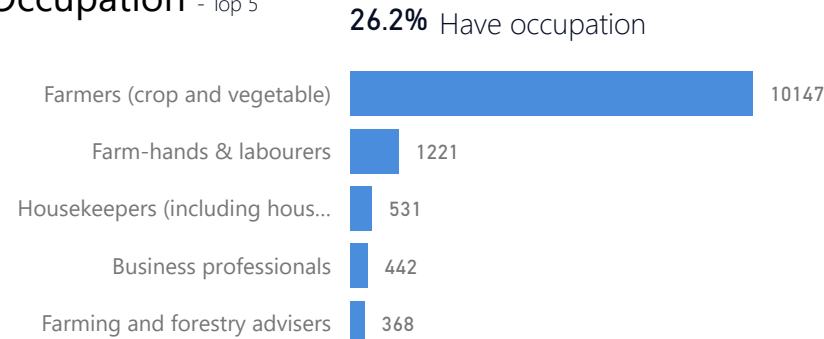

Country of Origin

Country of Origin	Total
Democratic Republic of the Congo	119,367
Burundi	3,601
Rwanda	2,397
South Sudan	27
Kenya	15
Ethiopia	11
Somalia	9

Age & Gender Breakdown

Specific Needs - Top 7

New Registration by Month

Occupation - Top 5

* Age is between 18 - 59 years for Occupation

Assistance Status