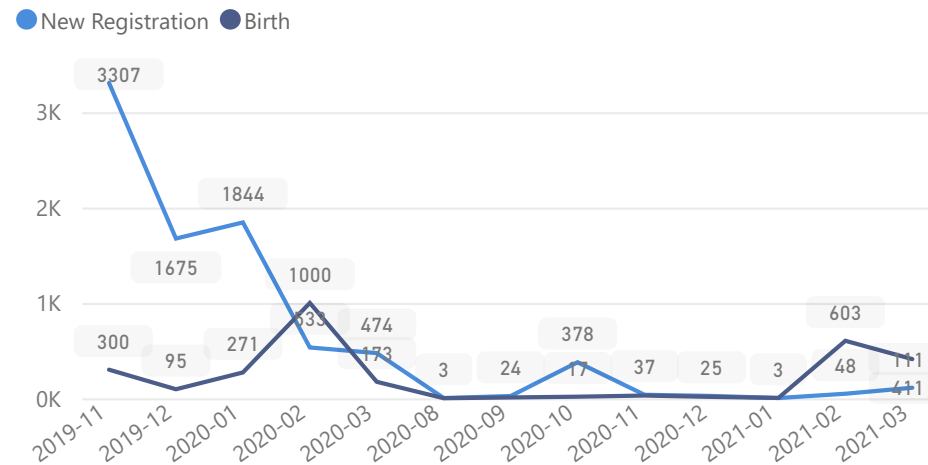

Country of Origin

Country of Origin	Total
Democratic Republic of the Congo	119,367
Burundi	3,601
Rwanda	2,397
South Sudan	27
Kenya	15
Ethiopia	11
Somalia	9

Age & Gender Breakdown

Specific Needs - Top 7

New Registration by Month

Occupation - Top 5

* Age is between 18 - 59 years for Occupation

Assistance Status