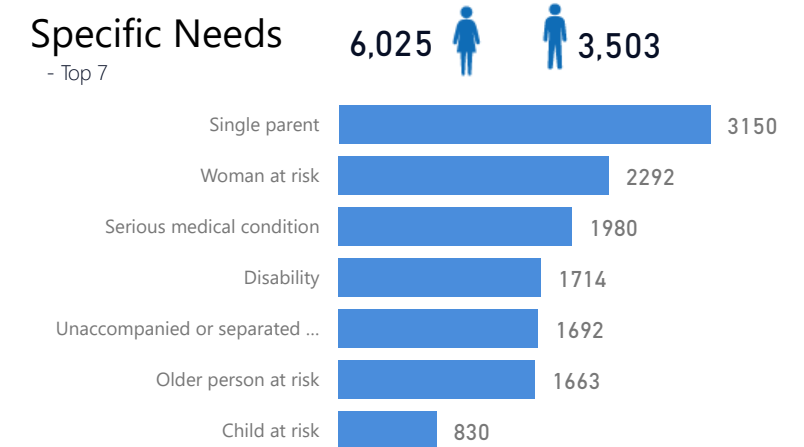

1,256

Women and Children

78%

97,367

Female

50%

62,810

Elderly

3%

3,333

Youth 15-24

22%

27,155

Zones - Top 10

Level3	HHs	Individuals
Sweswe	7,925	25,002
Byabakora	6,719	20,794
Mukondo	5,419	17,609
Itambabiniga	5,260	16,065
Bwiriza	5,530	15,523
Kakoni	3,210	8,833
Buliti	2,825	8,191
Kaborogota	2,366	7,177
Bukere	1,235	5,004
Makindye Division	20	46

Country of Origin

Country of Origin	Total
Democratic Republic of the Congo	119,367
Burundi	3,601
Rwanda	2,397
South Sudan	27
Kenya	15
Ethiopia	11
Somalia	9

Age & Gender Breakdown

Specific Needs - Top 7

New Registration by Month

Occupation - Top 5

* Age is between 18 - 59 years for Occupation

Assistance Status