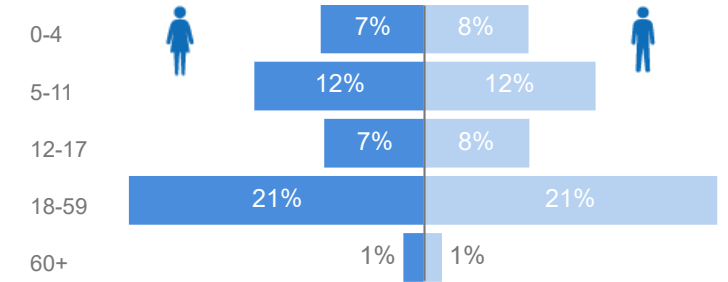

Uganda - Refugee Statistics June 2021 - Kyaka Ii

Total Population

125,450

Total Refugees

124,194

Total Households

40,948

Total Asylum-Seekers

1,256

Women and Children

78%

97,367

Female

50%

62,810

Elderly

3%

3,333

Youth 15-24

22%

27,155

Zones - Top 10

Level3	HHs	Individuals
Sweswe	7,925	25,002
Byabakora	6,719	20,794
Mukondo	5,419	17,609
Itambabiniga	5,260	16,065
Bwiriza	5,530	15,523
Kakoni	3,210	8,833
Buliti	2,825	8,191
Kaborogota	2,366	7,177
Bukere	1,235	5,004
Makindye Division	20	46

Country of Origin

Country of Origin	Total
Democratic Republic of the Congo	119,367
Burundi	3,601
Rwanda	2,397
South Sudan	27
Kenya	15
Ethiopia	11
Somalia	9

Age & Gender Breakdown