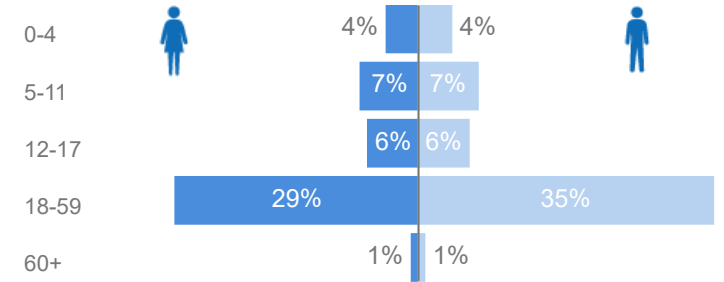

Uganda - Refugee Statistics June 2021 - Kampala

Total Population

93,275

Total Refugees

73,556

Total Households

50,088

Total Asylum-Seekers

Age & Gender Breakdown

Specific Needs - Top 7

New Registration by Month

Occupation - Top 5

Assistance Status

* Age is between 18 - 59 years for Occupation