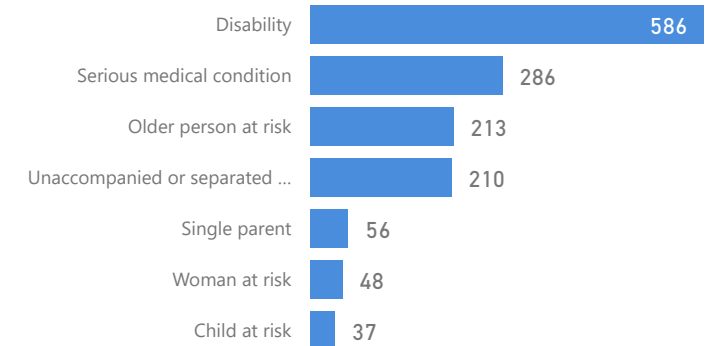

Age & Gender Breakdown

Specific Needs - Top 7

New Registration by Month

Occupation - Top 5

Assistance Status

* Age is between 18 - 59 years for Occupation