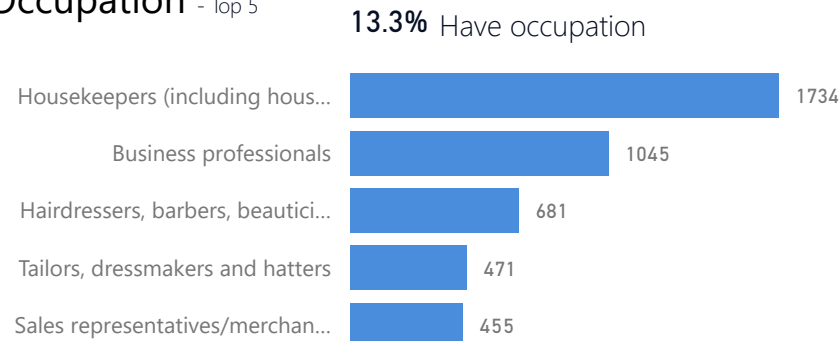

Age & Gender Breakdown

Specific Needs - Top 7

New Registration by Month

Occupation - Top 5

Assistance Status

* Age is between 18 - 59 years for Occupation