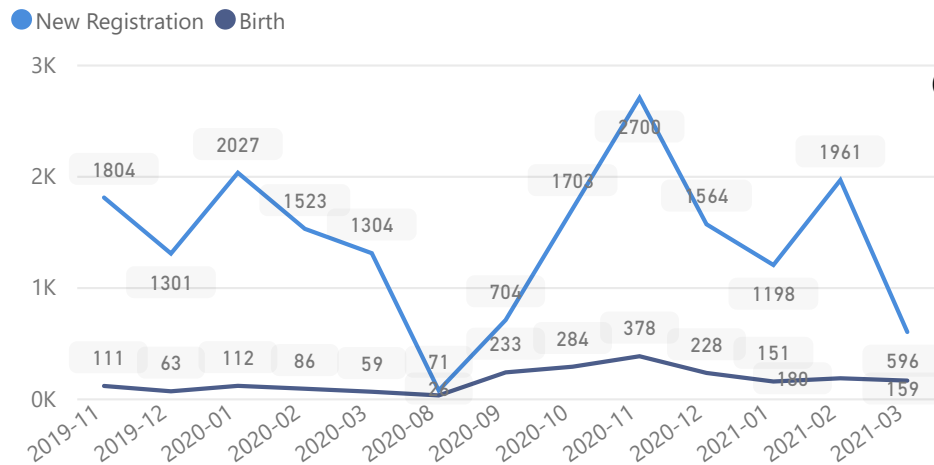

Uganda - Refugee Statistics June 2021 - Kampala

Total Population

93,275

Total Refugees

73,556

Total Households

50,088

Total Asylum-Seekers

19,719

Zones - Top 10

Level3	HHs	Individuals
Makindye Division	14,208	32,499
Kampala Central	22,142	32,413
Rubaga Division	9,680	20,294
Nakawa	815	2,064
Kawempe Division	426	1,410
Kawempe Div	594	1,067
Makerere University	197	278
Ssabagabo-Makindye	55	189
Nansana	61	138
Division A	51	105

Age & Gender Breakdown

Specific Needs - Top 7

New Registration by Month

Occupation - Top 5

Assistance Status

* Age is between 18 - 59 years for Occupation