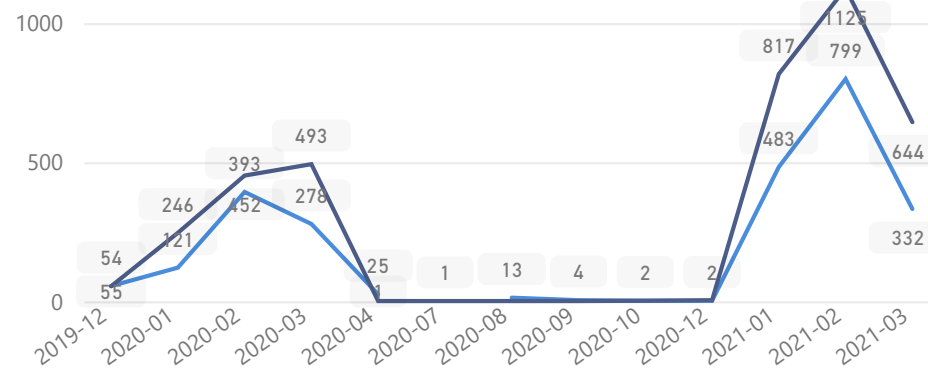

Uganda - Refugee Statistics June 2021 - Bidibidi

Total Population

239,148

Total Refugees

239,148

Total Households

42,746

Total Asylum-Seekers

2%

5,831

Youth 15-24

23%

56,012

Zones - Top 10

Level3	HHs	Individuals
Zone 3	11,244	55,291
Zone 2	8,413	52,486
Zone 5	9,604	50,802
Zone 1	7,364	45,410
Zone 4	6,070	32,707
Zone li	1	8
Zone Vi	1	7
Zone lii	1	5
Zone I	1	1
Zone iv	1	1

Country of Origin	Total
South Sudan	238,977
Sudan	103
Democratic Republic of the Congo	66
Burundi	1
Congo, Republic of the	1

Age & Gender Breakdown

Specific Needs - Top 7

New Registration by Month

● New Registration ● Birth

Occupation - Top 5

* Age is between 18 - 59 years for Occupation

Assistance Status