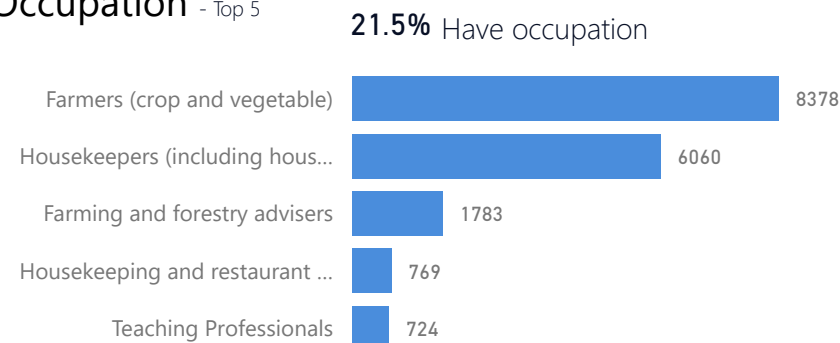

Country of Origin	Total
South Sudan	238,977
Sudan	103
Democratic Republic of the Congo	66
Burundi	1
Congo, Republic of the	1

Age & Gender Breakdown

Specific Needs - Top 7

New Registration by Month

● New Registration ● Birth

Occupation - Top 5

* Age is between 18 - 59 years for Occupation

Assistance Status