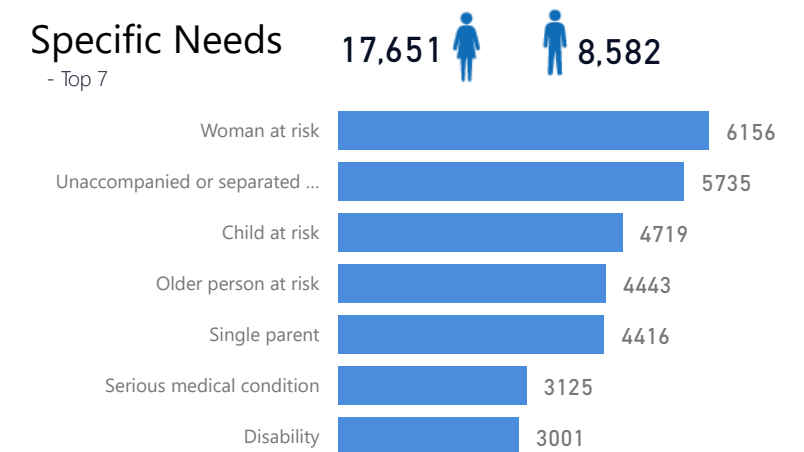

Specific Needs - Top 7