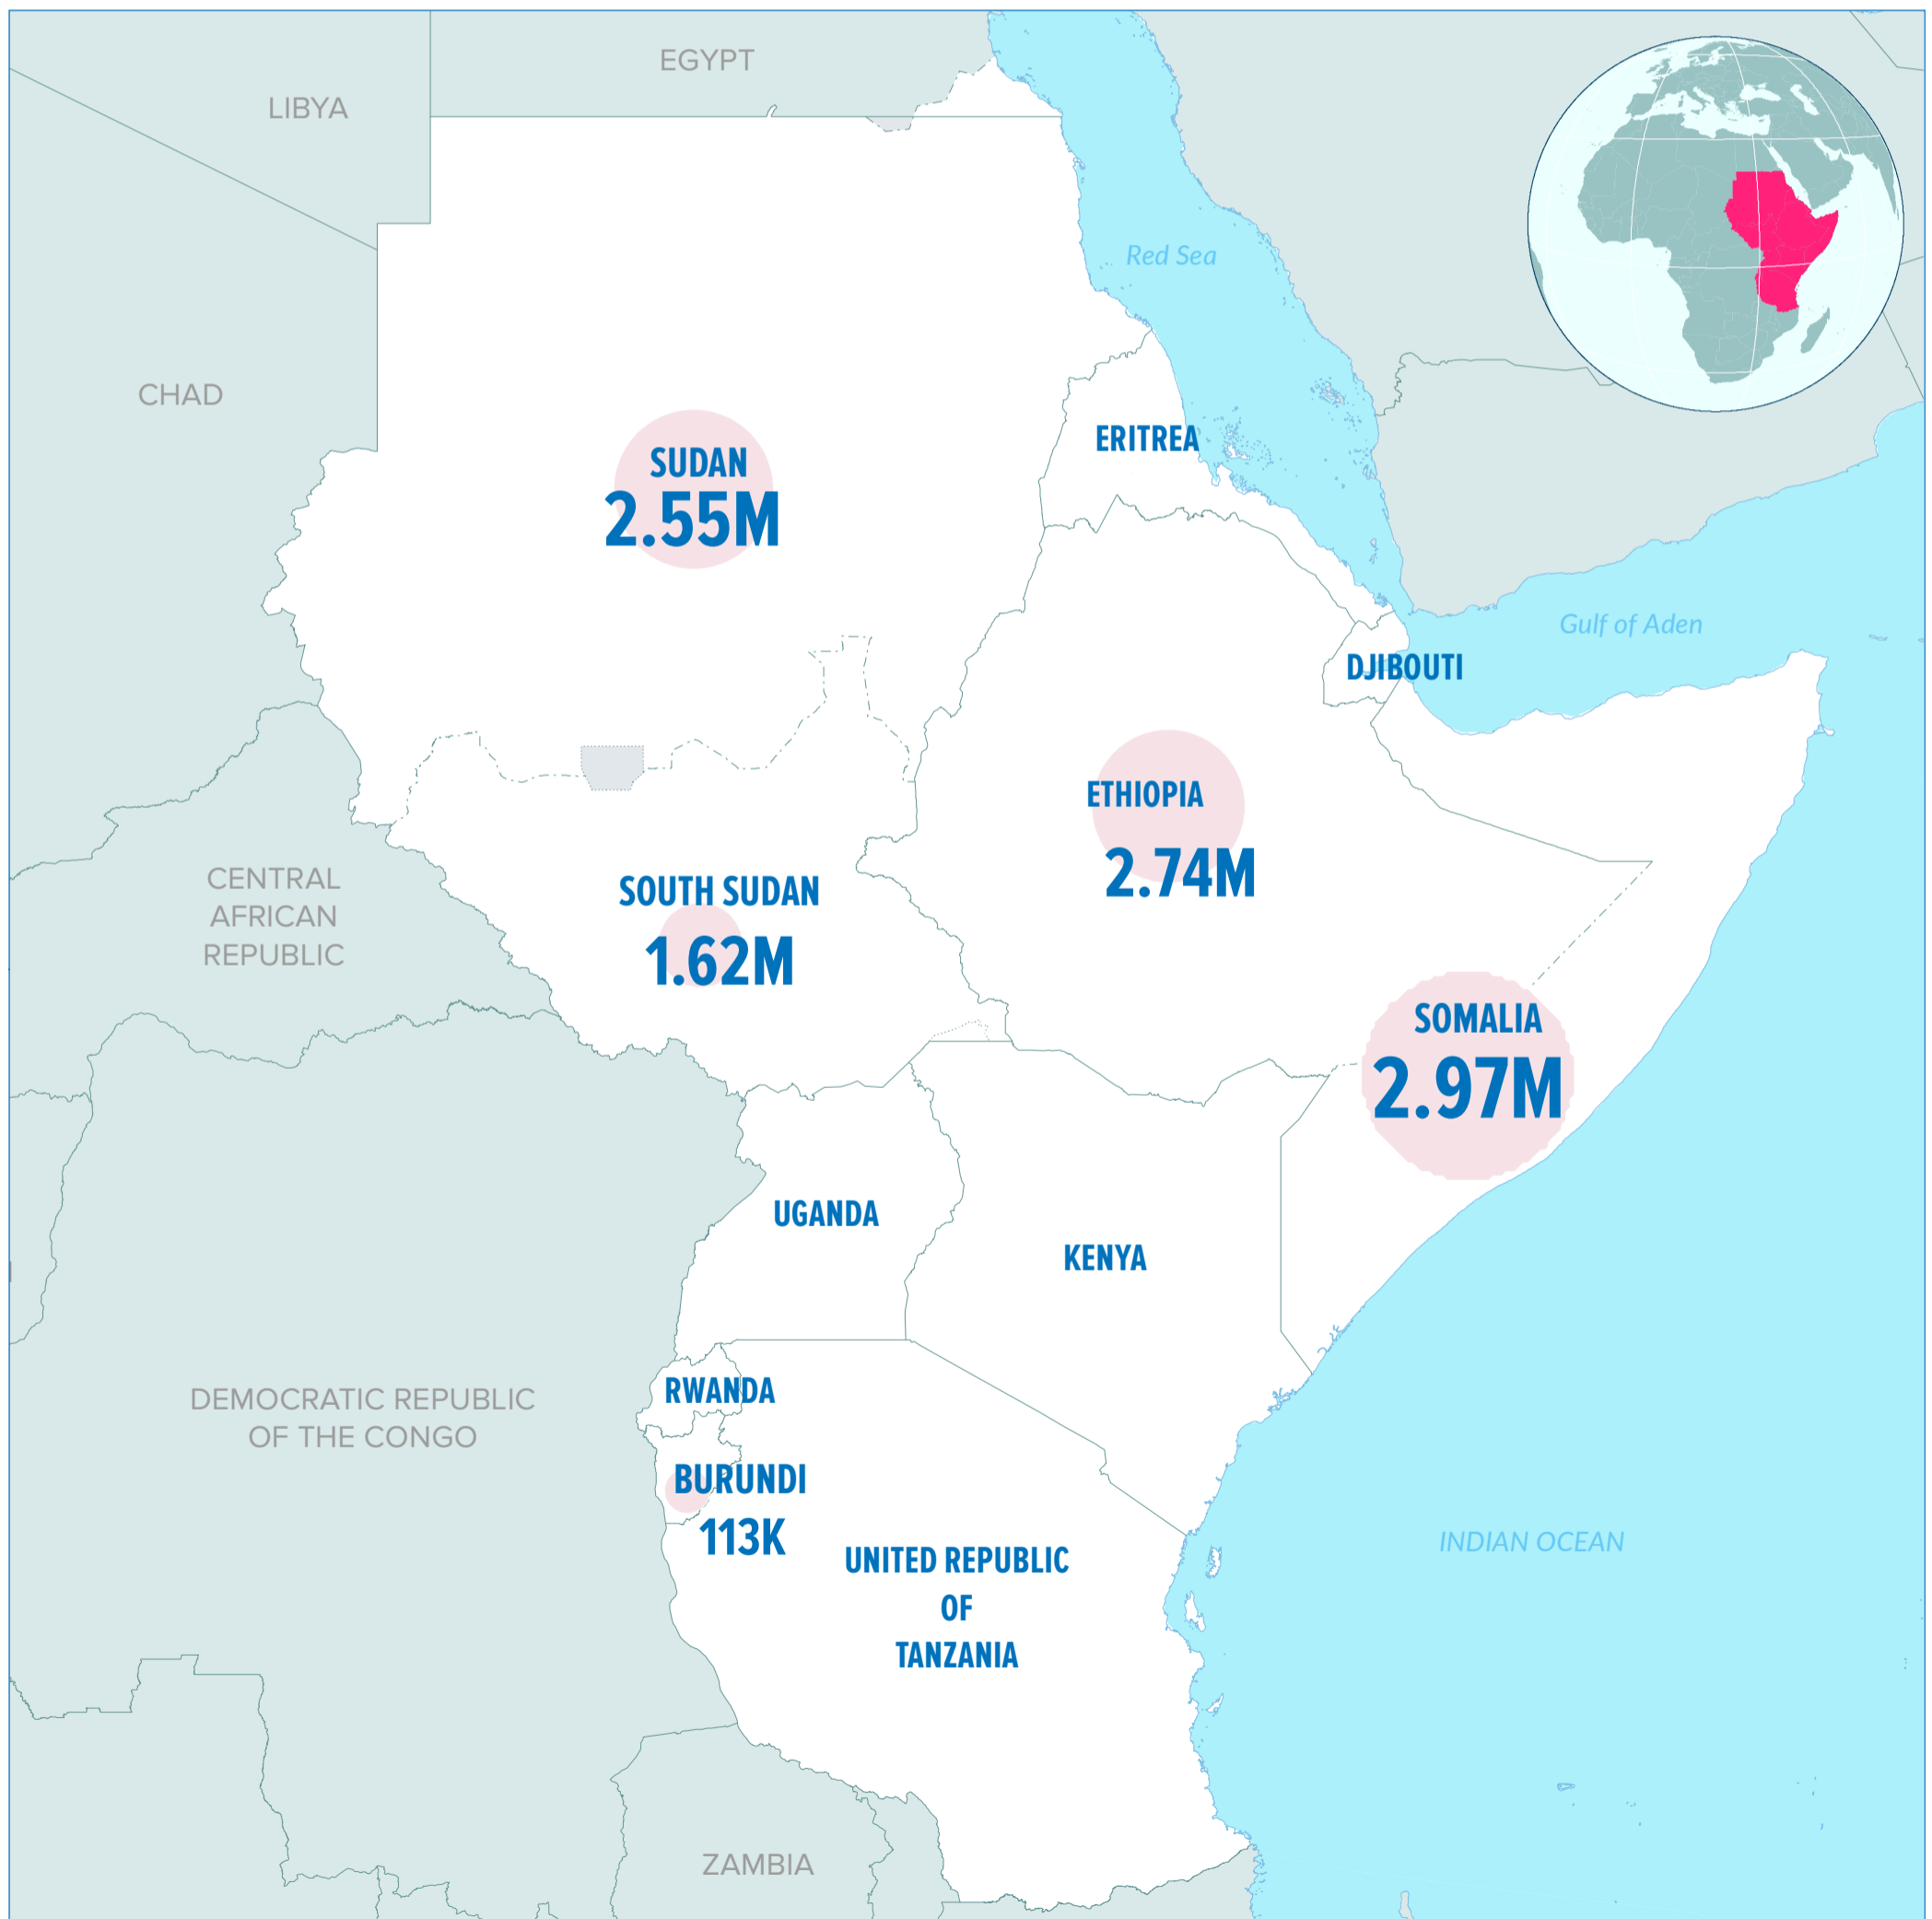

9.99M

INTERNALLY DISPLACED PERSONS (IDPS)

The boundaries and names shown and the designations used on this map do not imply official endorsement or acceptance by the United Nations. Final boundaries between the Republic of Sudan and the Republic of South Sudan and Somalia and Ethiopia has not yet been determined. Final status of the Abyei area is not yet determined. Statistics shown should be considered provisional and subject to change. Refugee statistics based on UNHCR Monthly statistical reports as of 30 April 2021, or latest available. IDP Statistics from OCHA, IOM reports