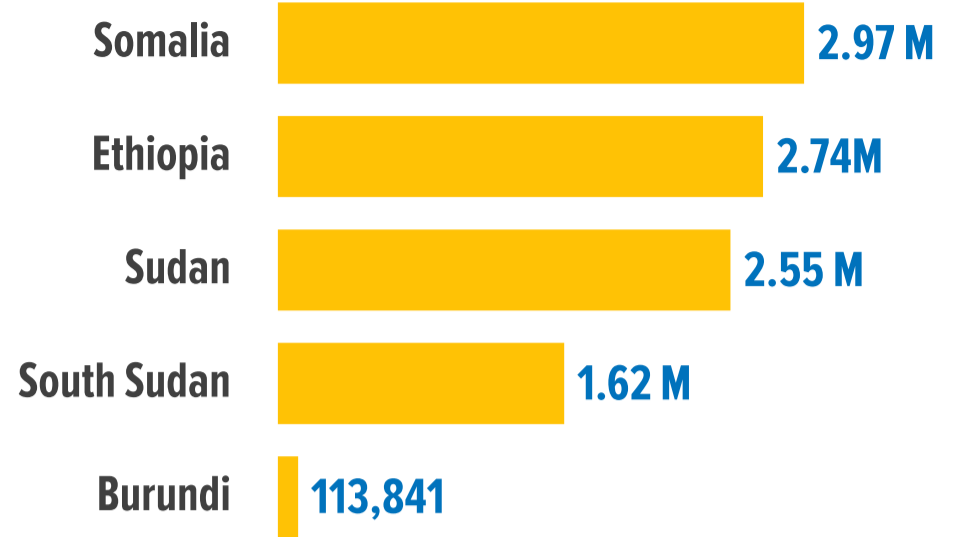

9.99M

INTERNALLY DISPLACED PERSONS (IDPS)

The boundaries and names shown and the designations used on this map do not imply official endorsement or acceptance by the United Nations. Final boundaries between the Republic of Sudan and the Republic of South Sudan and Somalia and Ethiopia has not yet been determined. Final status of the Abyei area is not yet determined. Statistics shown should be considered provisional and subject to change. Refugee statistics based on UNHCR Monthly statistical reports as of 30 April 2021, or latest available. IDP Statistics from OCHA, IOM reports