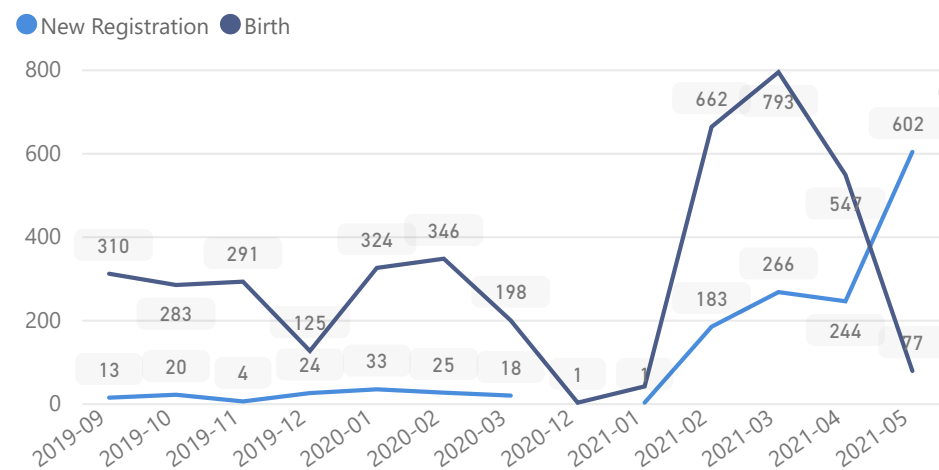

Country of Origin

Country of Origin	Total
South Sudan	125,522
Democratic Republic of the Congo	61
Sudan	34

Age & Gender Breakdown

Specific Needs - Top 7

New Registration by Month

Occupation - Top 5

* Age is between 18 - 59 years for Occupation