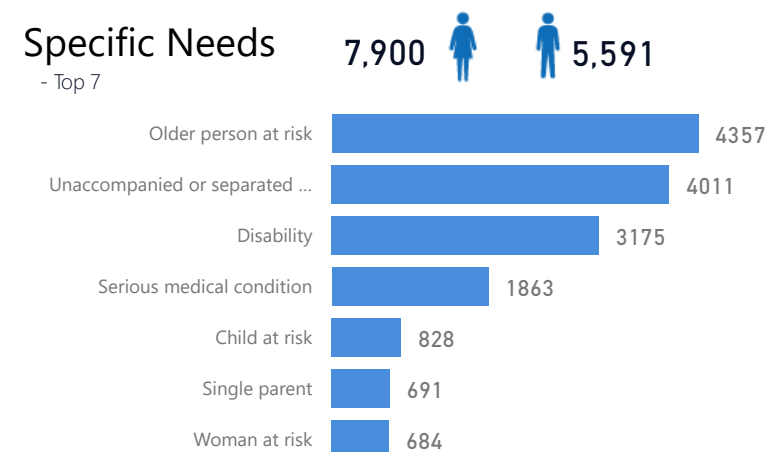

17

Women and Children

81%

101,174

Female

53%

66,221

Elderly

4%

5,480

Youth 15-24

24%

30,672

Zones - Top 10

Level3	HHs	Individuals
Morobi	8,507	35,295
Dongo West	6,376	25,578
Chinyi	4,901	19,360
Basecamp Ibakwe	3,352	15,112
Dongo East	3,088	12,994
Belemaling	2,396	10,248
Budri	1,843	7,022
Ranch 1	2	7

Country of Origin

Country of Origin	Total
South Sudan	125,522
Democratic Republic of the Congo	61
Sudan	34

Age & Gender Breakdown

Specific Needs - Top 7

New Registration by Month

Occupation - Top 5

* Age is between 18 - 59 years for Occupation