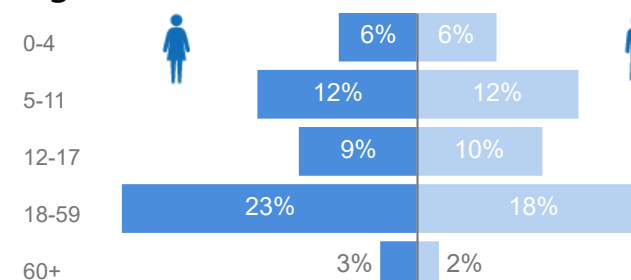

17

Women and Children

81%

101,174

Female

53%

66,221

Elderly

4%

5,480

Youth 15-24

24%

30,672

Zones - Top 10

Level3	HHs	Individuals
Morobi	8,507	35,295
Dongo West	6,376	25,578
Chinyi	4,901	19,360
Basecamp Ibakwe	3,352	15,112
Dongo East	3,088	12,994
Belemaling	2,396	10,248
Budri	1,843	7,022
Ranch 1	2	7

Country of Origin

Country of Origin	Total
South Sudan	125,522
Democratic Republic of the Congo	61
Sudan	34

Age & Gender Breakdown

Specific Needs - Top 7

New Registration by Month

Occupation - Top 5

* Age is between 18 - 59 years for Occupation