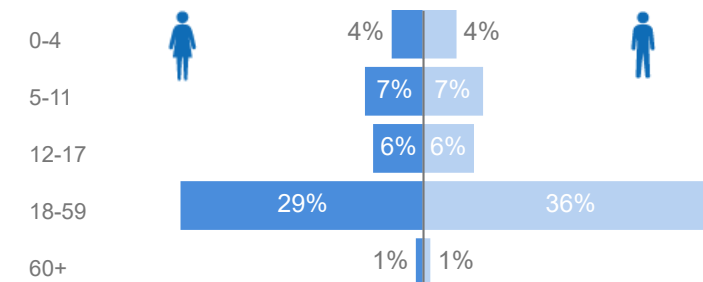

19,394

Women and Children

64%

59,033

Female

47%

43,339

Elderly

1%

1,389

Youth 15-24

27%

24,588

Zones - Top 10

Level3	HHs	Individuals
Kampala Central	22,789	33,217
Makindye Division	14,443	32,906
Rubaga Division	9,775	20,549
Nakawa	819	2,061
Kawempe Division	430	1,420
Kawempe Div	610	1,083
Makerere University	197	278
Ssabagabo-Makindye	56	192
Nansana	59	136
Division A	47	90

Country of Origin

Country of Origin	Total
Somalia	33,496
Democratic Republic of the Congo	26,170
Eritrea	15,613
South Sudan	6,148
Burundi	4,668
Ethiopia	2,483
Rwanda	2,058

Age & Gender Breakdown

Specific Needs - Top 7

New Registration by Month

Occupation - Top 5

Assistance Status

* Age is between 18 - 59 years for Occupation