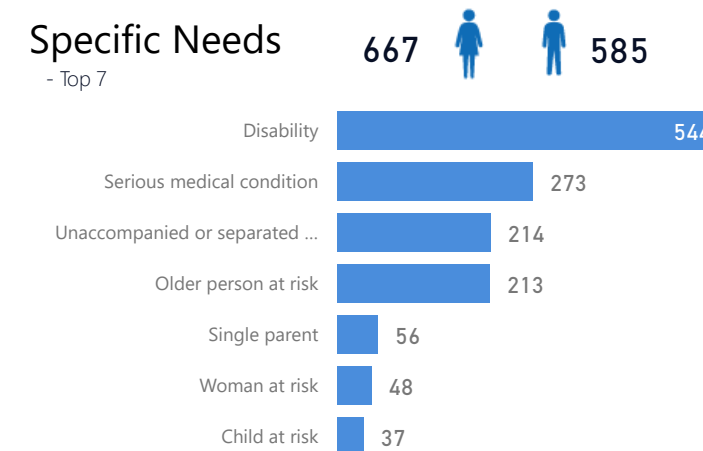

19,394

Women and Children

64%

59,033

Female

47%

43,339

Elderly

Country of Origin

Country of Origin	Total
Somalia	33,496
Democratic Republic of the Congo	26,170
Eritrea	15,613
South Sudan	6,148
Burundi	4,668
Ethiopia	2,483
Rwanda	2,058

Age & Gender Breakdown

Specific Needs - Top 7

New Registration by Month

Occupation - Top 5

Assistance Status

* Age is between 18 - 59 years for Occupation