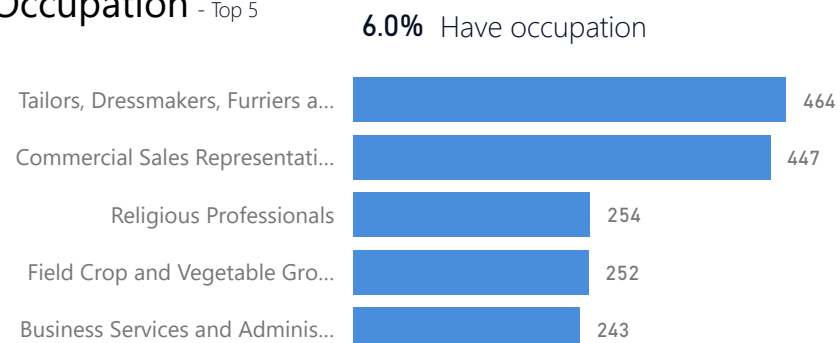

Country of Origin

Country of Origin	Total
Somalia	33,496
Democratic Republic of the Congo	26,170
Eritrea	15,613
South Sudan	6,148
Burundi	4,668
Ethiopia	2,483
Rwanda	2,058

Age & Gender Breakdown

Specific Needs - Top 7

New Registration by Month

Occupation - Top 5

Assistance Status

* Age is between 18 - 59 years for Occupation