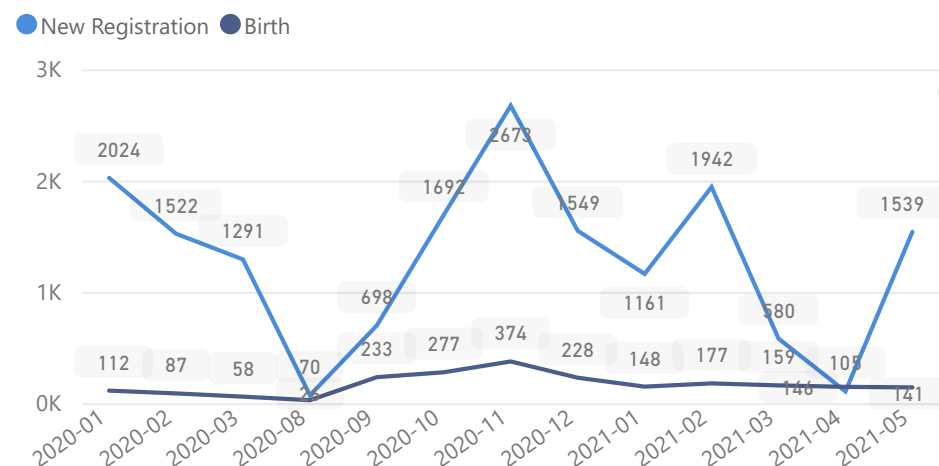

19,394

Women and Children

64%

59,033

Female

47%

43,339

Elderly

Country of Origin

Country of Origin	Total
Somalia	33,496
Democratic Republic of the Congo	26,170
Eritrea	15,613
South Sudan	6,148
Burundi	4,668
Ethiopia	2,483
Rwanda	2,058

Age & Gender Breakdown

Specific Needs - Top 7

New Registration by Month

Occupation - Top 5

Assistance Status

* Age is between 18 - 59 years for Occupation