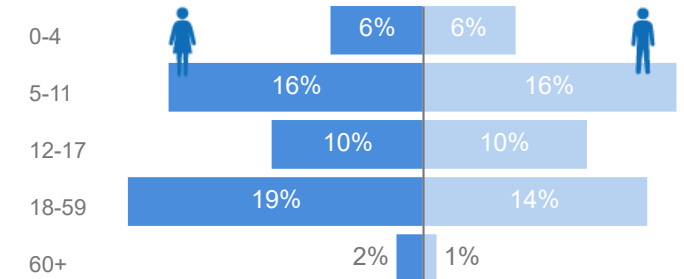

Uganda - Refugee Statistics May 2021 - Bidibidi

Total Population

239,074

Total Refugees

239,074

Total Households

42,749

Total Asylum-Seekers

0

Women and Children

85%

203,058

Female

52%

125,476

Elderly

2%

5,824

Youth 15-24

23%

55,906

Zones - Top 10

Level3	HHs	Individuals
Zone 3	11,230	56,542
Zone 2	8,417	52,498
Zone 5	9,599	51,424
Zone 1	7,421	45,468
Zone 4	6,076	33,115
Zone Vi	2	12
Zone li	1	8
Zone lii	1	5
Zone l	1	1
Zone lv	1	1

Country of Origin

Country of Origin	Total
South Sudan	238,903
Sudan	103
Democratic Republic of the Congo	66
Burundi	1
Congo, Republic of the	1

Age & Gender Breakdown