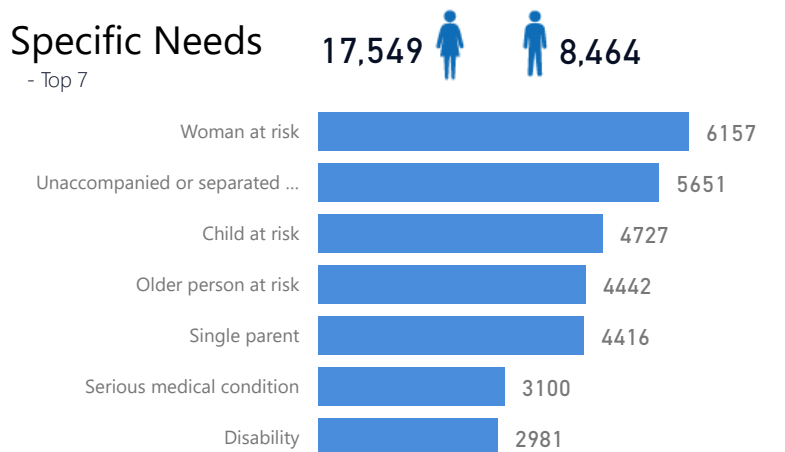

**0**

Women and Children

**85%**

**203,058**

Female

**52%**

**125,476**

Elderly

**2%**

**5,824**

Youth 15-24

**23%**

**55,906**

Zones - Top 10

Level3	HHs	Individuals
Zone 3	11,230	56,542
Zone 2	8,417	52,498
Zone 5	9,599	51,424
Zone 1	7,421	45,468
Zone 4	6,076	33,115
Zone Vi	2	12
Zone li	1	8
Zone lii	1	5
Zone l	1	1
Zone lv	1	1

Country of Origin

Country of Origin	Total
South Sudan	238,903
Sudan	103
Democratic Republic of the Congo	66
Burundi	1
Congo, Republic of the	1

Age & Gender Breakdown

Specific Needs - Top 7

New Registration by Month

● New Registration ● Birth

Occupation - Top 5

\* Age is between 18 - 59 years for Occupation

Assistance Status