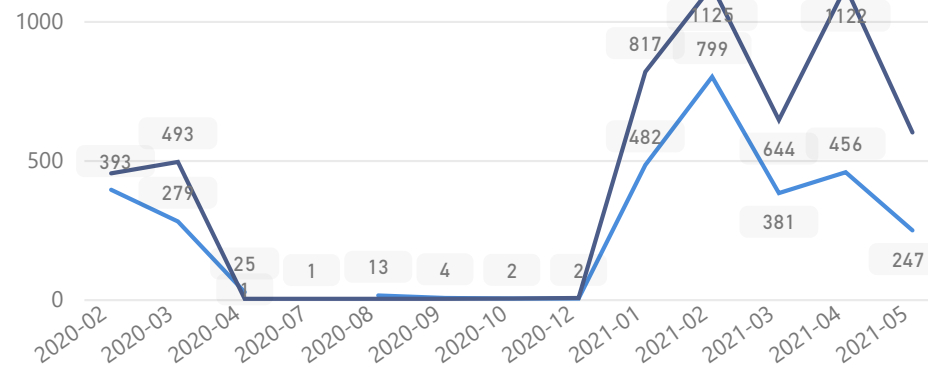

# Uganda - Refugee Statistics May 2021 - Bidibidi

Total Population

**239,074**

Total Refugees

**239,074**

Total Households

**42,749**

Total Asylum-Seekers

**2%**

**5,824**

Youth 15-24

**23%**

**55,906**

Zones - Top 10

Level3	HHs	Individuals
Zone 3	11,230	56,542
Zone 2	8,417	52,498
Zone 5	9,599	51,424
Zone 1	7,421	45,468
Zone 4	6,076	33,115
Zone Vi	2	12
Zone li	1	8
Zone lii	1	5
Zone l	1	1
Zone lv	1	1

Country of Origin

Country of Origin	Total
South Sudan	238,903
Sudan	103
Democratic Republic of the Congo	66
Burundi	1
Congo, Republic of the	1

Age & Gender Breakdown

Specific Needs - Top 7

New Registration by Month

● New Registration ● Birth

Occupation - Top 5

\* Age is between 18 - 59 years for Occupation

Assistance Status