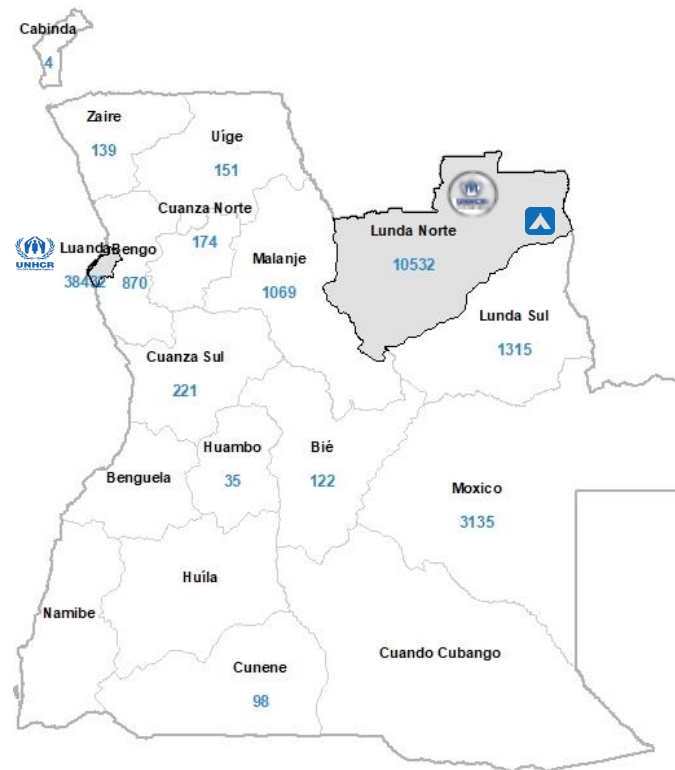

Background

Kasai Caseload

In 2017, around 35,000 Congolese refugees fled conflict and violence from Kasai region in DRC to Lunda Norte Province in Angola, leading UNHCR and the Government of Angola to declare an emergency situation. Lovua settlement was then established on Sep 2017. Since then, the 2017 Kasai refugees whose current population is 9,622, as they are referred to, have been granted asylum and provided with assistance and protection mainly in Lovua Refugee Settlement and other neighbouring areas within Lunda Norte. WFP provides food to refugees residing in settlement.

Population Breakdown

Total People of Concerns		Total Partners
56,297		6
Total Refugees	Total Asylum-Seekers	Total Others of Concern
25,941	30,294	62

Presence of PoCs by Province

Regular Caseload

It comprises of 46 675 refugees, asylum-seekers and few others of concern from DRC, Guinea, Ivory Coast, Liberia, Rwanda, Sierra Leone and other countries who has been in Angola between 5-30 years. They are residing mostly in urban location. 82% of the total urban caseload reside in Luanda.