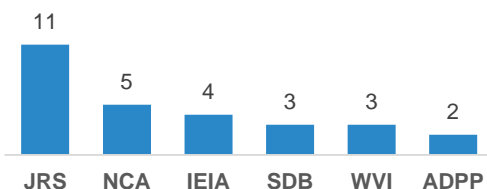

Activities per Partners