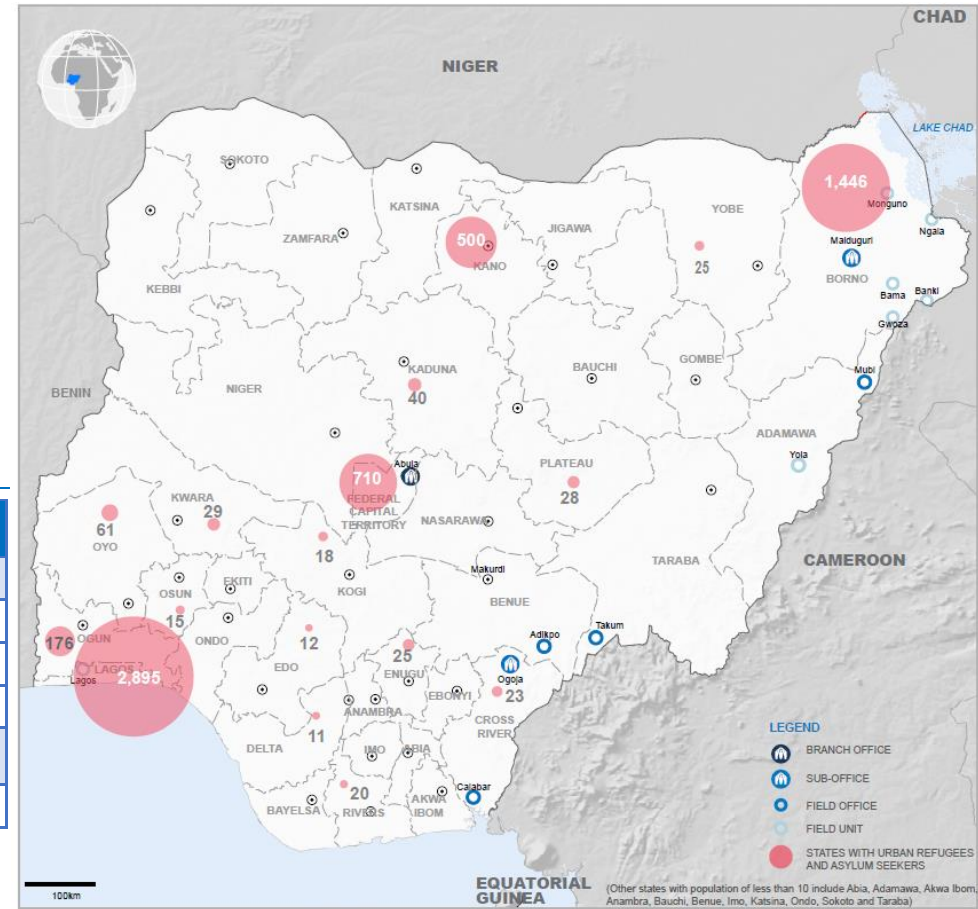

ASSISTANCE PROVIDED TO PoCs in April 2021

Type of Assistance	Beneficiaries (IND)
Education Allowance	4
Payment of Sub Allowance	8
Micro-Credit	5
Skill Acquisition Training	29
Payment of transport Allowance	131
Payment of 1-time assistance	2