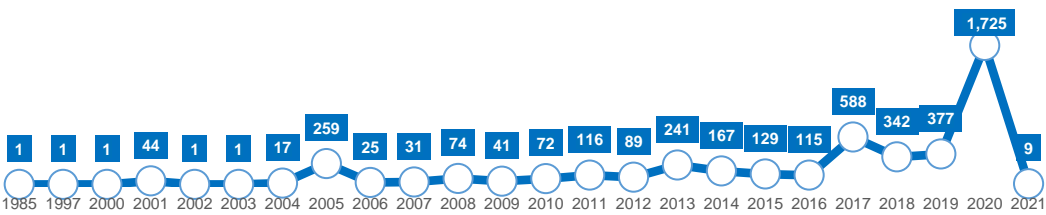

BREAKDOWN BY YEAR OF REGISTRATION