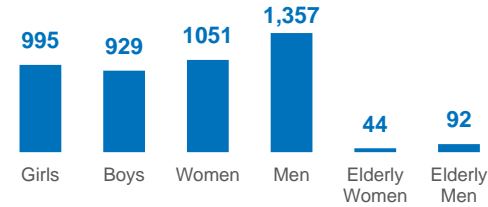

# 4,466 Urban Refugees in Nigeria as of 30 April 2021

## BREAKDOWN BY COUNTRY OF ORIGIN

## DEMOGRAPHICS