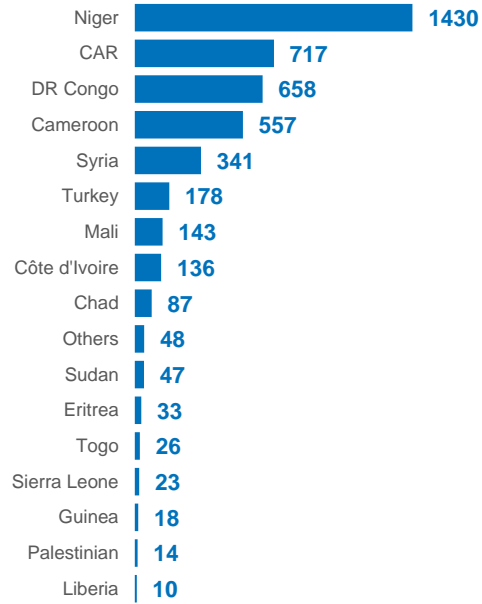

# 4,466 Urban Refugees in Nigeria as of 30 April 2021

## BREAKDOWN BY COUNTRY OF ORIGIN