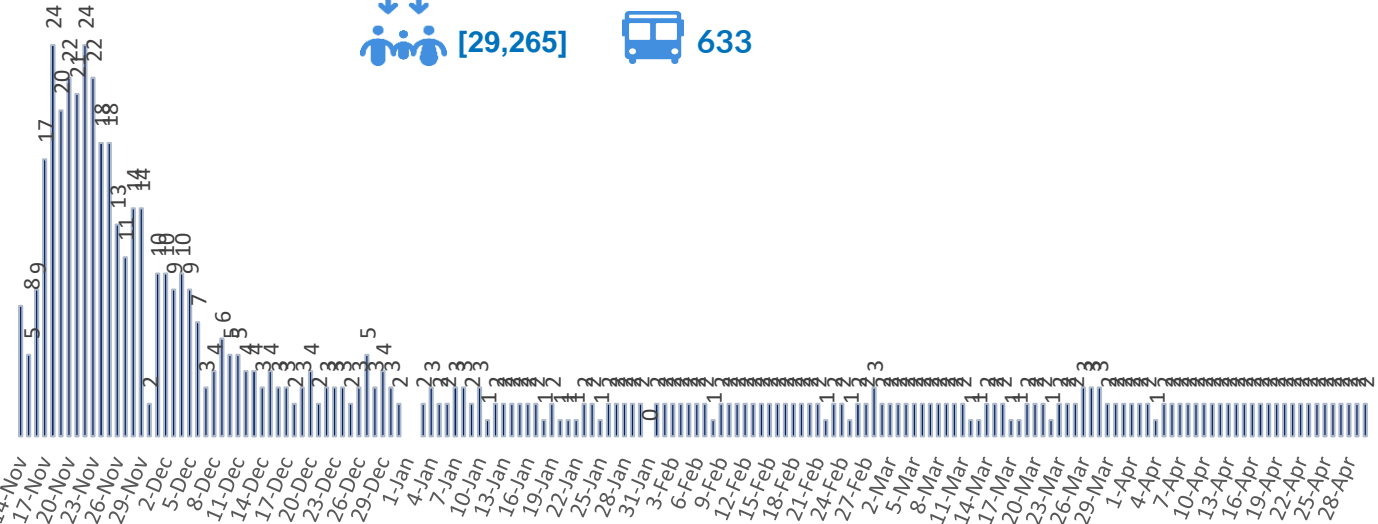

UNHCR departure monitoring of buses provided by the Mayor's Office in Yerevan

 [29,265]
  633

People displaced during the 2020 conflict and remaining in a refugee-like situation in Armenia as of 22 March 2021

Figures reported to UNHCR by Community Representatives: [31,933]

Maps and Infographics in this document do not imply the expression of any opinion on the part of UNHCR concerning the legal status of any country, territory, city or area, of its authorities, or the delimitation of frontiers or boundaries. All statistics are provisional and subject to change. | Contact: alasad@unhcr.org or ghelvondy@unhcr.org | sources: UNHCR, MoTAI (MS) | *UNHCR is monitoring departures of spontaneous returns organized by the Mayor's Office of Yerevan by bus from Yerevan to return areas, the figure is based on direct observation from UNHCR protection teams. | From Russian Peacekeeping Forces 13 observation posts 52,700 returnees were reported; Last report was on the 20-02-2021 at the official website of Ministry of Defence of Russian Federation, available at: http://mil.ru/russian_peacekeeping_forces/bulletins/more.htm?id=12345973@egNews. UNHCR does not have access to areas of return and can not verify the sustainability of return.