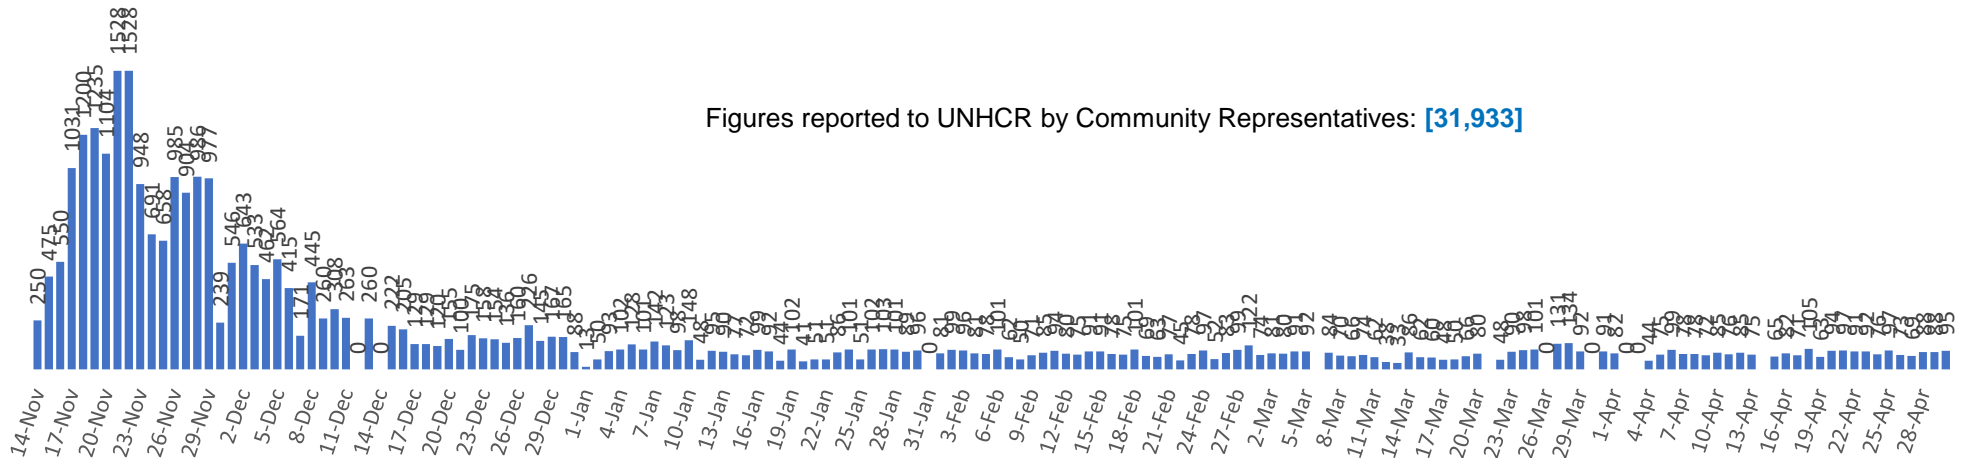

UNHCR departure monitoring of buses provided by the Mayor's Office in Yerevan

 [29,265]
  633

People displaced during the 2020 conflict and remaining in a refugee-like situation in Armenia as of 22 March 2021

Figures reported to UNHCR by Community Representatives: [31,933]

Maps and Infographics in this document do not imply the expression of any opinion on the part of UNHCR concerning the legal status of any country, territory, city or area, of its authorities, or the delimitation of frontiers or boundaries. All statistics are provisional and subject to change. | Contact: alasad@unhcr.org or ghelvondy@unhcr.org | sources: UNHCR, MoTAI (MS) | *UNHCR is monitoring departures of spontaneous returns organized by the Mayor's Office of Yerevan by bus from Yerevan to return areas, the figure is based on direct observation from UNHCR protection teams. | From Russian Peacekeeping Forces 13 observation posts 52,700 returnees were reported; Last report was on the 20-02-2021 at the official website of Ministry of Defence of Russian Federation, available at: http://mil.ru/russian_peacekeeping_forces/bulletins/more.htm?id=12345973@egNews. UNHCR does not have access to areas of return and can not verify the sustainability of return.