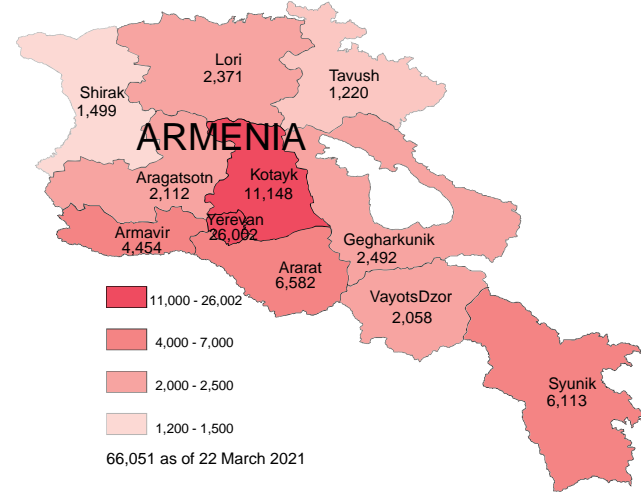

UNHCR departure monitoring of buses provided by the Mayor's Office in Yerevan

 [29,265]
  633

People displaced during the 2020 conflict and remaining in a refugee-like situation in Armenia as of 22 March 2021

Figures reported to UNHCR by Community Representatives: [31,933]

Maps and Infographics in this document do not imply the expression of any opinion on the part of UNHCR concerning the legal status of any country, territory, city or area, of its authorities, or the delimitation of frontiers or boundaries. All statistics are provisional and subject to change. | Contact: alasad@unhcr.org or ghelvondy@unhcr.org | sources: UNHCR, MoTAI (MS) | *UNHCR is monitoring departures of spontaneous returns organized by the Mayor's Office of Yerevan by bus from Yerevan to return areas, the figure is based on direct observation from UNHCR protection teams. | From Russian Peacekeeping Forces 13 observation posts 52,700 returnees were reported; Last report was on the 20-02-2021 at the official website of Ministry of Defence of Russian Federation, available at: http://mil.ru/russian_peacekeeping_forces/bulletins/more.htm?id=12345973@egNews. UNHCR does not have access to areas of return and can not verify the sustainability of return.