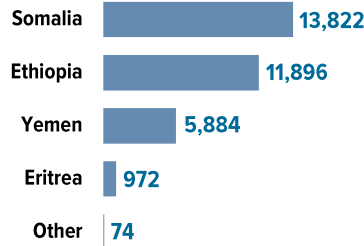

**32,648**

REFUGEES AND  
ASYLUM-SEEKERS

POPULATION BY REGION OF ASYLUM

POPULATION BY COUNTRY OF ORIGIN

AGE AND GENDER COMPOSITION

The boundaries and names shown and the designations used on this map do not imply official endorsement or acceptance by the United Nations.