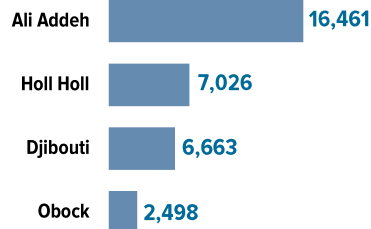

**32,648**

REFUGEES AND  
ASYLUM-SEEKERS

POPULATION BY REGION OF ASYLUM

POPULATION BY COUNTRY OF ORIGIN

AGE AND GENDER COMPOSITION

The boundaries and names shown and the designations used on this map do not imply official endorsement or acceptance by the United Nations.