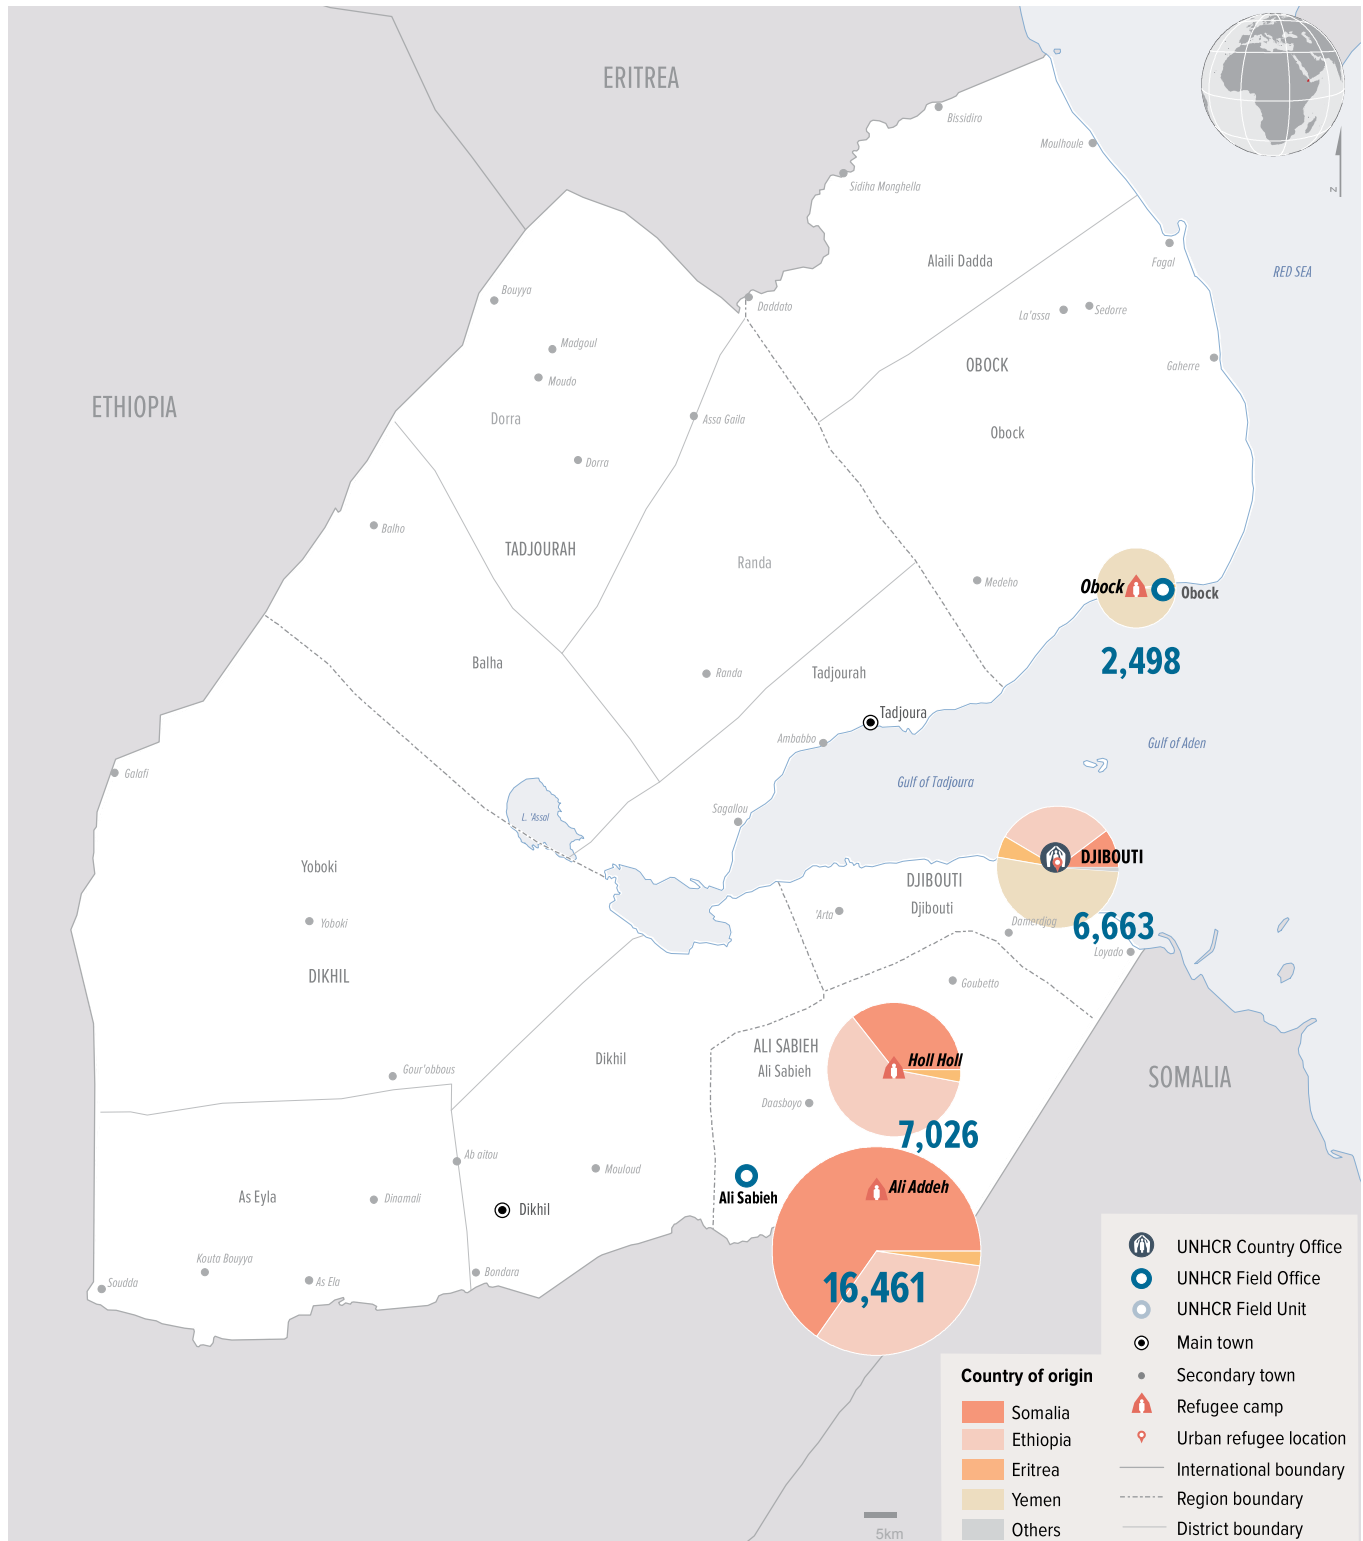

**32,648**

REFUGEES AND  
ASYLUM-SEEKERS

POPULATION BY REGION OF ASYLUM

POPULATION BY COUNTRY OF ORIGIN

AGE AND GENDER COMPOSITION

The boundaries and names shown and the designations used on this map do not imply official endorsement or acceptance by the United Nations.