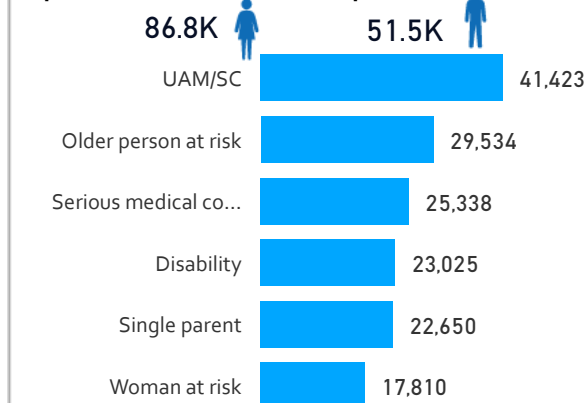

Total Asylum-Seekers

24,862

Living in Urban areas

6%

91,223

Female

52%

758,252

Youth

24%

348,593

Age & Gender Breakdown

Registered New Arrivals by Arrival Month

Population by Location

* Kampala includes other Urban areas

Top 3 by Country of Origin

South Sudanese by Ethnicity - Top 6

Congolese by Ethnicity - Top 6

Specific Needs - Top 6

UAM/SC = Unaccompanied or separated child

Access to Food Assistance