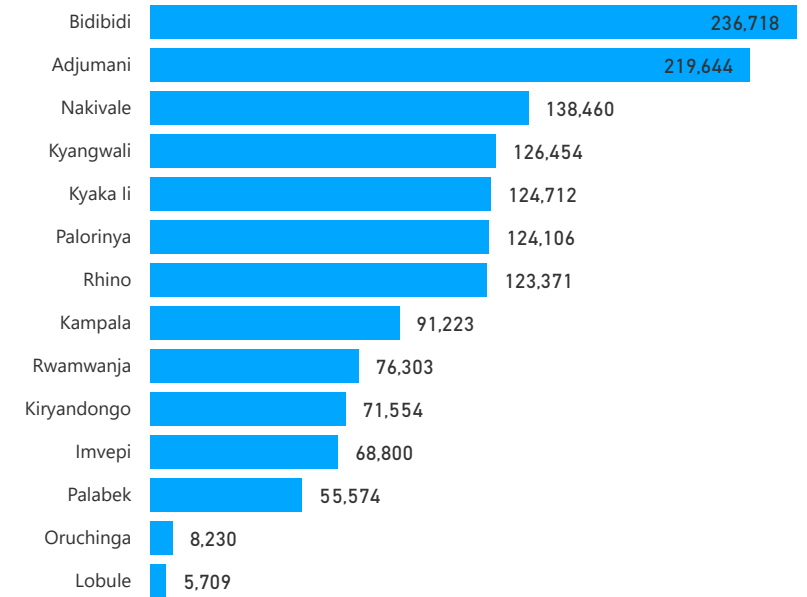

Total Asylum-Seekers

24,862

Living in Urban areas

6%

91,223

Female

52%

758,252

Youth

24%

348,593

Age & Gender Breakdown

Registered New Arrivals by Arrival Month

Population by Location

* Kampala includes other Urban areas

Top 3 by Country of Origin

South Sudanese by Ethnicity - Top 6

Congolese by Ethnicity - Top 6

Specific Needs - Top 6

UAM/SC = Unaccompanied or separated child

Access to Food Assistance