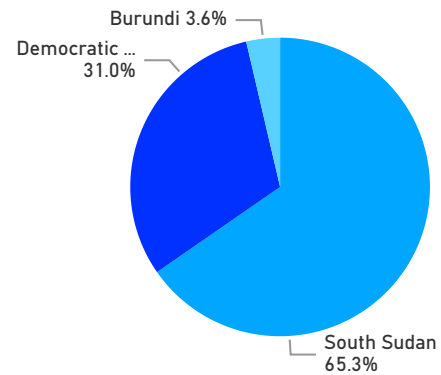

Total Asylum-Seekers

24,862

Living in Urban areas

6%

91,223

Female

52%

758,252

Youth

24%

348,593

Age & Gender Breakdown

Registered New Arrivals by Arrival Month

Population by Location

* Kampala includes other Urban areas

Top 3 by Country of Origin

South Sudanese by Ethnicity - Top 6

Congolese by Ethnicity - Top 6

Specific Needs - Top 6

UAM/SC = Unaccompanied or separated child

Access to Food Assistance