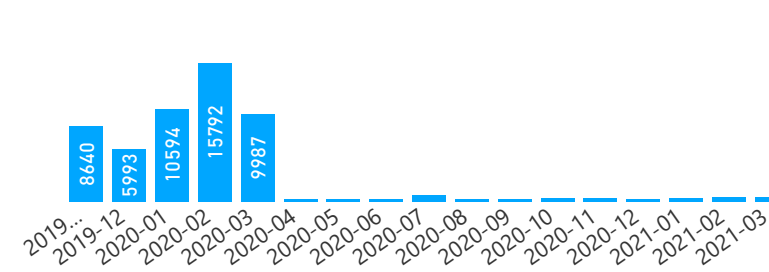

Total Asylum-Seekers

24,862

Living in Urban areas

6%

91,223

Female

52%

758,252

Youth

24%

348,593

Age & Gender Breakdown

Registered New Arrivals by Arrival Month

Population by Location

* Kampala includes other Urban areas

Top 3 by Country of Origin