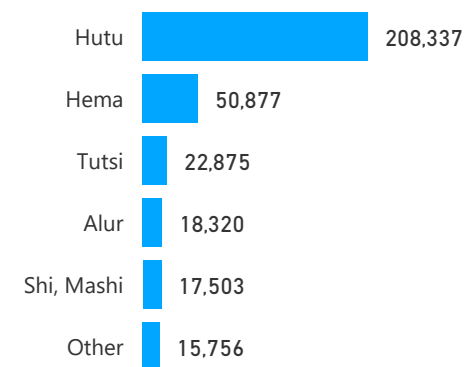

Total Asylum-Seekers

24,862

Living in Urban areas

6%

91,223

Female

52%

758,252

Youth

24%

348,593

Age & Gender Breakdown

Registered New Arrivals by Arrival Month

Population by Location

* Kampala includes other Urban areas

Top 3 by Country of Origin

South Sudanese by Ethnicity - Top 6

Congolese by Ethnicity - Top 6

Specific Needs - Top 6

UAM/SC = Unaccompanied or separated child

Access to Food Assistance