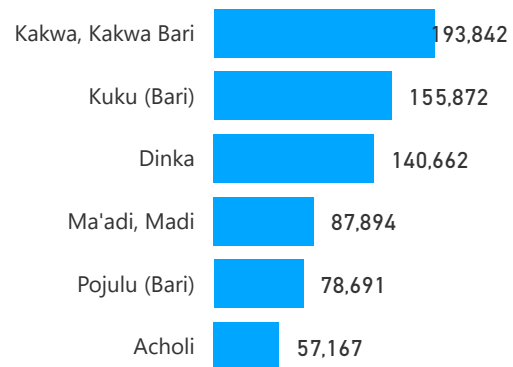

Total Asylum-Seekers

24,862

Living in Urban areas

6%

91,223

Female

52%

758,252

Youth

24%

348,593

Age & Gender Breakdown

Registered New Arrivals by Arrival Month

Population by Location

* Kampala includes other Urban areas

Top 3 by Country of Origin

South Sudanese by Ethnicity - Top 6

Congolese by Ethnicity - Top 6

Specific Needs - Top 6

UAM/SC = Unaccompanied or separated child

Access to Food Assistance