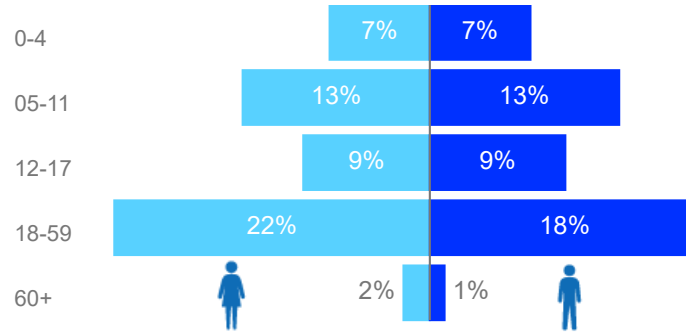

Women and Children

81%

1,185,132

Elderly

3%

41,182

Total Refugees

1,445,996

Total Asylum-Seekers

24,862

Living in Urban areas

6%

91,223

Female

52%

758,252

Youth

24%

348,593

Age & Gender Breakdown

Registered New Arrivals by Arrival Month

Population by Location

* Kampala includes other Urban areas

Top 3 by Country of Origin